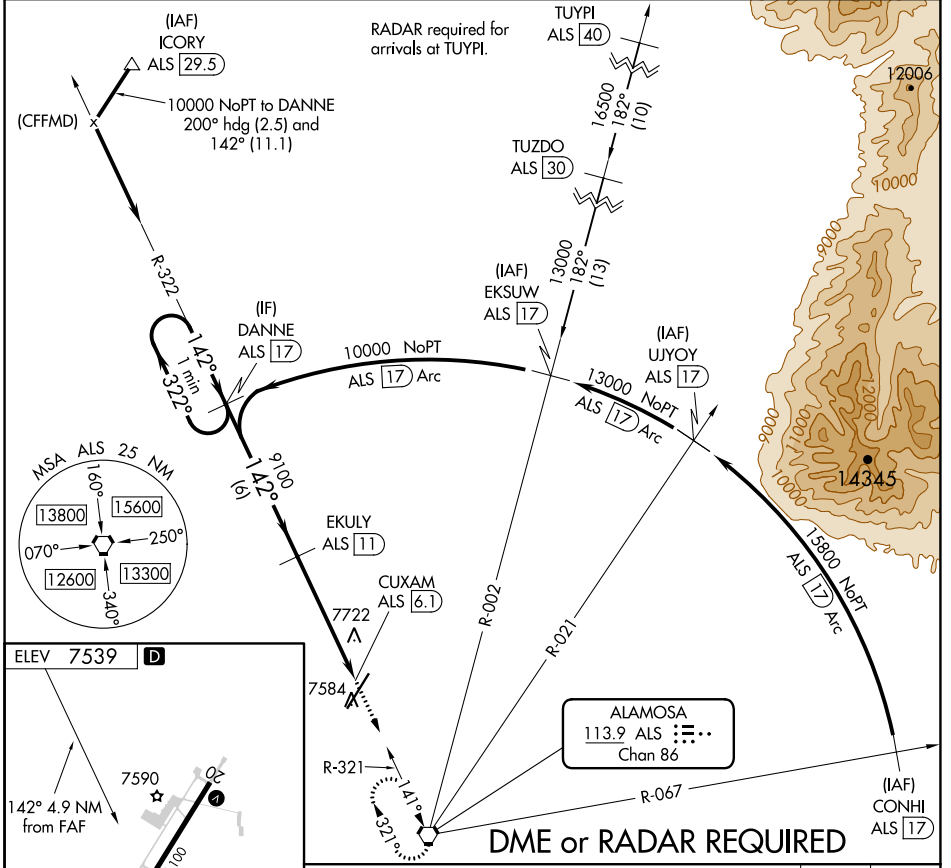

VORTAC ALS 113.9 Chan 86	APP CRS 142°	Rwy Idg TDZE Apt Elev 7539	N/A N/A 7539
--	------------------------	--	---

VOR/DME-B

SAN LUIS VALLEY RGNL/BERGMAN FLD (ALS)

NA When local altimeter setting not received, procedure NA.

MISSED APPROACH: Climb to 10700 direct ALS VORTAC and hold, continue climb-in-hold to 10700.

ASOS 135.175	DENVER CENTER 128.375 379.95	UNICOM 122.8 (CTAF) 0
-------------------------------	---	--

CATEGORY	A	B	C	D
CIRCLING	8040-1	501 (600-1)	8080-1½ 541 (600-1½)	8100-2 561 (600-2)

SW-1, 09 SEP 2021 to 07 OCT 2021

SW-1, 09 SEP 2021 to 07 OCT 2021