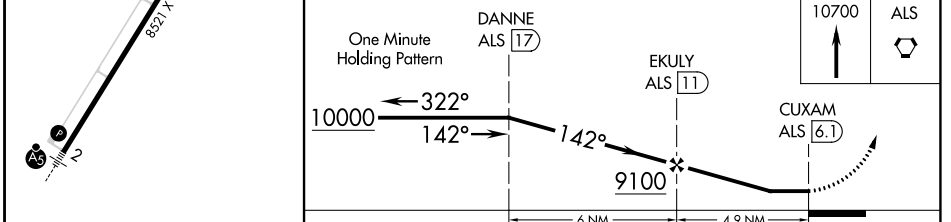

VORTAC ALS 113.9 Chan 86	APP CRS 142°	Rwy Idg TDZE Apt Elev 7539	N/A N/A 7539
--	------------------------	--	---

VOR/DME-B

SAN LUIS VALLEY RGNL/BERGMAN FLD (ALS)

NA When local altimeter setting not received, procedure NA.

MISSED APPROACH: Climb to 10700 direct ALS VORTAC and hold, continue climb-in-hold to 10700.

ASOS 135.175	DENVER CENTER 128.375 379.95	UNICOM 122.8 (CTAF) 0
-------------------------------	---	--

CATEGORY	A	B	C	D
CIRCLING	8040-1	501 (600-1)	8080-1½ 541 (600-1½)	8100-2 561 (600-2)