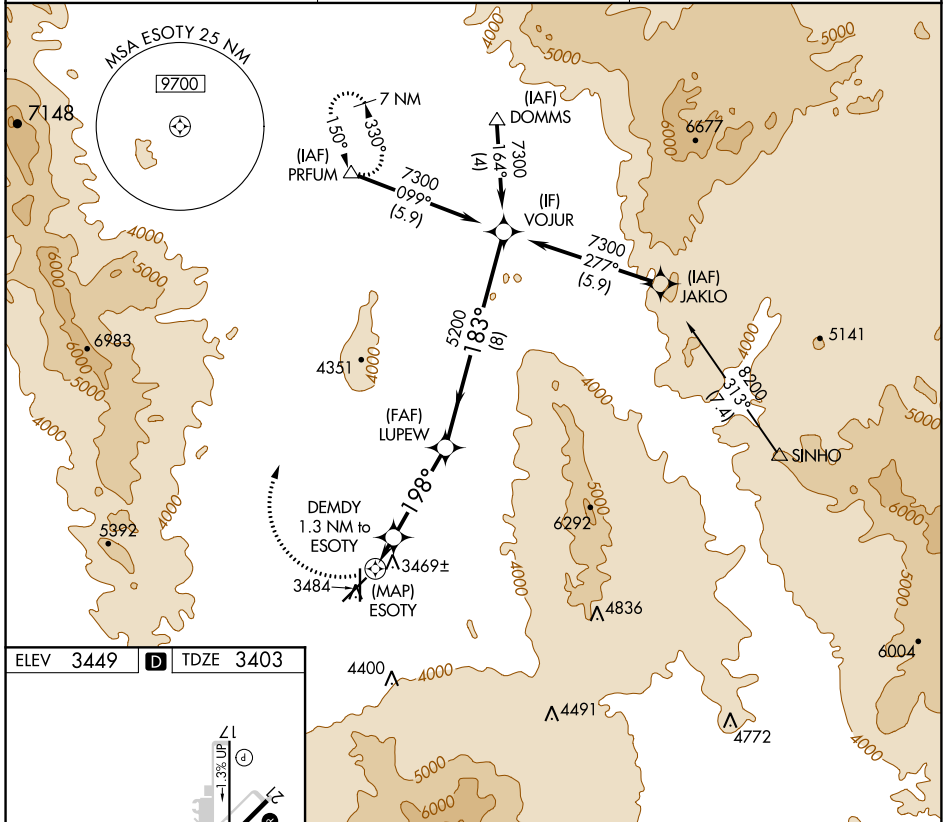

APP CRS <b>198°</b>	Rwy Idg <b>6827</b>
	TDZE <b>3403</b>
	Apt Elev <b>3449</b>

# RNAV (GPS) Y RWY 21

KINGMAN (IGM)

<p><b>⚠</b> DME/DME RNP-0.3 NA. Circling NA for Cat D southeast of Rwy 3-21. Circling Rwy 35 NA at night.</p>	<p>MISSED APPROACH: Climbing right turn to 9000 direct PRFUM and hold, continue climb-in-hold to 9000.</p>
---	--

ASOS <b>119.275</b>	LOS ANGELES CENTER <b>124.85 319.2</b>	UNICOM <b>122.8</b> (CTAF) <b>📻</b>
------------------------	---	--

ELEV 3449	<b>D</b>	TDZE 3403
-----------	----------	-----------

CATEGORY	A	B	C	D
LNAV MDA	3820-1	417 (500-1)	3820-1¼	417 (500-1¼)
CIRCLING	3980-1 531 (600-1)	4100-1 651 (700-1)	4420-3	971 (1000-3)

SW-4, 09 SEP 2021 to 07 OCT 2021

SW-4, 09 SEP 2021 to 07 OCT 2021