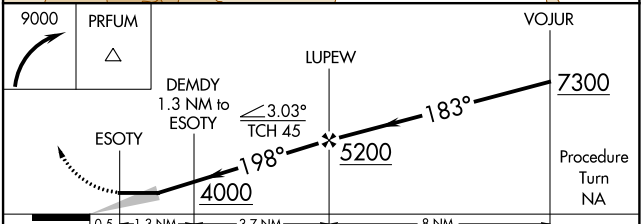

# RNAV (GPS) Y RWY 21

KINGMAN (IGM)

<p><b>⚠</b> DME/DME RNP-0.3 NA. Circling NA for Cat D southeast of Rwy 3-21. Circling Rwy 35 NA at night.</p>	<p>MISSED APPROACH: Climbing right turn to 9000 direct PRFUM and hold, continue climb-in-hold to 9000.</p>
---	--

ASOS <b>119.275</b>	LOS ANGELES CENTER <b>124.85 319.2</b>	UNICOM <b>122.8</b> (CTAF) <b>📻</b>
------------------------	---	--

ELEV 3449	<b>D</b>	TDZE 3403
-----------	----------	-----------

CATEGORY	A	B	C	D
LNAV MDA	3820-1	417 (500-1)	3820-1¼	417 (500-1¼)
CIRCLING	3980-1 531 (600-1)	4100-1 651 (700-1)	4420-3	971 (1000-3)