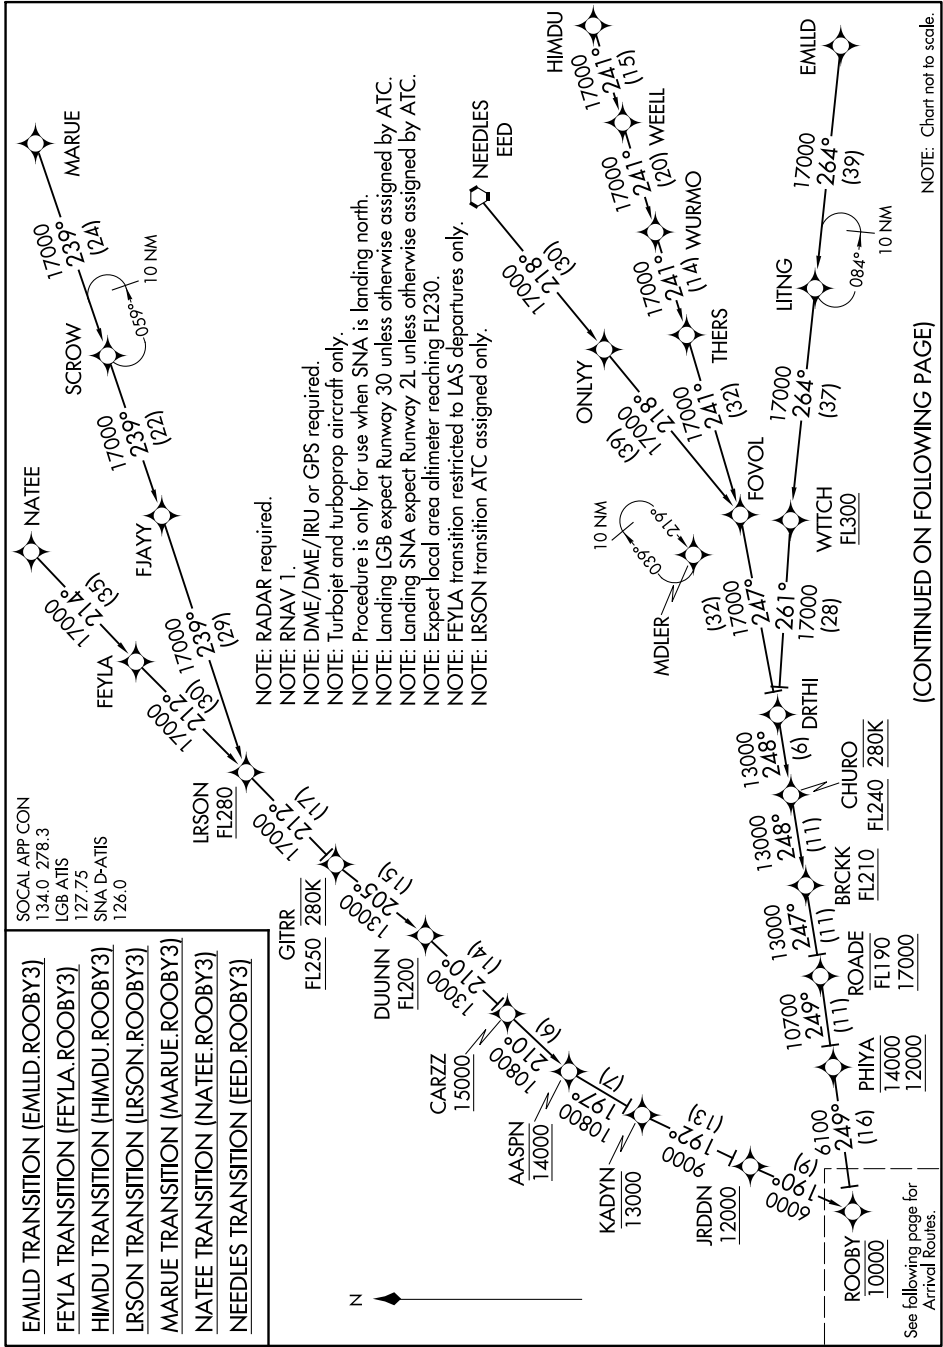

ROOBY THREE ARRIVAL (RNAV) Transition Routes

SW-3, 09 SEP 2021 to 07 OCT 2021

(CONTINUED ON FOLLOWING PAGE)

SW-3, 09 SEP 2021 to 07 OCT 2021