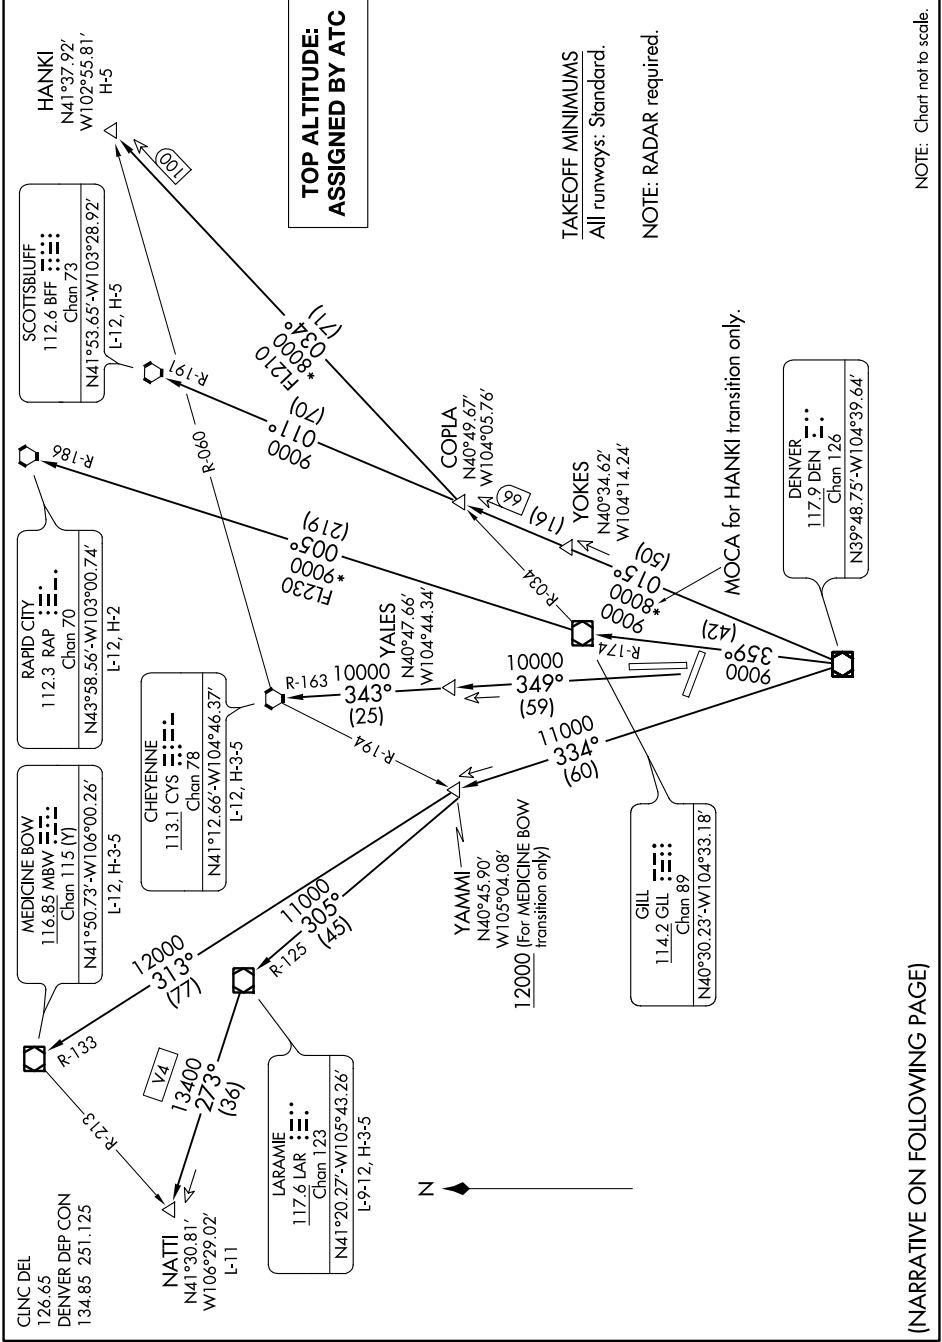

# YELLOWSTONE FOUR DEPARTURE

AL-325 (FAA)

GREELEY-WELD COUNTY (GXY)  
GREELEY, COLORADO

SW-1, 09 SEP 2021 to 07 OCT 2021

NOTE: Chart not to scale.

(NARRATIVE ON FOLLOWING PAGE)

SW-1, 09 SEP 2021 to 07 OCT 2021

# YELLOWSTONE FOUR DEPARTURE