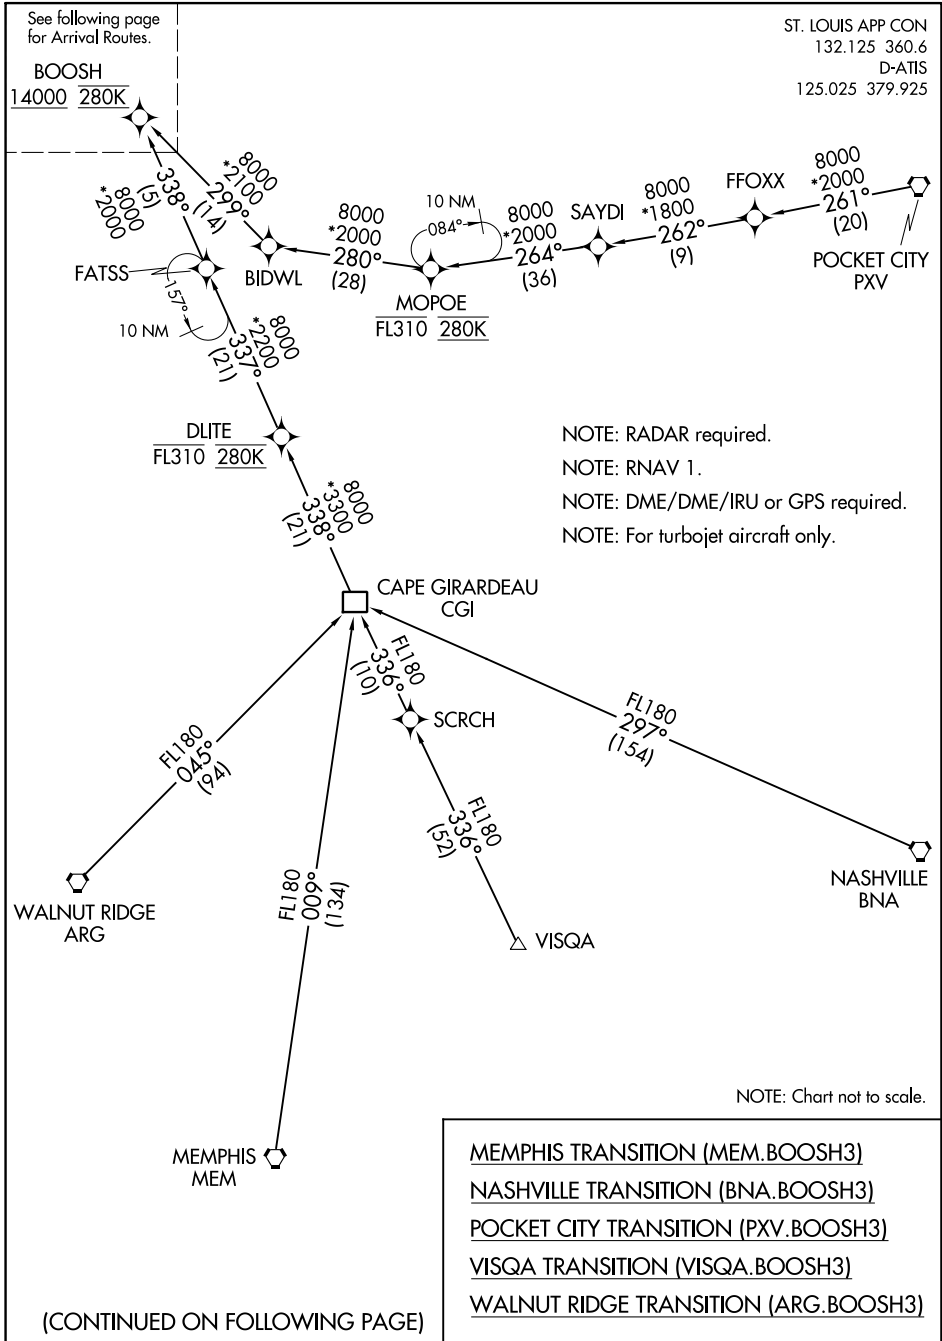

# BOOSH THREE ARRIVAL (RNAV) Transition Routes

ST LOUIS LAMBERT INTL (STL)  
ST. LOUIS, MISSOURI

See following page  
for Arrival Routes.

ST. LOUIS APP CON  
132.125 360.6  
D-ATIS  
125.025 379.925

BOOSH  
14000 280K

(CONTINUED ON FOLLOWING PAGE)

NC-3, 09 SEP 2021 to 07 OCT 2021

NC-3, 09 SEP 2021 to 07 OCT 2021