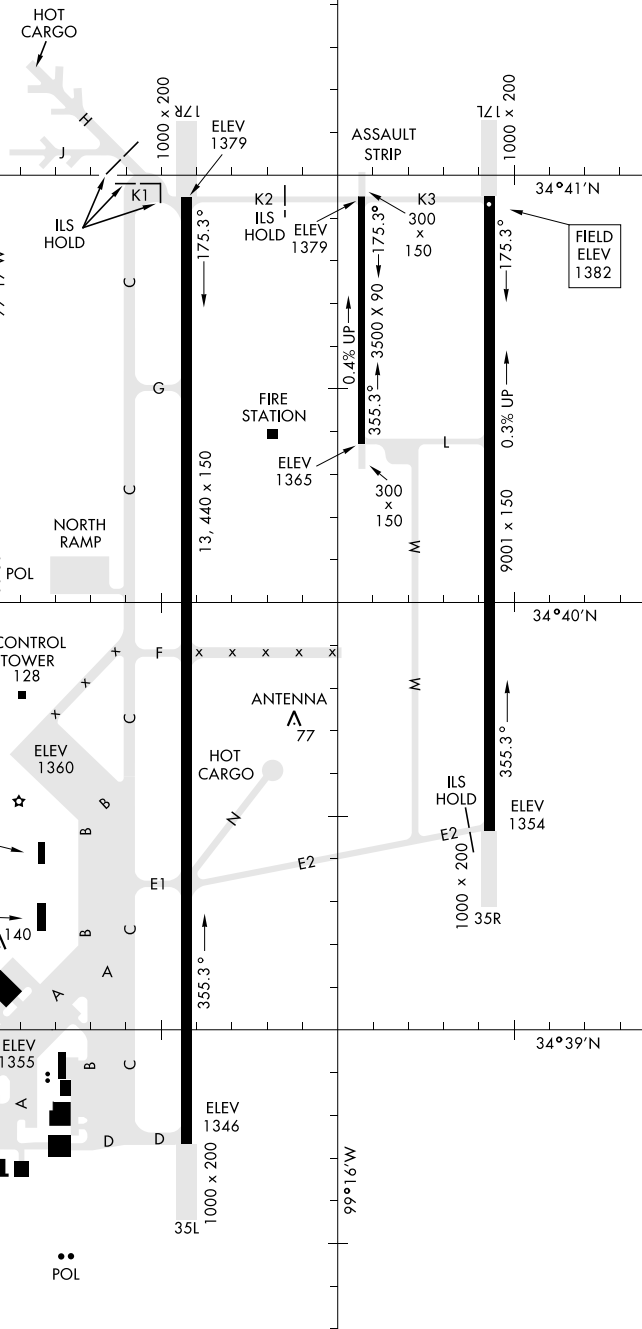

AIRPORT DIAGRAM

AFD-482 [USAF]

ALTUS AFB (KLTS)

ALTUS, OKLAHOMA

ATIS ★ 109.8 273.5
 ALTUS TOWER ★
 119.65 254.4
 GND CON
 121.85 275.8
 CLNC DEL
 120.65 284.7

APRIL 2019
 ANNUAL RATE OF CHANGE
 0.1° W

VAR 4.7° E

RWY 17R-35L
 PCN 61 R/B/W/T
 RWY 17L-35R
 PCN 32 R/B/W/T
 ASSAULT STRIP 175°-355°
 PCN 121 R/B/W/T

SC-1, 09 SEP 2021 to 07 OCT 2021

SC-1, 09 SEP 2021 to 07 OCT 2021

AIRPORT DIAGRAM

ALTUS, OKLAHOMA

ALTUS AFB (KLTS)