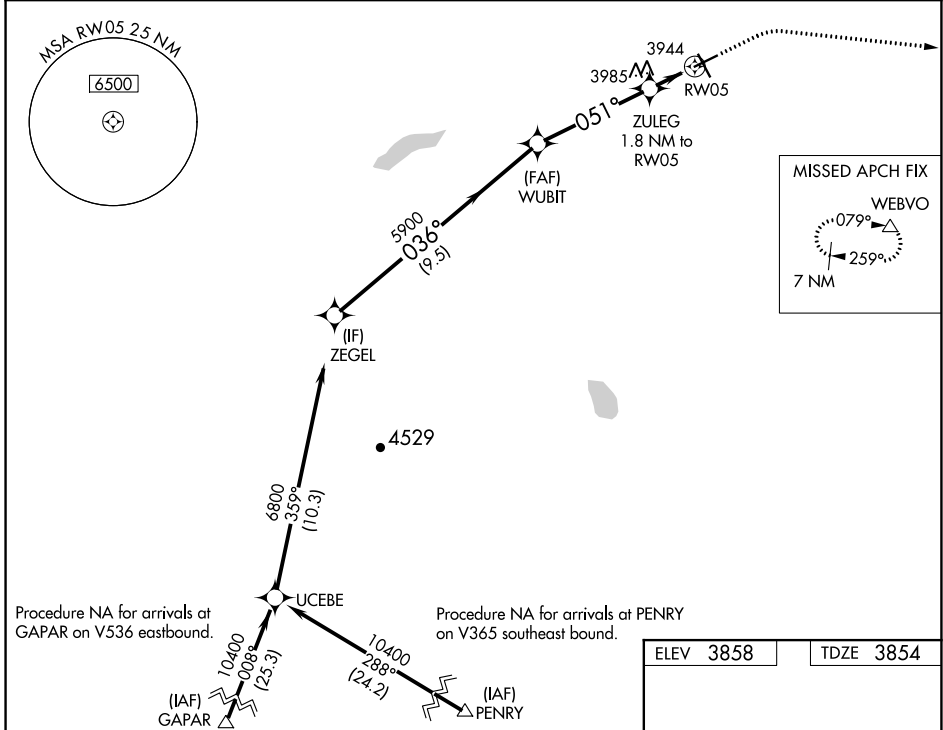

WAAS CH 86737 W05A	APP CRS 051°	Rwy Idg TDZE Apt Elev	5300 3854 3858
--	------------------------	-----------------------------	---

RNAV (GPS) RWY 5

CUT BANK INTL (CTB)

⚠ For uncompensated Baro-VNAV systems, LNAV/VNAV NA below -25°C (-13°F) or above 51°C (124°F). DME/DME RNP-0.3 NA.

MISSED APPROACH: Climb to 4500 then climbing right turn to 11000 direct WEBVO and hold.

ASOS 119.025	SALT LAKE CITY CENTER 133.4 285.4	UNICOM 123.0 (CTAF) 0
------------------------	---	---------------------------------

CATEGORY	A	B	C	D
LPV DA		4054-1	200 (200-1)	
LNAV/VNAV DA		4104-1	250 (300-1)	
LNAV MDA		4200-1	346 (400-1)	
C CIRCLING	4280-1 422 (500-1)	4320-1 462 (500-1)	4400-1½ 542 (600-1½)	4620-2½ 762 (800-2½)

NW-1, 09 SEP 2021 to 07 OCT 2021

NW-1, 09 SEP 2021 to 07 OCT 2021