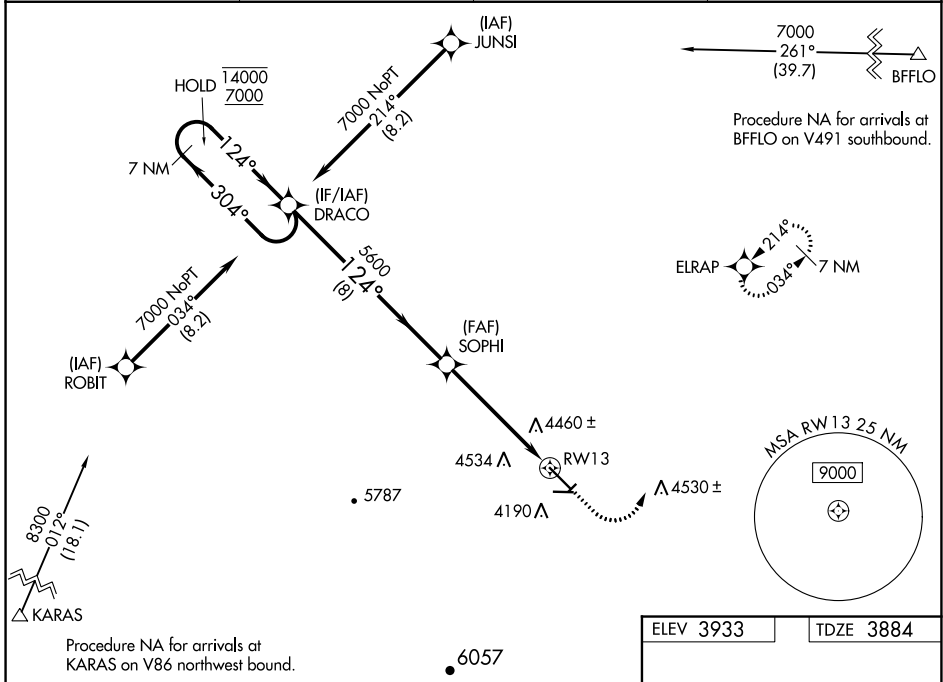

WAAS CH 70621 W13A	APP CRS 124°	Rwy Idg TDZE Apt Elev	6401 3884 3933
--	------------------------	-----------------------------	---

RNAV (GPS) RWY 13

BLACK HILLS-CLYDE ICE FIELD (SPF)

RNP APCH.

▽ Circling NA to Rwy's 4, 8, 22 and 26. Rwy 13 helicopter visibility reduction below 3/4 SM NA. For uncompensated Baro-VNAV systems, LNAV/VNAV NA below -22°C or above 54°C.

▲ MISSED APPROACH: Climb to 4600 then climbing left turn to ELRAP and hold, continue climb-in-hold to 7000.

AWOS-3 118.325	ELLSWORTH APP CON* 119.5 259.1	GCO 121.725	UNICOM 122.7 (CTAF) ①
--------------------------	--	-----------------------	--

CATEGORY	A	B	C	D
LPV DA	4219-1 1/8	335 (300-1 1/8)		NA
LNAV/VNAV DA	4852-4	968 (1000-4)		NA
LNAV MDA	4720-1 836 (800-1)	4720-1 1/4 836 (800-1 1/4)	4720-2 1/2 836 (800-2 1/2)	NA
① CIRCLING	4760-1 1/4 827 (900-1 1/4)	4920-1 1/2 987 (1000-1 1/2)	5540-3 1607 (1700-3)	NA

NC-1, 09 SEP 2021 to 07 OCT 2021

NC-1, 09 SEP 2021 to 07 OCT 2021