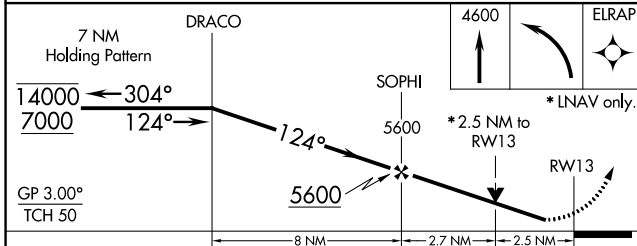

WAAS CH 70621 W13A	APP CRS 124°	Rwy Idg TDZE Apt Elev	6401 3884 3933
--	------------------------	-----------------------------	---

RNAV (GPS) RWY 13

BLACK HILLS-CLYDE ICE FIELD (SPF)

RNP APCH.

▽ Circling NA to Rwy's 4, 8, 22 and 26. Rwy 13 helicopter visibility reduction below 3/4 SM NA. For uncompensated Baro-VNAV systems, LNAV/VNAV NA below -22°C or above 54°C.

▲ MISSED APPROACH: Climb to 4600 then climbing left turn to ELRAP and hold, continue climb-in-hold to 7000.

AWOS-3 118.325	ELLSWORTH APP CON* 119.5 259.1	GCO 121.725	UNICOM 122.7 (CTAF) ①
--------------------------	--	-----------------------	--