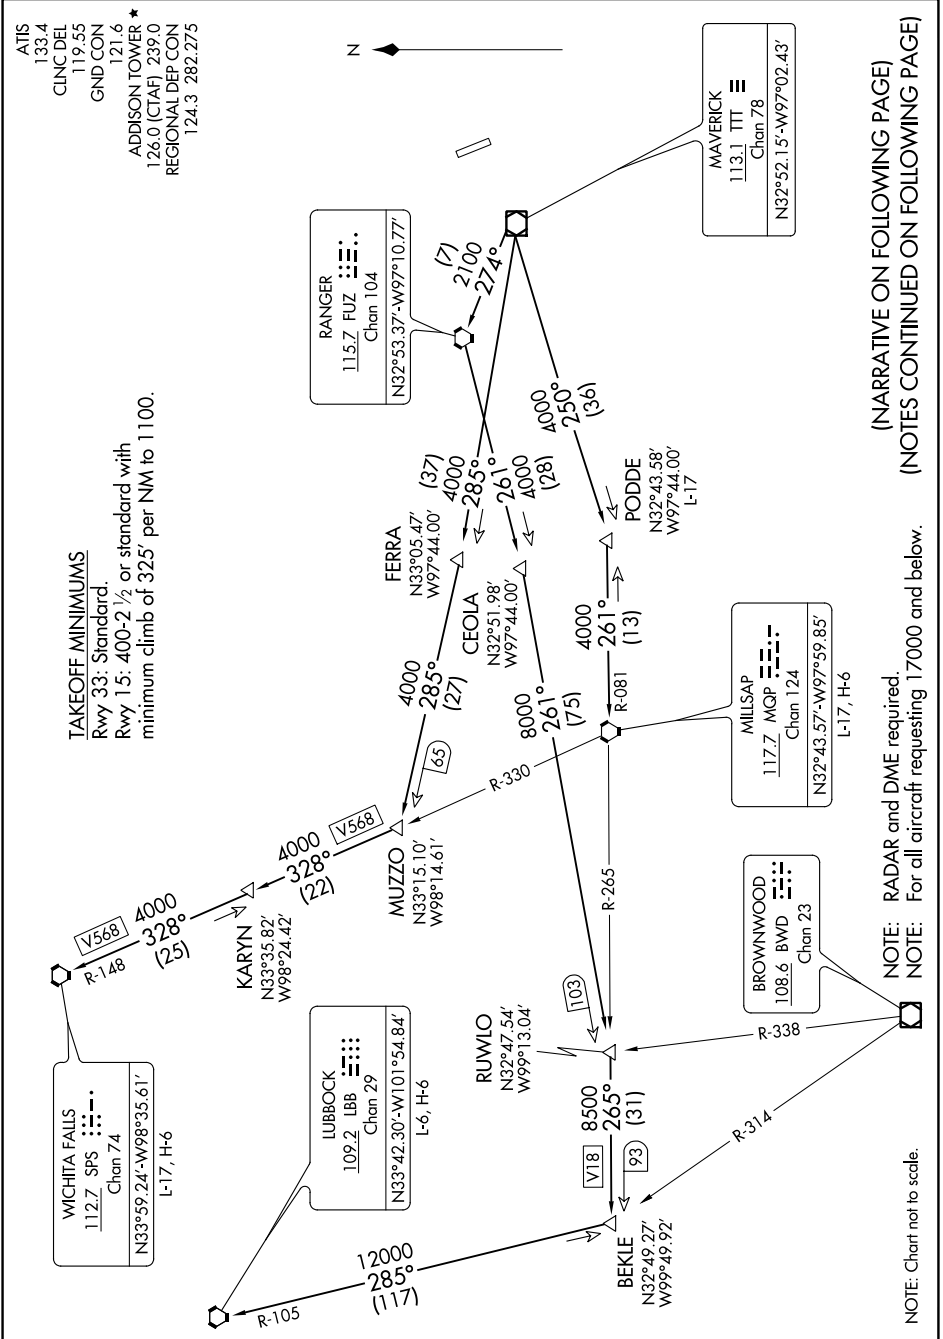

# KINGDOM NINE DEPARTURE

SC-2, 09 SEP 2021 to 07 OCT 2021