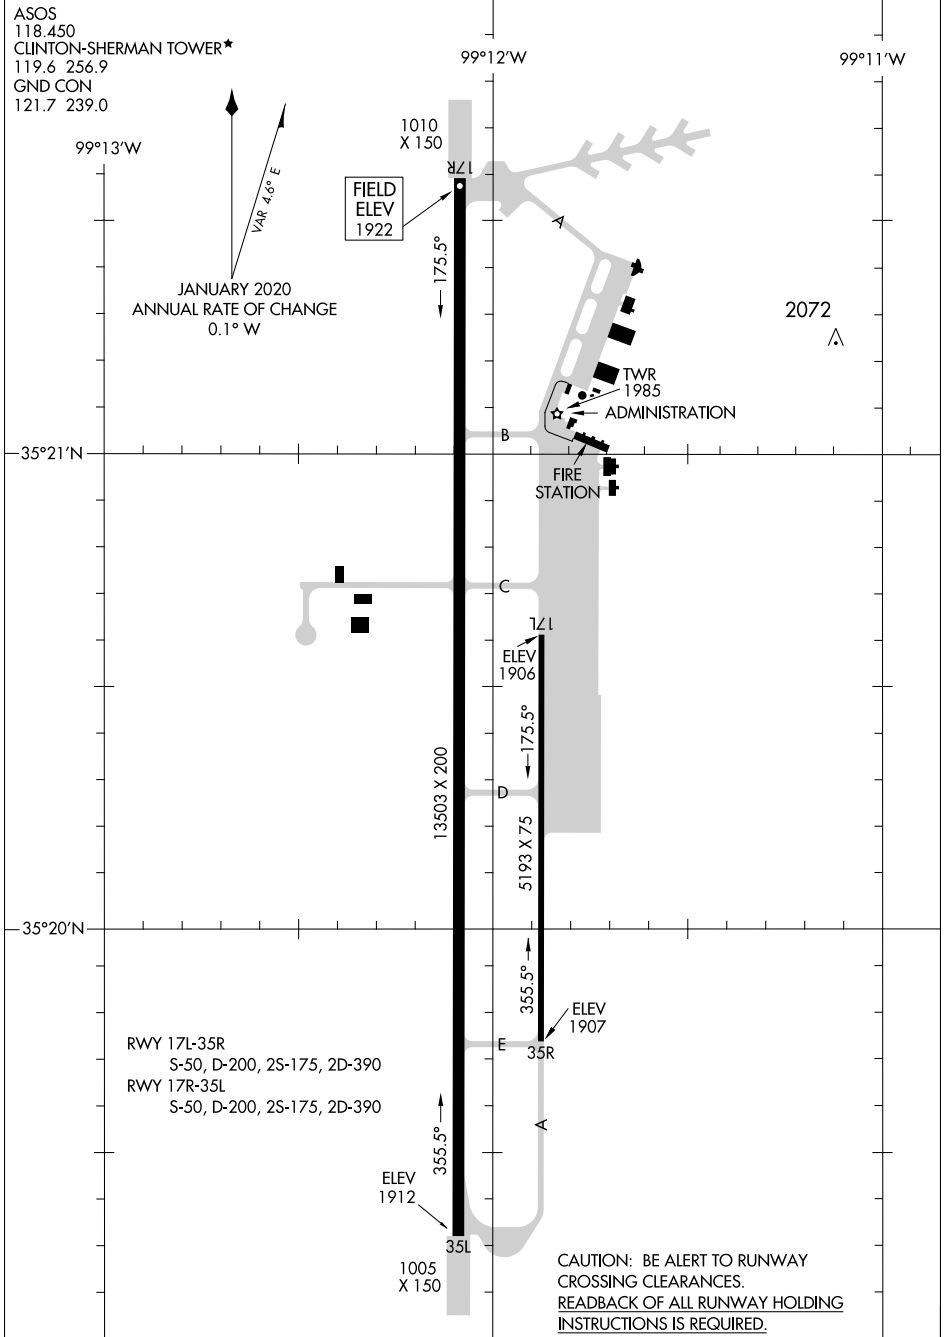

# AIRPORT DIAGRAM

CLINTON-SHERMAN (CSM)  
BURNS FLAT, OKLAHOMA

AL-778 (FAA)

SC-1, 09 SEP 2021 to 07 OCT 2021

SC-1, 09 SEP 2021 to 07 OCT 2021

# AIRPORT DIAGRAM

BURNS FLAT, OKLAHOMA  
CLINTON-SHERMAN (CSM)