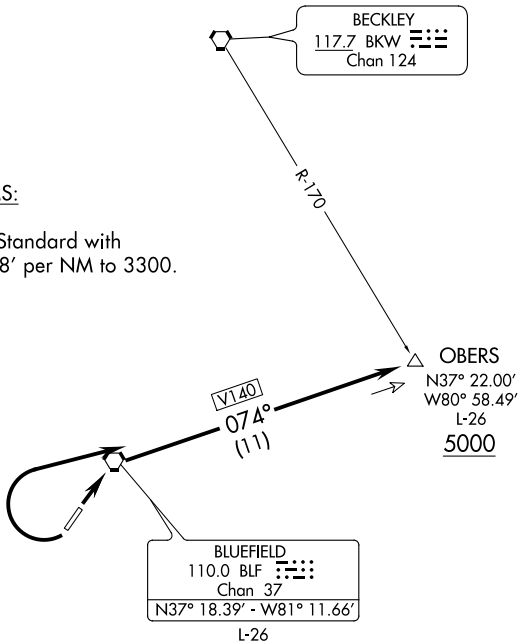

OBERS FOUR DEPARTURE

INDANAPOLIS CENTER
126.575 257.85
CTAF 122.9
ASOS 132.725

**TOP ALTITUDE:
ASSIGNED BY ATC**

TAKE-OFF MINIMUMS:

Rwy 5: Standard.
Rwy 23: 400-2¼ or Standard with
minimum climb of 238' per NM to 3300.

NE-4, 09 SEP 2021 to 07 OCT 2021

NE-4, 09 SEP 2021 to 07 OCT 2021

NOTE: Chart not to scale.

DEPARTURE ROUTE DESCRIPTION

TAKE-OFF RUNWAY 5: Climb via BLF R-074 to cross OBERS INT at or above 5000' or altitude assigned by ATC. Thence

TAKE-OFF RUNWAY 23: Climbing right turn via BLF R-074 to cross OBERS INT at or above 5000' or altitude assigned by ATC. Thence

. . . . via ATC assigned route.