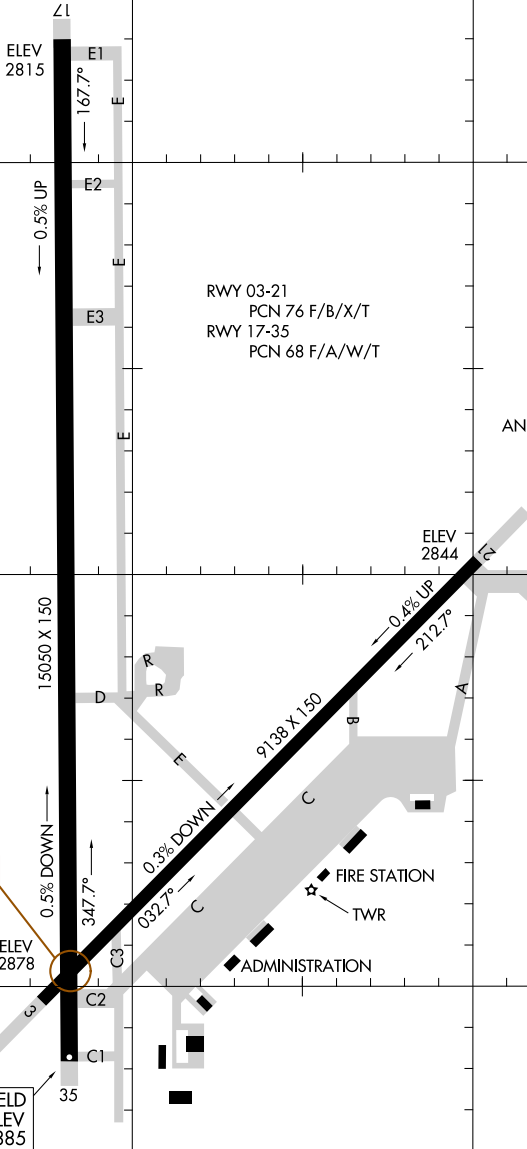

# AIRPORT DIAGRAM

AL-794 (FAA)

ATIS\*  
135.475  
VICTORVILLE TOWER\*  
118.35 282.225  
GND CON  
124.45

CAUTION: BE ALERT TO RUNWAY CROSSING CLEARANCES.  
READBCK OF ALL RUNWAY HOLDING INSTRUCTIONS IS REQUIRED.

SW-3, 09 SEP 2021 to 07 OCT 2021

SW-3, 09 SEP 2021 to 07 OCT 2021

# AIRPORT DIAGRAM