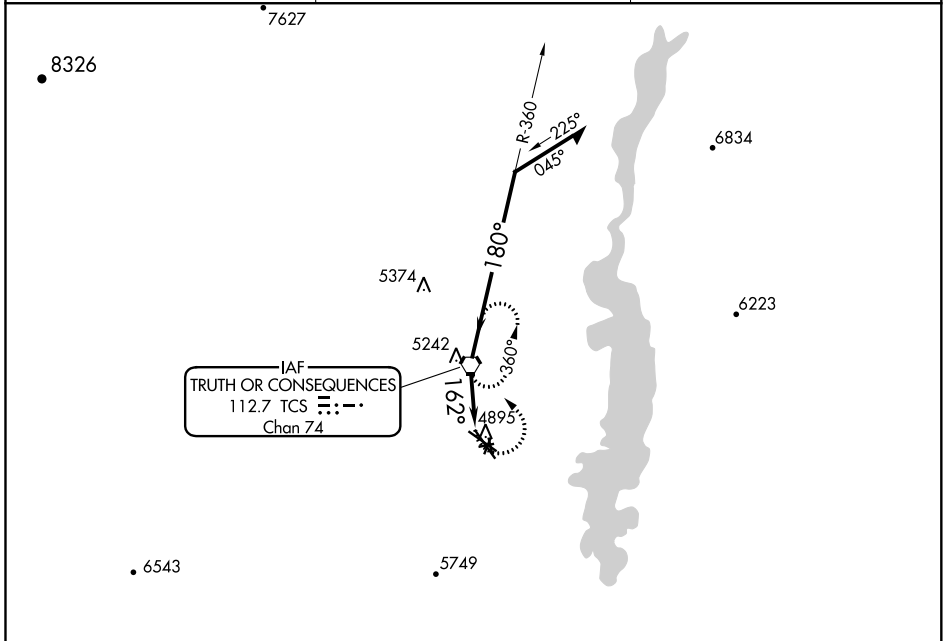

VORTAC TCS 112.7 Chan 74	APP CRS 162°	Rwy Idg TDZE Apt Elev N/A N/A 4862
---------------------------------------	------------------------	--

VOR-A

TRUTH OR CONSEQUENCES MUNI (TCS)

▽ Circling NA to Rwys 1, 7, 11, 15, 19, 25, 29 and 33.
▲ MISSED APPROACH: Climbing left turn to 8300 direct TCS VORTAC and hold, continue climb-in-hold to 8300.

ASOS 120.675	ALBUQUERQUE CENTER 128.2 285.5	UNICOM 122.8 (CTAF)
------------------------	--	-------------------------------

IAF
TRUTH OR CONSEQUENCES
112.7 TCS
Chan 74

FAF to MAP 2.4 NM						
Knots	60	90	120	150	180	
Min:Sec	2:24	1:36	1:12	0:58	0:48	
CATEGORY	A		B		C	D
CIRCLING	5560-1 698 (700-1)		5560-2 698 (700-2)		5560-2 1/4 698 (700-2 1/4)	

SW-1, 09 SEP 2021 to 07 OCT 2021

SW-1, 09 SEP 2021 to 07 OCT 2021