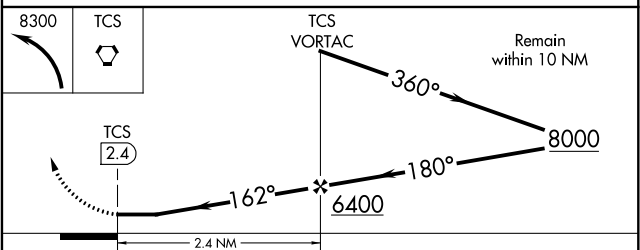

VORTAC TCS 112.7 Chan 74	APP CRS 162°	Rwy Idg TDZE Apt Elev N/A N/A 4862
---------------------------------------	------------------------	--

VOR-A

TRUTH OR CONSEQUENCES MUNI (TCS)

▽ Circling NA to Rwys 1, 7, 11, 15, 19, 25, 29 and 33.
▲ MISSED APPROACH: Climbing left turn to 8300 direct TCS VORTAC and hold, continue climb-in-hold to 8300.

ASOS 120.675	ALBUQUERQUE CENTER 128.2 285.5	UNICOM 122.8 (CTAF)
------------------------	--	-------------------------------

IAF
TRUTH OR CONSEQUENCES
112.7 TCS
Chan 74

FAF to MAP 2.4 NM						
Knots	60	90	120	150	180	
Min:Sec	2:24	1:36	1:12	0:58	0:48	
CATEGORY	A		B		C	D
CIRCLING	5560-1 698 (700-1)		5560-2 698 (700-2)		5560-2 1/4 698 (700-2 1/4)	