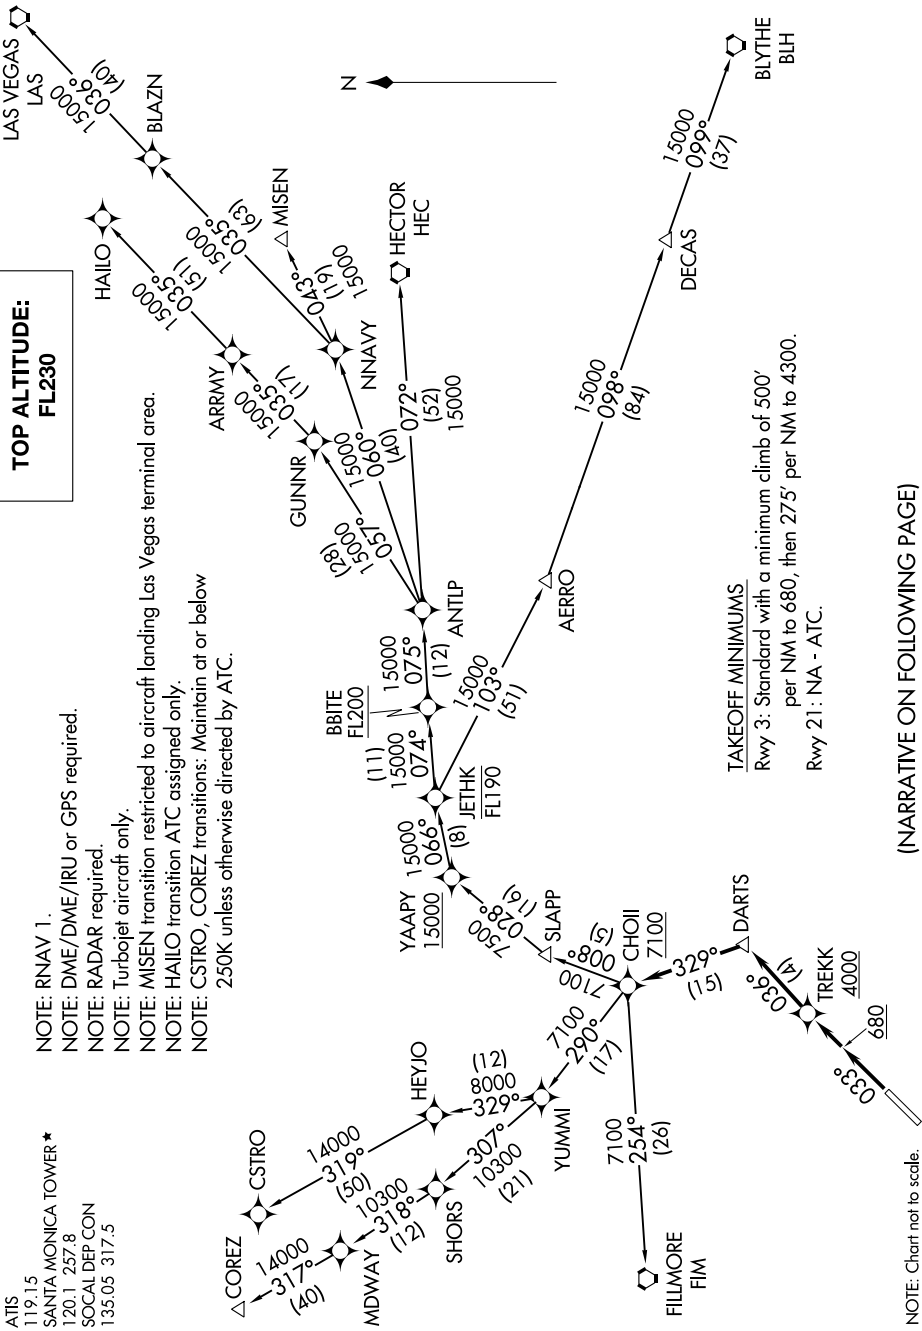

CHOI THREE DEPARTURE (RNAV)

AL-5023 (FAA)

SANTA MONICA MUNI (SMO)
SANTA MONICA, CALIFORNIA

SW-3, 09 SEP 2021 to 07 OCT 2021

ATIS 119.15
 SANTA MONICA TOWER * 120.1 257.8
 SOCIAL DEP CON 135.05 317.5

(NARRATIVE ON FOLLOWING PAGE)

SW-3, 09 SEP 2021 to 07 OCT 2021

CHOI THREE DEPARTURE (RNAV)

10SEP20

SANTA MONICA, CALIFORNIA
SANTA MONICA MUNI (SMO)

NOTE: Chart not to scale.