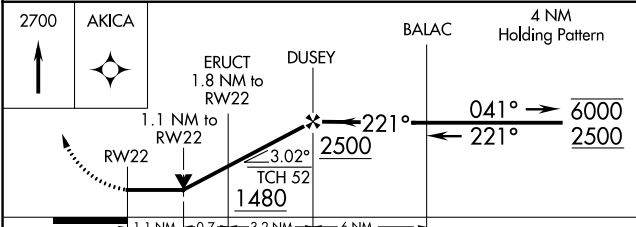

APP CRS 221°	Rwy Idg TDZE Apt Elev	6011 859 859
------------------------	-----------------------------	---

RNAV (GPS) RWY 22

MARION MUNI - MCKINNEY FLD (MZZ)

RNP APCH.	MISSED APPROACH: Climb to 2700 direct AKICA and hold.
-----------	---

AWOS-3 108.6	GRISSOM APP CON ★ 121.05 338.275	CLNC DEL 120.0	UNICOM 122.7 (CTAF) 0
------------------------	--	--------------------------	---------------------------------

CATEGORY	A	B	C	D
LNVA MDA	1260-1	401 (500-1)	1260-1½	401 (500-1½)
CIRCLING	1300-1 441 (500-1)	1320-1 461 (500-1)	1400-1½ 541 (600-1½)	1500-2 641 (700-2)