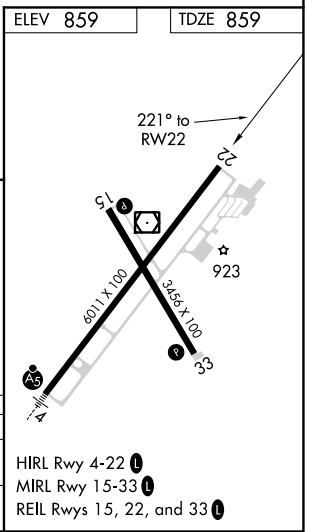

EC-2, 09 SEP 2021 to 07 OCT 2021

EC-2, 09 SEP 2021 to 07 OCT 2021