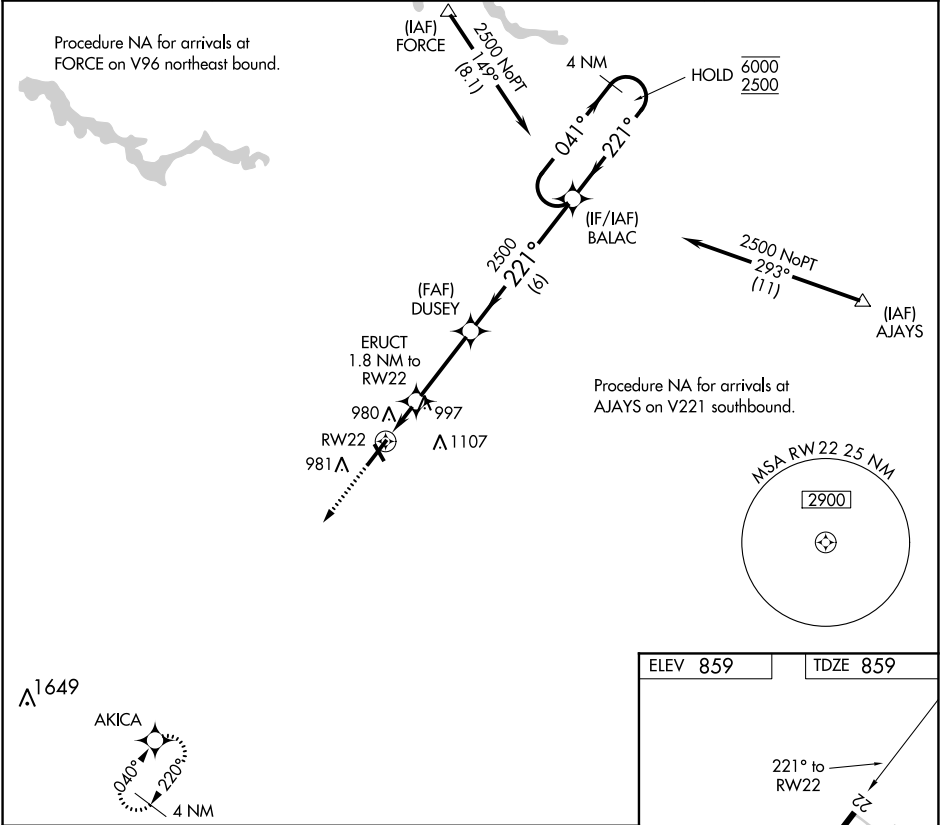

APP CRS 221°	Rwy Idg TDZE Apt Elev	6011 859 859
------------------------	-----------------------------	---

RNAV (GPS) RWY 22

MARION MUNI - MCKINNEY FLD (MZZ)

RNP APCH.	MISSED APPROACH: Climb to 2700 direct AKICA and hold.
-----------	---

AWOS-3 108.6	GRISSOM APP CON ★ 121.05 338.275	CLNC DEL 120.0	UNICOM 122.7 (CTAF) 0
------------------------	--	--------------------------	---------------------------------

CATEGORY	A	B	C	D
LNVA MDA	1260-1	401 (500-1)	1260-1½	401 (500-1½)
CIRCLING	1300-1 441 (500-1)	1320-1 461 (500-1)	1400-1½ 541 (600-1½)	1500-2 641 (700-2)

EC-2, 09 SEP 2021 to 07 OCT 2021

EC-2, 09 SEP 2021 to 07 OCT 2021