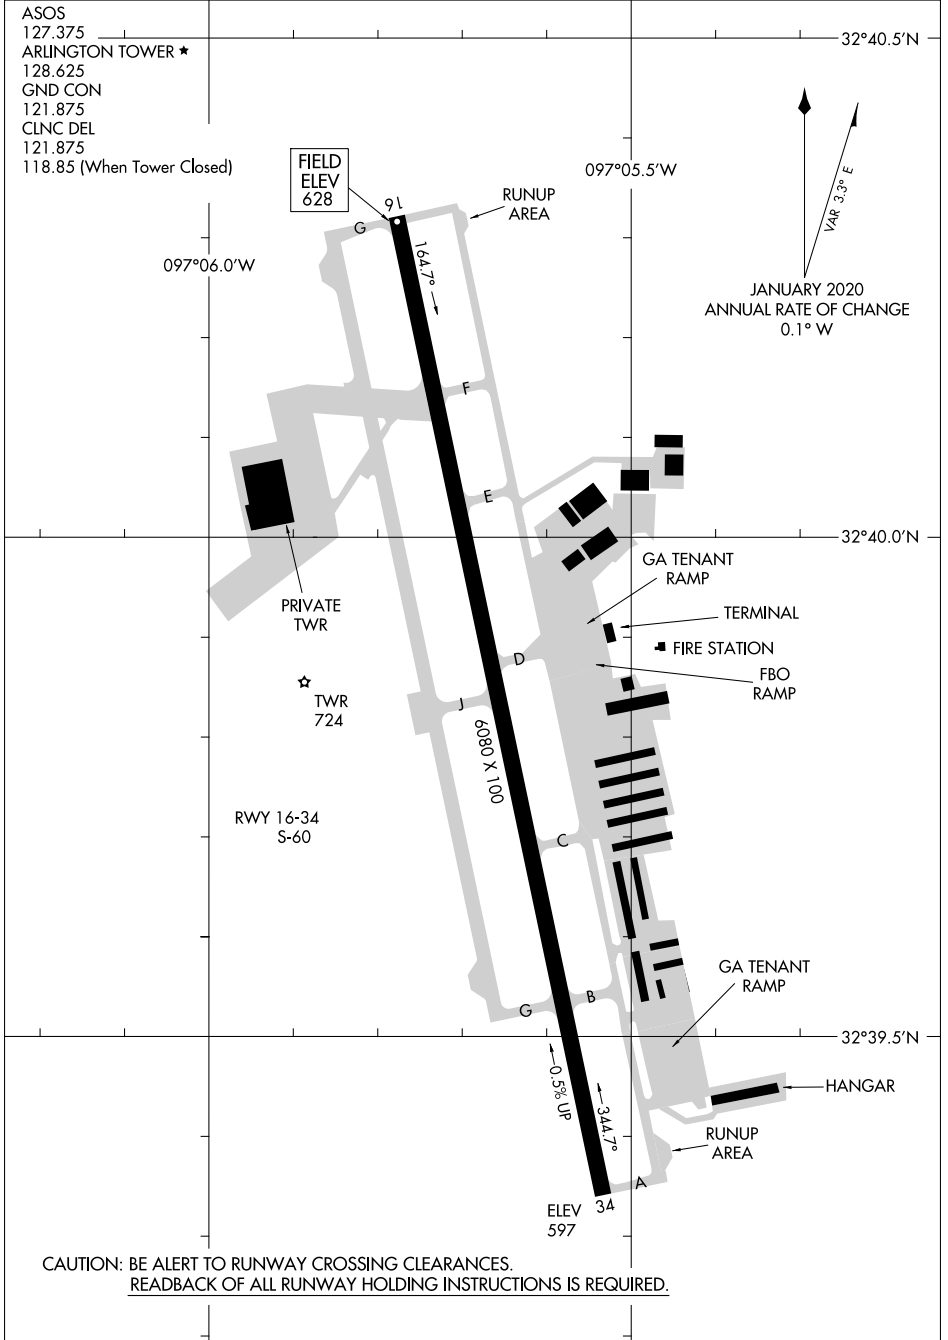

AIRPORT DIAGRAM

AL-5189 (FAA)

ARLINGTON MUNI (GKY)
ARLINGTON, TEXAS

SC-2, 09 SEP 2021 to 07 OCT 2021

SC-2, 09 SEP 2021 to 07 OCT 2021

AIRPORT DIAGRAM

ARLINGTON, TEXAS
ARLINGTON MUNI (GKY)