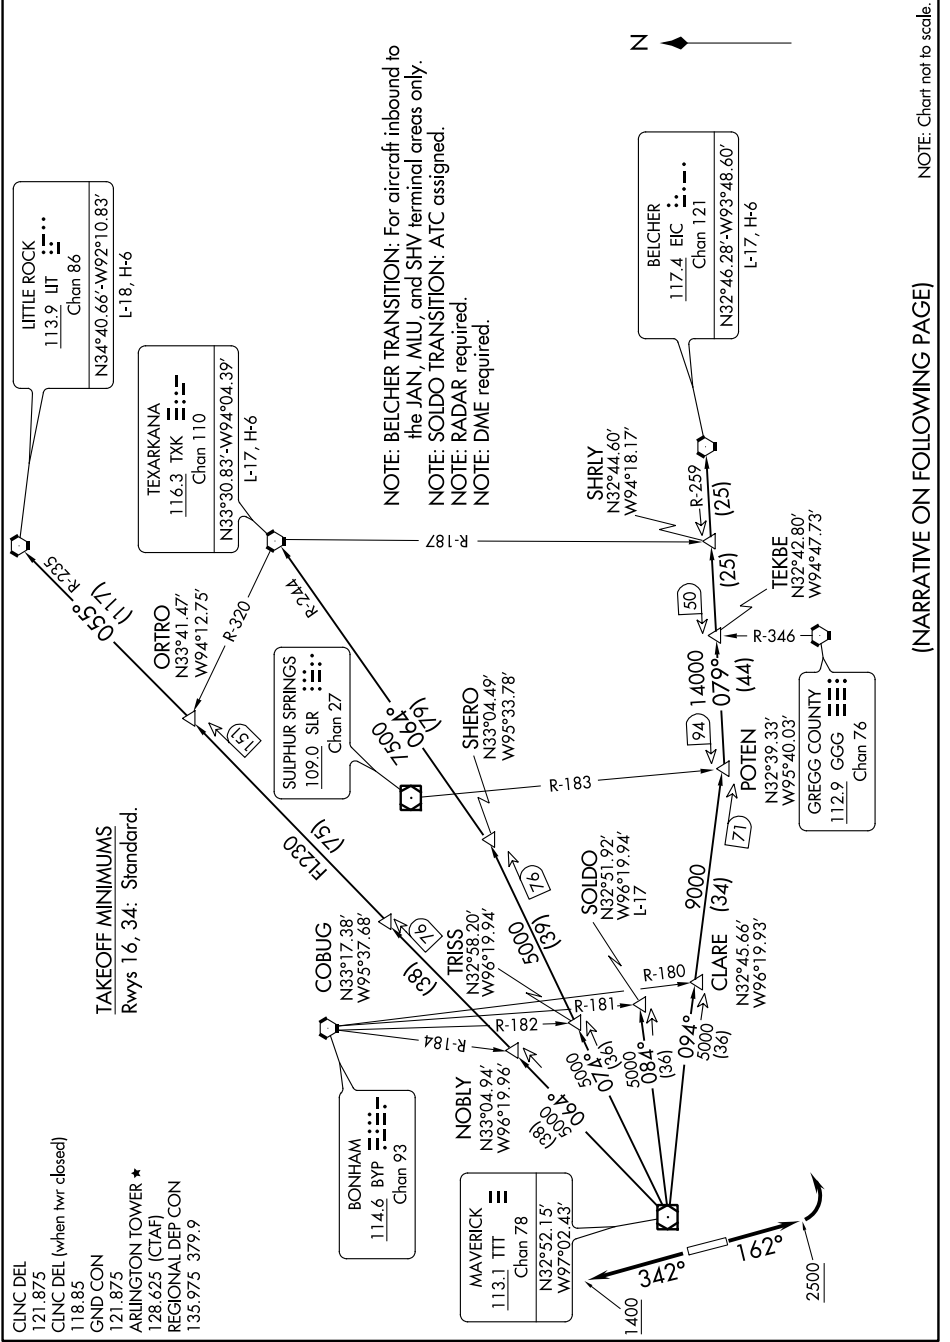

DALLAS EIGHT DEPARTURE

ARLINGTON, TEXAS

SC-2, 09 SEP 2021 to 07 OCT 2021

NOTE: Chart not to scale

(NARRATIVE ON FOLLOWING PAGE)

SC-2, 09 SEP 2021 to 07 OCT 2021

DALLAS EIGHT DEPARTURE

ARLINGTON, TEXAS