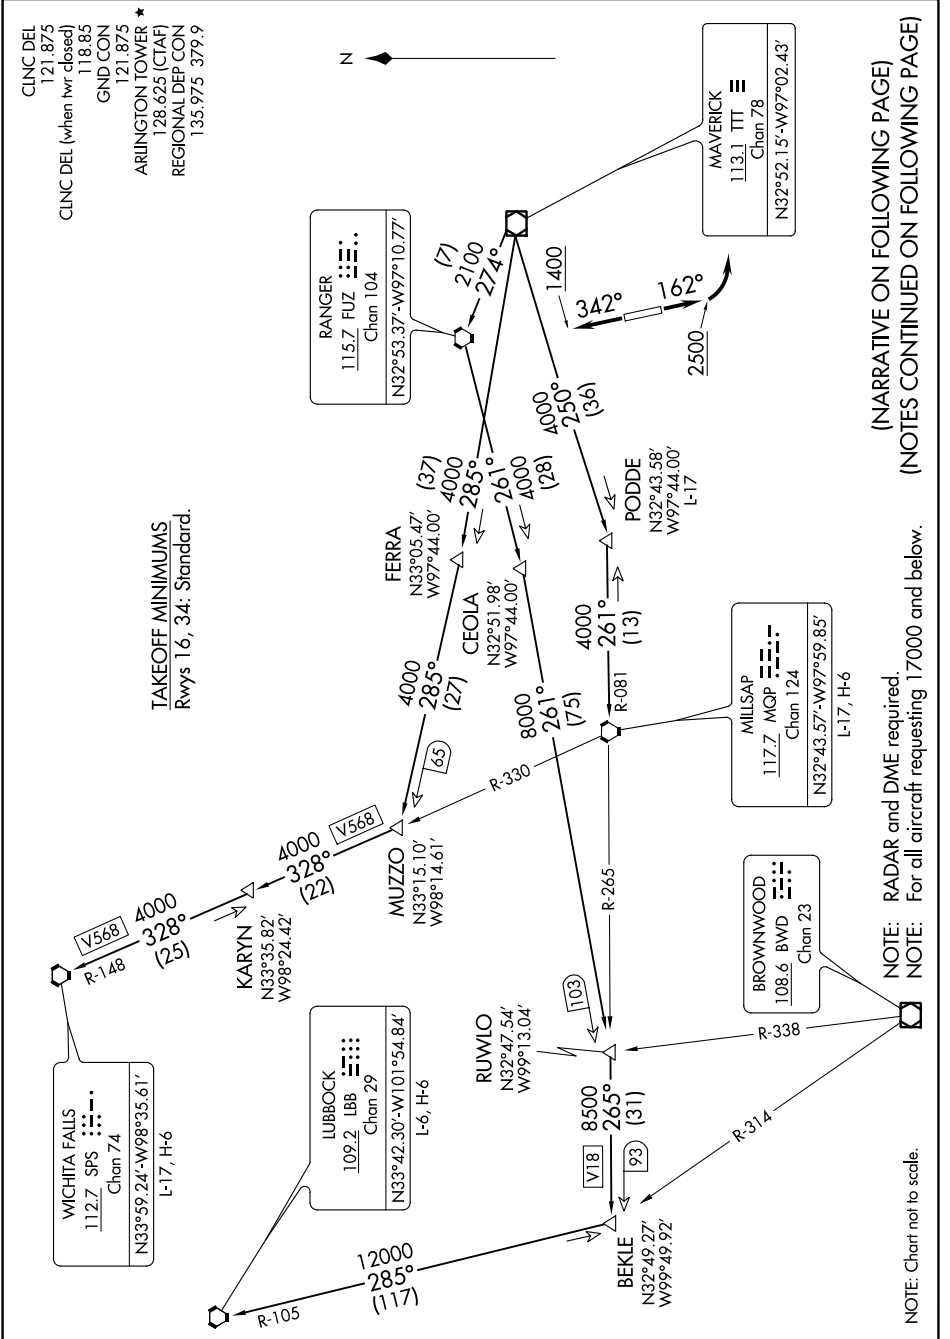

KINGDOM NINE DEPARTURE

CINC DEL
121.875
CINC DEL (when hwr closed)
118.85
GND CON
121.875
ARLINGTON TOWER ★
128.625 (CTAF)
REGIONAL DEP CON
135.975 379.9

TAKEOFF MINIMUMS
Rwys 16, 34: Standard.

(NARRATIVE ON FOLLOWING PAGE)
(NOTES CONTINUED ON FOLLOWING PAGE)

NOTE: RADAR and DME required.
NOTE: For all aircraft requesting 17000 and below.

NOTE: Chart not to scale.

SC-2, 09 SEP 2021 to 07 OCT 2021

SC-2, 09 SEP 2021 to 07 OCT 2021

KINGDOM NINE DEPARTURE