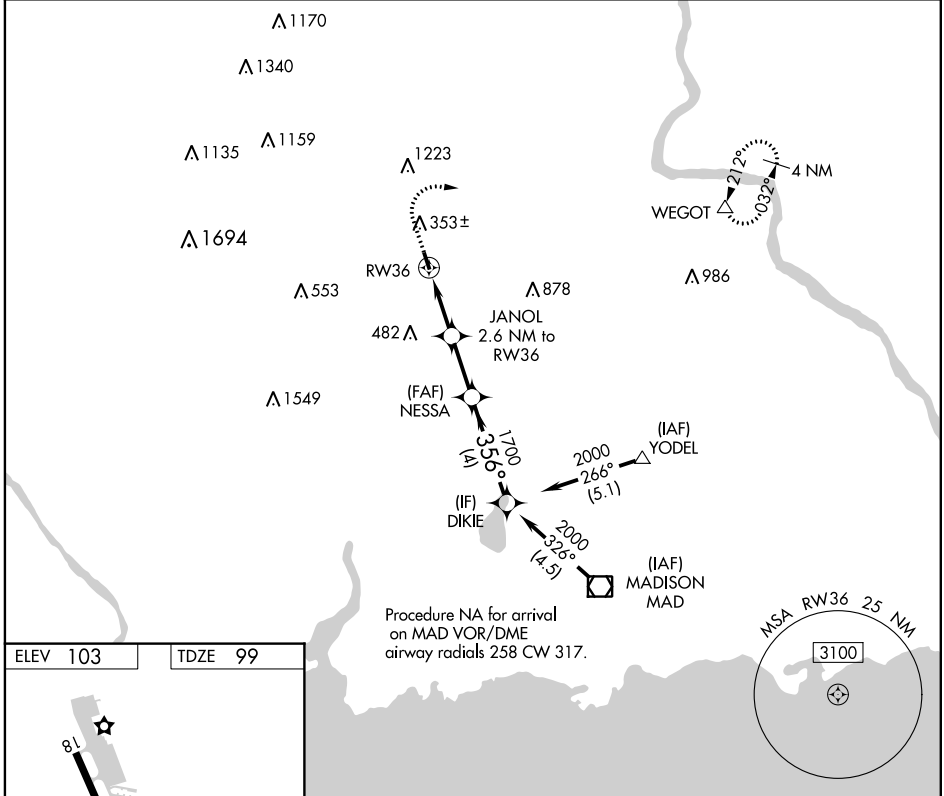

WAAS CH 81832 W36A	APP CRS 356°	Rwy Idg TDZE Apt Elev	3100 99 103
--	------------------------	-----------------------------	--

RNAV (GPS) RWY 36

MERIDEN MARKHAM MUNI (MMMK)

RNP APCH.

▼ Procedure NA at night. Rwy 36 helicopter visibility reduction below 1 SM
▲ NA.

MISSED APPROACH: Climb to 800 then climbing right turn to 2500 direct WEGOT and hold.

ASOS 134.925	YANKEE APP CON 127.8 269.325	CLNC DEL 120.65	UNICOM 123.05 (CTAF)
------------------------	--	---------------------------	--------------------------------

MERIDEN, CONNECTICUT
 Orig-F 05NOV20

41°31'N-72°50'W

MERIDEN MARKHAM MUNI (MMMK) RNAV (GPS) RWY 36

800	2500	WEGOT	Visual Segment - Obstacles.			
CATEGORY	A	B	C	D		
LP MDA	660-1	561 (600-1)	NA			
LNAV MDA	760-1	661 (700-1)	NA			
CIRCLING	780-1	677 (700-1)	NA			

NE-1, 09 SEP 2021 to 07 OCT 2021

NE-1, 09 SEP 2021 to 07 OCT 2021