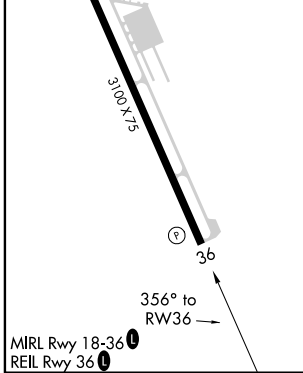

WAAS CH 81832 W36A	APP CRS 356°	Rwy Idg TDZE Apt Elev	3100 99 103
--	------------------------	-----------------------------	--

RNAV (GPS) RWY 36

MERIDEN MARKHAM MUNI (MMMK)

RNP APCH.

▼ Procedure NA at night. Rwy 36 helicopter visibility reduction below 1 SM
▲ NA.

MISSED APPROACH: Climb to 800 then climbing right turn to 2500 direct WEGOT and hold.

ASOS 134.925	YANKEE APP CON 127.8 269.325	CLNC DEL 120.65	UNICOM 123.05 (CTAF)
------------------------	--	---------------------------	--------------------------------

MERIDEN, CONNECTICUT
 Orig-F 05NOV20

41°31'N-72°50'W

MERIDEN MARKHAM MUNI (MMMK) RNAV (GPS) RWY 36

800	2500	WEGOT	Visual Segment - Obstacles.			
CATEGORY	A	B	C	D		
LP MDA	660-1	561 (600-1)	NA			
LNAV MDA	760-1	661 (700-1)	NA			
CIRCLING	780-1	677 (700-1)	NA			