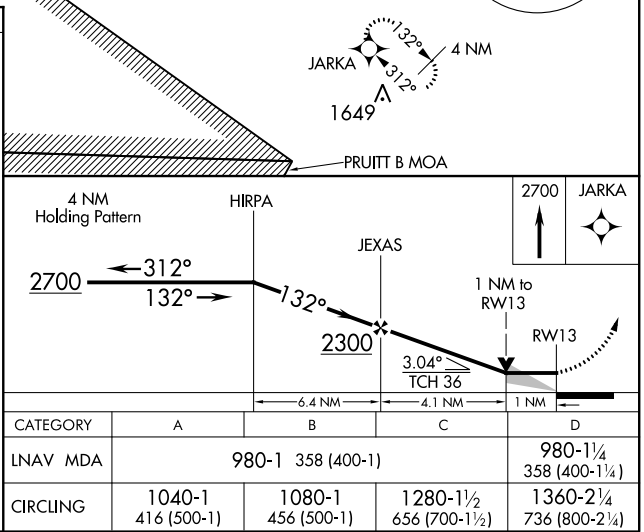

APP CRS	Rwly Idg	5000
132°	TDZE	622
	Apt Elev	624

RNAV (GPS) RWY 13

JACKSONVILLE MUNI (IJX)

RNP APCH.		MISSED APPROACH: Climb to 2700 direct JARKA and hold.	
AWOS-3 120.525	SPRINGFIELD APP CON ★ 118.45 126.15 323.0	CLNC DEL 118.45	UNICOM 122.8 (CTAF) 0

EC-3, 09 SEP 2021 to 07 OCT 2021

EC-3, 09 SEP 2021 to 07 OCT 2021