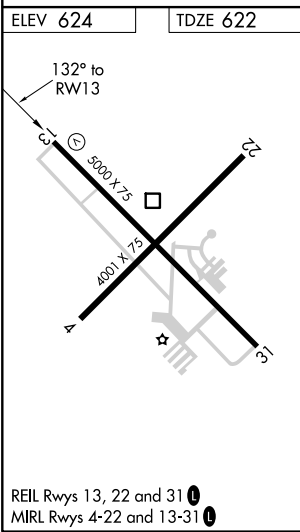

APP CRS	Rwly Idg	5000
132°	TDZE	622
	Apt Elev	624

RNAV (GPS) RWY 13

JACKSONVILLE MUNI (IJX)

RNP APCH.		MISSED APPROACH: Climb to 2700 direct JARKA and hold.	
AWOS-3 120.525	SPRINGFIELD APP CON ★ 118.45 126.15 323.0	CLNC DEL 118.45	UNICOM 122.8 (CTAF) 0