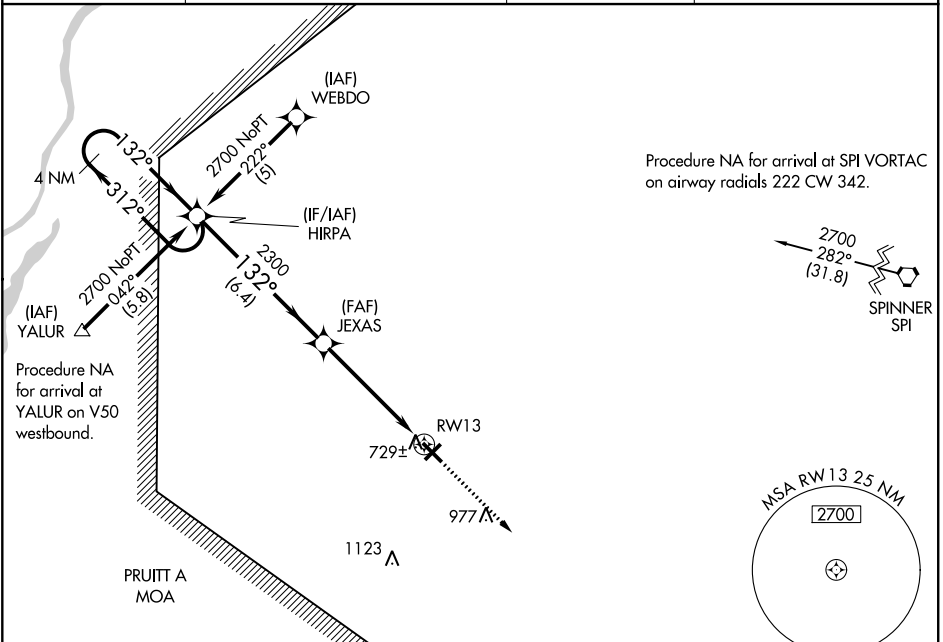

APP CRS	Rwly Idg	5000
132°	TDZE	622
	Apt Elev	624

RNAV (GPS) RWY 13

JACKSONVILLE MUNI (IJX)

RNP APCH.		MISSED APPROACH: Climb to 2700 direct JARKA and hold.	
AWOS-3 120.525	SPRINGFIELD APP CON ★ 118.45 126.15 323.0	CLNC DEL 118.45	UNICOM 122.8 (CTAF) 0

EC-3, 09 SEP 2021 to 07 OCT 2021

EC-3, 09 SEP 2021 to 07 OCT 2021