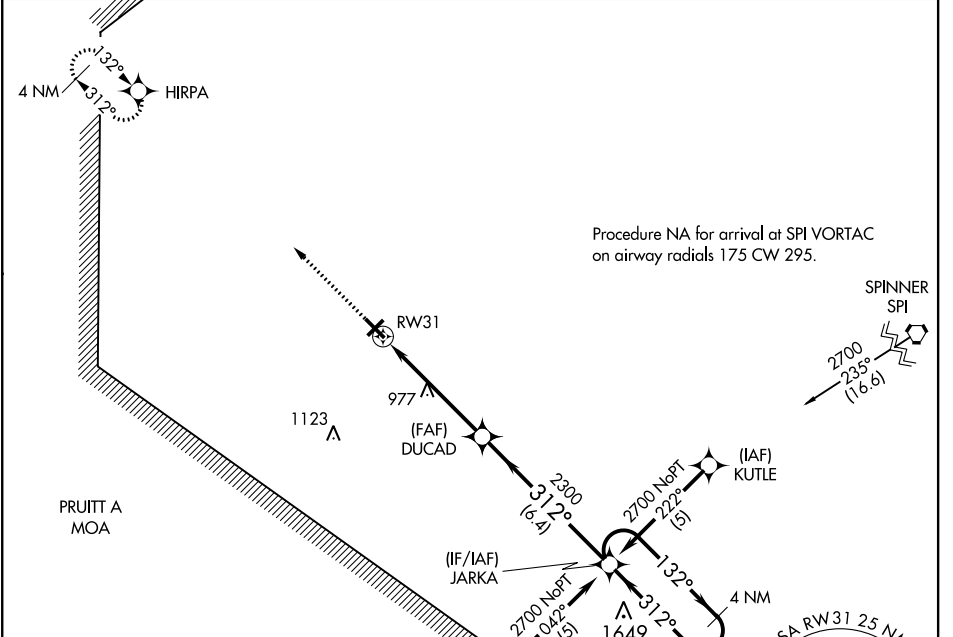

APP CRS 312°	Rwy Idg TDZE Apt Elev	5000 624 624
------------------------	-----------------------------	---

RNAV (GPS) RWY 31

JACKSONVILLE MUNI (IJX)

RNP APCH.	MISSED APPROACH: Climb to 2700 direct HIRPA and hold.
<p>▼ Rwy 31 helicopter visibility reduction below 3/4 SM NA.</p>	

AWOS-3 120.525	SPRINGFIELD APP CON ★ 118.45 126.15 323.0	CLNC DEL 118.45	UNICOM 122.8 (CTAF) 0
--------------------------	---	---------------------------	---------------------------------

ELEV 624	TDZE 624
----------	----------

CATEGORY	A	B	C	D
LNAV MDA	1280-1	656 (700-1)	1280-1 7/8 656 (700-1 7/8)	1280-2 656 (700-2)
CIRCLING	1280-1	656 (700-1)	1280-1 7/8 656 (700-1 7/8)	1360-2 1/4 736 (800-2 1/4)

REIL Rws 13, 22 and 31 0
MIRL Rws 4-22 and 13-31 0