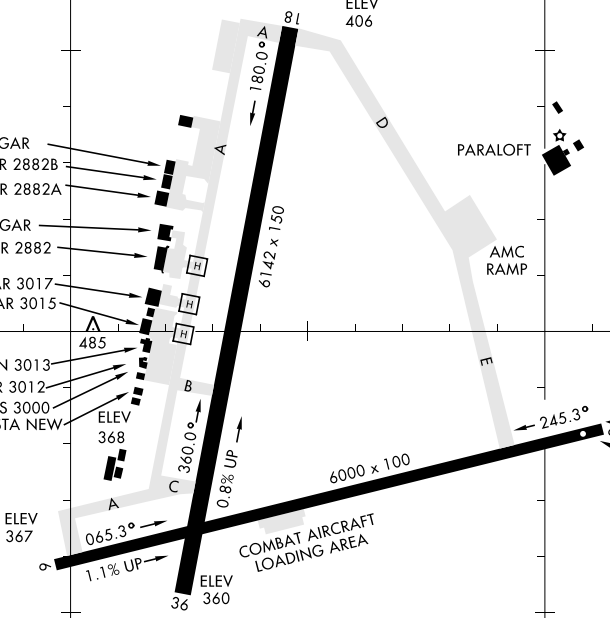

AIRPORT DIAGRAM

AFD-6341 [USA]

LAGUNA AAF (KLGf)

YUMA PROVING GROUND, ARIZONA

LAGUNA TOWER ★
 126.20 (CTAF) 242.175
 GND CON
 121.8 229.4

32°53'N

JULY 2020
 ANNUAL RATE OF CHANGE
 0.1° W

- HANGAR
- HANGAR 2882B
- HANGAR 2882A
- HANGAR
- HANGAR 2882
- HANGAR 3017
- HANGAR 3015

- FIRE STATION 3013
- CONTROL TOWER 3012
- BASE OPS 3000
- FIRE STA NEW

32°52'N

FIELD
 ELEV
 433

COMBAT AIRCRAFT
 LOADING AREA

114°24'W

114°23'W

32°51'N

SW-4, 09 SEP 2021 to 07 OCT 2021

SW-4, 09 SEP 2021 to 07 OCT 2021

AIRPORT DIAGRAM

YUMA PROVING GROUND, ARIZONA

LAGUNA AAF (KLGf)