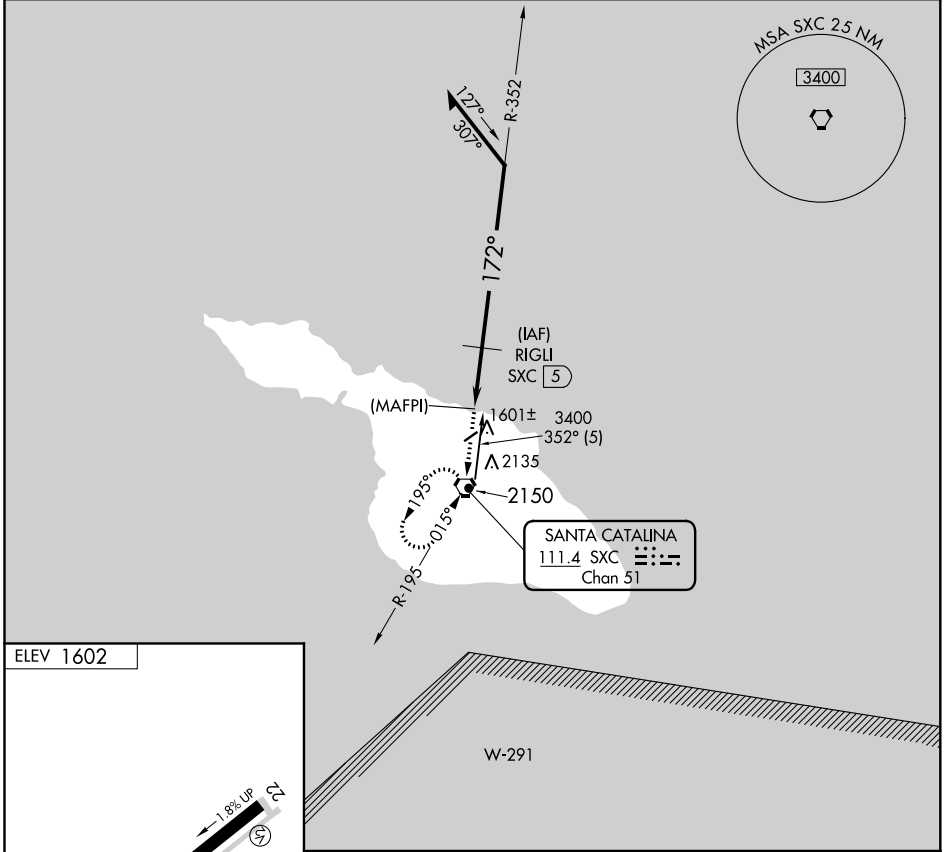

VORTAC SXC 111.4 Chan 51	APP CRS 172°	Rwy Idg TDZE Apt Elev N/A N/A 1602
--	------------------------	--

VOR/DME or GPS-B CATALINA (AVX)

<p>NA Circling southeast runway 4-22 not authorized.</p>	<p>MISSED APPROACH: Climb to 3400 direct SXC VORTAC and hold.</p>
---	---

ASOS 120.675	SOCAL APP CON 127.4 323.275	UNICOM 122.7 (CTAF)
------------------------	---------------------------------------	-------------------------------

CATEGORY	A	B	C	D
CIRCLING	2220-1	618 (700-1)	NA	

SW-3, 09 SEP 2021 to 07 OCT 2021

SW-3, 09 SEP 2021 to 07 OCT 2021