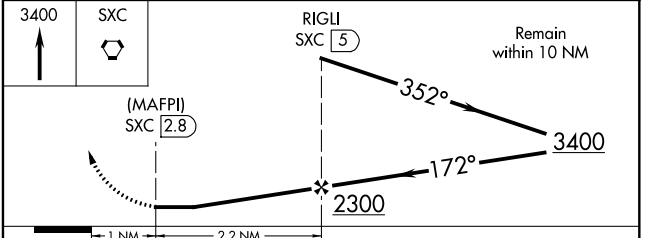

VORTAC SXC 111.4 Chan 51	APP CRS 172°	Rwy Idg TDZE Apt Elev N/A N/A 1602
--	------------------------	--

VOR/DME or GPS-B CATALINA (AVX)

<p>NA Circling southeast runway 4-22 not authorized.</p>	<p>MISSED APPROACH: Climb to 3400 direct SXC VORTAC and hold.</p>
---	---

ASOS 120.675	SOCAL APP CON 127.4 323.275	UNICOM 122.7 (CTAF)
------------------------	---------------------------------------	-------------------------------

CATEGORY	A	B	C	D
CIRCLING	2220-1	618 (700-1)	NA	