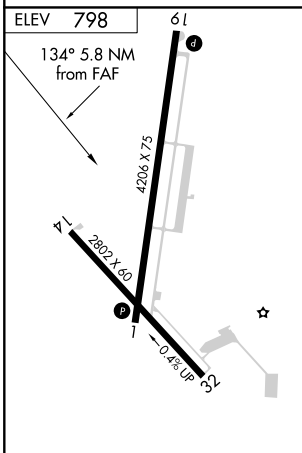

VORTAC ANX 114.0 Chan 87	APP CRS 134°	Rwy Idg TDZE Apt Elev N/A N/A 798
--	------------------------	---

VOR-A
SKYHAVEN (RCM)

DME required.

MISSED APPROACH: Climb to 1900 then climbing right turn to 3000 on ANX VORTAC R-134 to LUNCH/18 DME and hold.

AWOS-3PT 119.575	WHITEMAN APP CON * 127.45 284.0	UNICOM 123.0 (CTAF)
----------------------------	---	-------------------------------

REIL Rwy 1 and 19
REIL Rwy 14 and 32
MIRL Rwy 1-19 and 14-32

CATEGORY	A	B	C	D
C CIRCLING	1340-1	542 (600-1)	1380-1½ 582 (600-1½)	NA