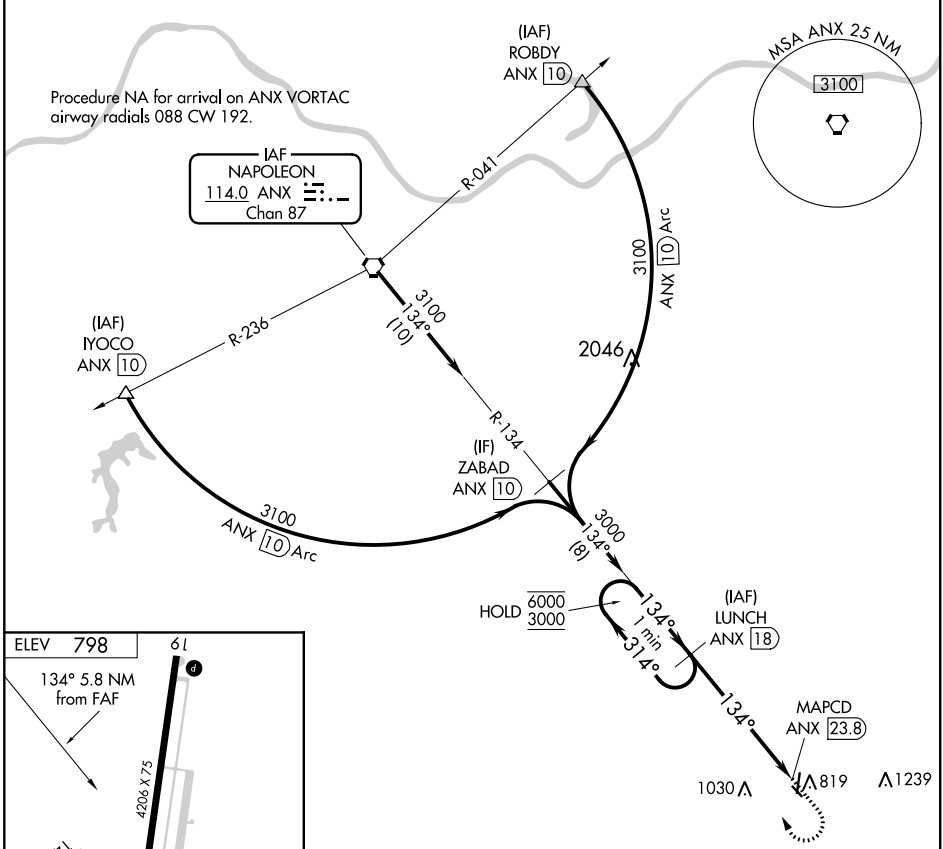

VORTAC ANX 114.0 Chan 87	APP CRS 134°	Rwy Idg TDZE Apt Elev N/A N/A 798
--	------------------------	---

VOR-A
SKYHAVEN (RCM)

DME required.

MISSED APPROACH: Climb to 1900 then climbing right turn to 3000 on ANX VORTAC R-134 to LUNCH/18 DME and hold.

AWOS-3PT 119.575	WHITEMAN APP CON * 127.45 284.0	UNICOM 123.0 (CTAF)
----------------------------	---	-------------------------------

REIL Rwy 1 and 19
REIL Rwy 14 and 32
MIRL Rwy 1-19 and 14-32

CATEGORY	A	B	C	D
C CIRCLING	1340-1	542 (600-1)	1380-1½ 582 (600-1½)	NA

NC-3, 09 SEP 2021 to 07 OCT 2021

NC-3, 09 SEP 2021 to 07 OCT 2021