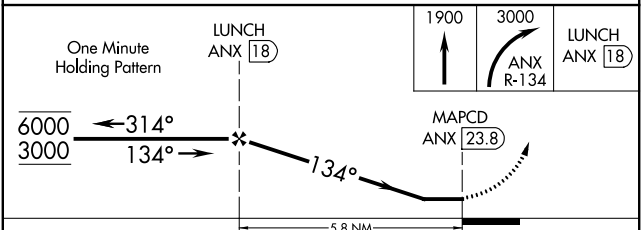

VORTAC ANX 114.0 Chan 87	APP CRS 134°	Rwy Idg TDZE Apt Elev N/A N/A 798
--	------------------------	---

VOR-A
SKYHAVEN (RCM)

DME required.

MISSED APPROACH: Climb to 1900 then climbing right turn to 3000 on ANX VORTAC R-134 to LUNCH/18 DME and hold.

AWOS-3PT 119.575	WHITEMAN APP CON * 127.45 284.0	UNICOM 123.0 (CTAF)
----------------------------	---	-------------------------------

REIL Rwy 1 and 19
REIL Rwy 14 and 32
MIRL Rwy 1-19 and 14-32

CATEGORY	A	B	C	D
C CIRCLING	1340-1	542 (600-1)	1380-1½ 582 (600-1½)	NA