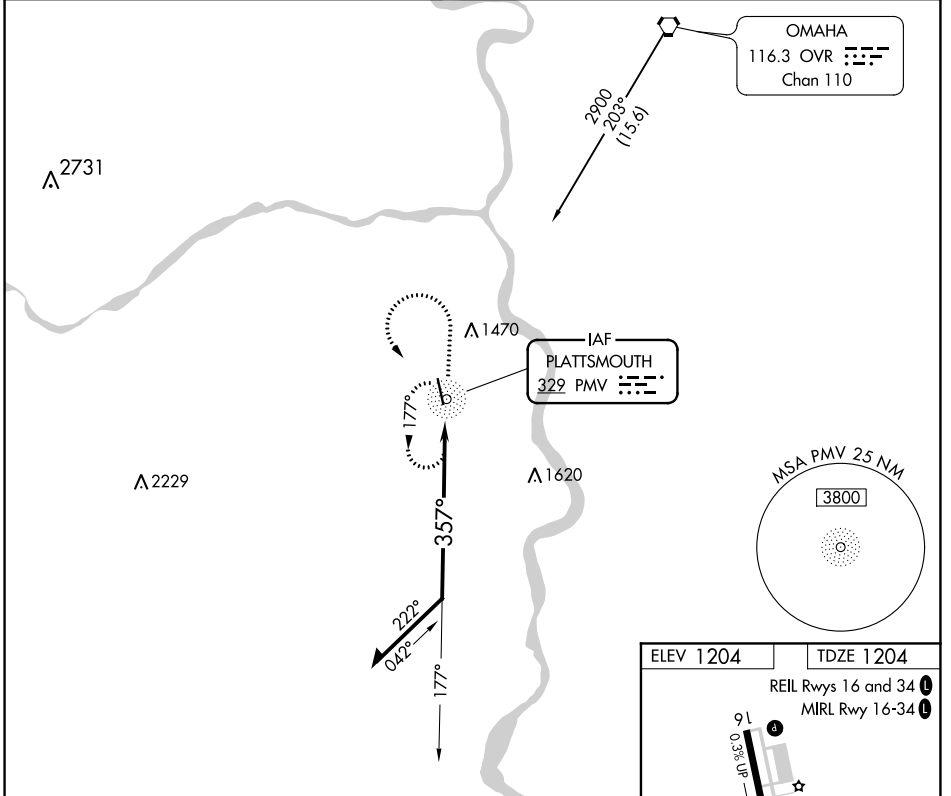

NDB PMV 329	APP CRS 357°	Rwy Idg TDZE Apt Elev	5500 1204 1204

NDB RWY 34

PLATTSMOUTH MUNI/DOUGLAS V DUEY FLD (PMV)

⚠ When local altimeter setting not received, use Offutt AFB altimeter setting and increase all MDAs 60 feet.	MISSED APPROACH: Climb to 2800 then left turn direct PMV NDB and hold.

AWOS-3 118.975	OMAHA APP CON 120.1 354.05	UNICOM 122.7 (CTAF) 0

CATEGORY	A	B	C	D
S-34	1840-1	636 (700-1)	NA	
CIRCLING	1840-1	636 (700-1)	NA	

NC-2, 09 SEP 2021 to 07 OCT 2021

NC-2, 09 SEP 2021 to 07 OCT 2021