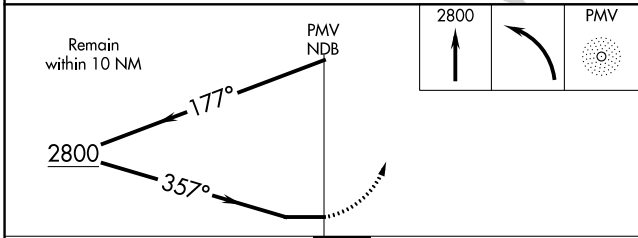

NDB PMV 329	APP CRS 357°	Rwy Idg TDZE Apt Elev	5500 1204 1204

NDB RWY 34

PLATTSMOUTH MUNI/DOUGLAS V DUEY FLD (PMV)

⚠ When local altimeter setting not received, use Offutt AFB altimeter setting and increase all MDAs 60 feet.	MISSED APPROACH: Climb to 2800 then left turn direct PMV NDB and hold.

AWOS-3 118.975	OMAHA APP CON 120.1 354.05	UNICOM 122.7 (CTAF) 0

CATEGORY	A	B	C	D
S-34	1840-1	636 (700-1)	NA	
CIRCLING	1840-1	636 (700-1)	NA	

NC-2, 09 SEP 2021 to 07 OCT 2021

NC-2, 09 SEP 2021 to 07 OCT 2021