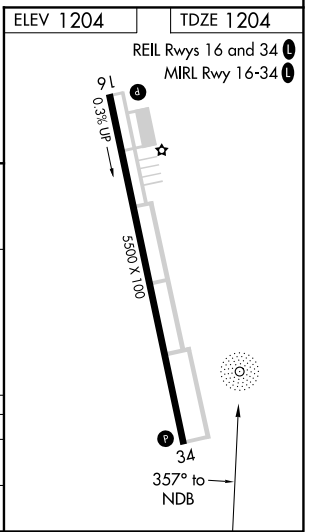

NDB PMV 329	APP CRS 357°	Rwy Idg TDZE Apt Elev	5500 1204 1204

NDB RWY 34

PLATTSMOUTH MUNI/DOUGLAS V DUEY FLD (PMV)

⚠ When local altimeter setting not received, use Offutt AFB altimeter setting and increase all MDAs 60 feet.	MISSED APPROACH: Climb to 2800 then left turn direct PMV NDB and hold.

AWOS-3 118.975	OMAHA APP CON 120.1 354.05	UNICOM 122.7 (CTAF) 0

CATEGORY	A	B	C	D
S-34	1840-1	636 (700-1)	NA	
CIRCLING	1840-1	636 (700-1)	NA	

NC-2, 09 SEP 2021 to 07 OCT 2021

NC-2, 09 SEP 2021 to 07 OCT 2021