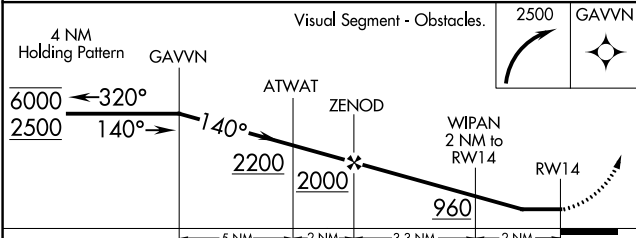

APP CRS	Rwy Idg	3299
140°	TDZE	297
	Apt Elev	297

RNAV (GPS) RWY 14

GLADEWATER MUNI (Ø7F)

RNP APCH.

▼ Procedure NA at night. Rwy 14 helicopter visibility reduction below 1 SM NA. Use Gilmer altimeter setting.

▲ MISSED APPROACH: Climbing right turn to 2500 direct GAVVN and hold.

JXI AWOS-3 118.2	LONGVIEW APP CON ★ 124.275 257.975	CTAF 122.9
----------------------------	----------------------------------------------	----------------------