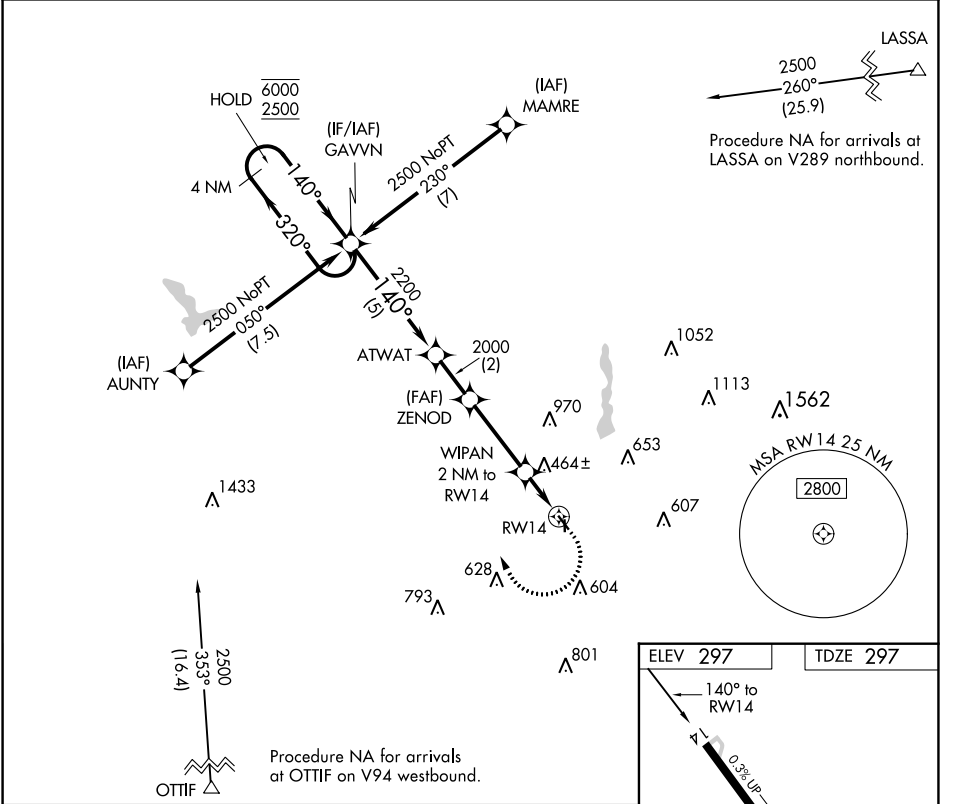

APP CRS	Rwy Idg	3299
140°	TDZE	297
	Apt Elev	297

RNAV (GPS) RWY 14

GLADEWATER MUNI (Ø7F)

RNP APCH.

▼ Procedure NA at night. Rwy 14 helicopter visibility reduction below 1 SM NA. Use Gilmer altimeter setting.

▲ MISSED APPROACH: Climbing right turn to 2500 direct GAVVN and hold.

JXI AWOS-3 118.2	LONGVIEW APP CON ★ 124.275 257.975	CTAF 122.9
----------------------------	----------------------------------------------	----------------------

CATEGORY	A	B	C	D
LNVA MDA	800-1 503 (600-1)	503 (600-1)	800-1 3/8 503 (600-1 3/8)	NA
CIRCLING	880-1 583 (600-1)	920-1 623 (700-1)	920-1 3/4 623 (700-1 3/4)	NA

SC-2, 09 SEP 2021 to 07 OCT 2021

SC-2, 09 SEP 2021 to 07 OCT 2021