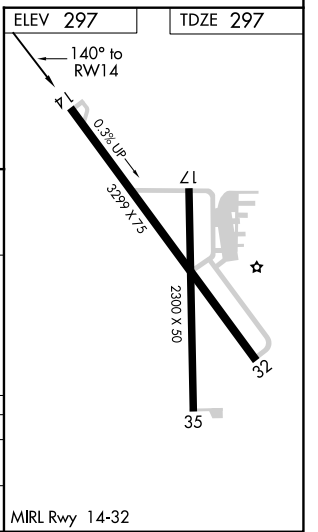

APP CRS	Rwy Idg	3299
140°	TDZE	297
	Apt Elev	297

RNAV (GPS) RWY 14

GLADEWATER MUNI (Ø7F)

RNP APCH.

▼ Procedure NA at night. Rwy 14 helicopter visibility reduction below 1 SM NA. Use Gilmer altimeter setting.

▲ MISSED APPROACH: Climbing right turn to 2500 direct GAVVN and hold.

JXI AWOS-3 118.2	LONGVIEW APP CON ★ 124.275 257.975	CTAF 122.9
----------------------------	----------------------------------------------	----------------------

CATEGORY	A	B	C	D
LNVA MDA	800-1 503 (600-1)	503 (600-1)	800-1 3/8 503 (600-1 3/8)	NA
CIRCLING	880-1 583 (600-1)	920-1 623 (700-1)	920-1 3/4 623 (700-1 3/4)	NA

SC-2, 09 SEP 2021 to 07 OCT 2021

SC-2, 09 SEP 2021 to 07 OCT 2021