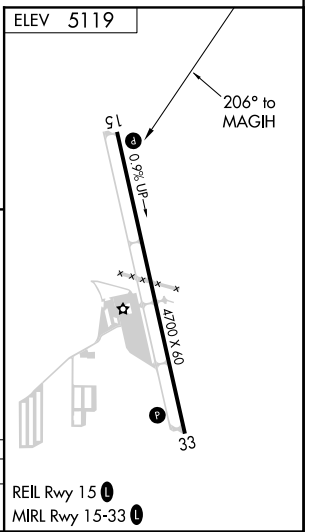

APP CRS 206	Rwy Idg TDZE Apt Elev	N/A N/A 5119
-----------------------	-----------------------------	---

RNAV (GPS)-B

ERIE MUNI (EIK)

RNP APCH.		MISSED APPROACH: Climbing right turn to 7300 direct ZABNI and hold.	
AWOS-3 133.825	DENVER APP CON 125.12 263.02	UNICOM 123.0 (CTAF) 0	

SW-1, 09 SEP 2021 to 07 OCT 2021

SW-1, 09 SEP 2021 to 07 OCT 2021

CATEGORY	A	B	C	D
C CIRCLING	5700-1 581 (600-1)	5880-1 761 (800-1)	5880-2¼ 761 (800-2¼)	NA

REIL Rwy 15 0
MIRL Rwy 15-33 0