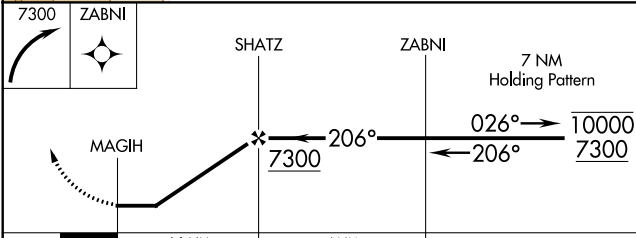

APP CRS 206	Rwy Idg TDZE Apt Elev	N/A N/A 5119
-----------------------	-----------------------------	---

RNAV (GPS)-B

ERIE MUNI (EIK)

RNP APCH.		MISSED APPROACH: Climbing right turn to 7300 direct ZABNI and hold.	
AWOS-3 133.825	DENVER APP CON 125.12 263.02	UNICOM 123.0 (CTAF) 0	

SW-1, 09 SEP 2021 to 07 OCT 2021

SW-1, 09 SEP 2021 to 07 OCT 2021

CATEGORY	A	B	C	D
C CIRCLING	5700-1 581 (600-1)	5880-1 761 (800-1)	5880-2¼ 761 (800-2¼)	NA

REIL Rwy 15 0
MIRL Rwy 15-33 0