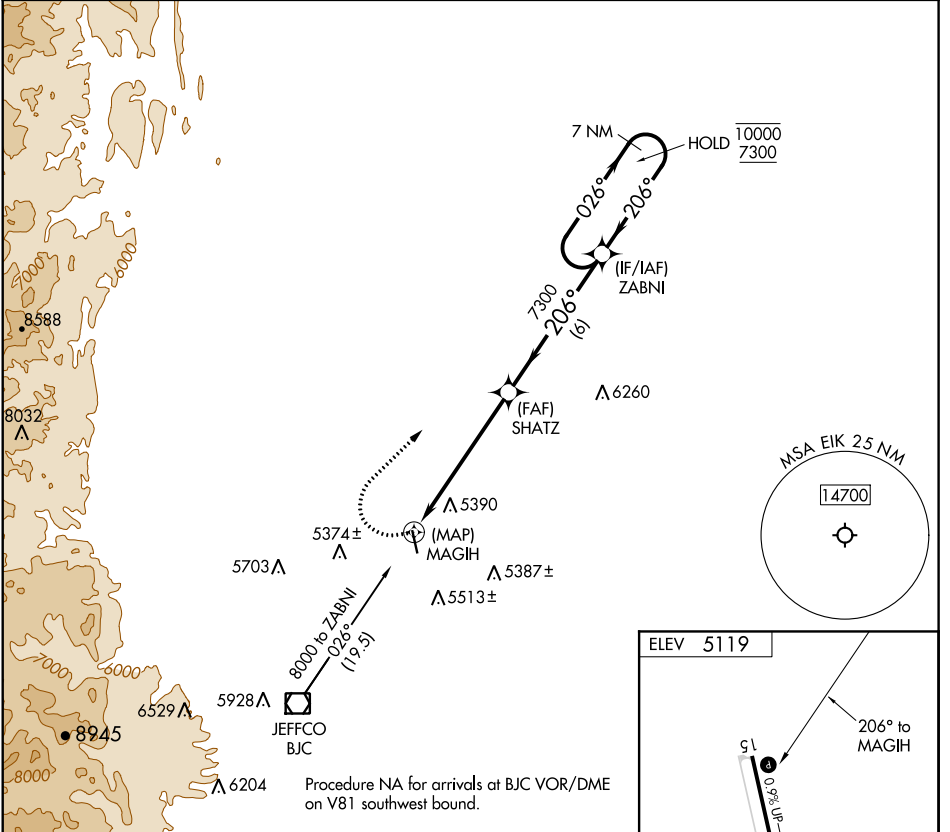

APP CRS 206	Rwy Idg TDZE Apt Elev	N/A N/A 5119
-----------------------	-----------------------------	---

RNAV (GPS)-B

ERIE MUNI (EIK)

RNP APCH.		MISSED APPROACH: Climbing right turn to 7300 direct ZABNI and hold.	
AWOS-3 133.825	DENVER APP CON 125.12 263.02	UNICOM 123.0 (CTAF) 0	

SW-1, 09 SEP 2021 to 07 OCT 2021

SW-1, 09 SEP 2021 to 07 OCT 2021

CATEGORY	A	B	C	D
C CIRCLING	5700-1 581 (600-1)	5880-1 761 (800-1)	5880-2¼ 761 (800-2¼)	NA

REIL Rwy 15 0
MIRL Rwy 15-33 0