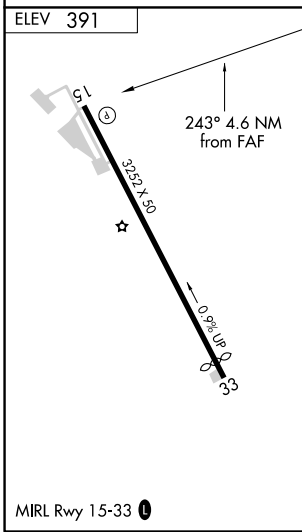

VORTAC CLL 113.3 Chan 80	APP CRS 243°	Rwy Idg TDZE Apt Elev	N/A N/A 391

VOR/DME-A

CALDWELL MUNI (R/WV)

⚠ When local altimeter setting not received, use College Station altimeter setting and increase MDA 60 feet. Circling NA east of Rwy 15-33. Procedure NA at night.

MISSED APPROACH: Climb to 2000 then climbing left turn to 2100 direct CLL VORTAC and hold.

AWOS-3PT 118.35	HOUSTON APP CON 134.3 360.85	CTAF 122.9

2000	2100	CLL	CLL VORTAC	One Minute Holding Pattern
↑	↶	⬡	⬡	⬡
MAHFI CLL 15.6		GOPLY CLL 11	2000	2100
4.6 NM		11 NM		063° → 2100
		← 243°		
CATEGORY	A	B	C	D
CIRCLING	1000-1	609 (700-1)	NA	

SC-5, 09 SEP 2021 to 07 OCT 2021

SC-5, 09 SEP 2021 to 07 OCT 2021