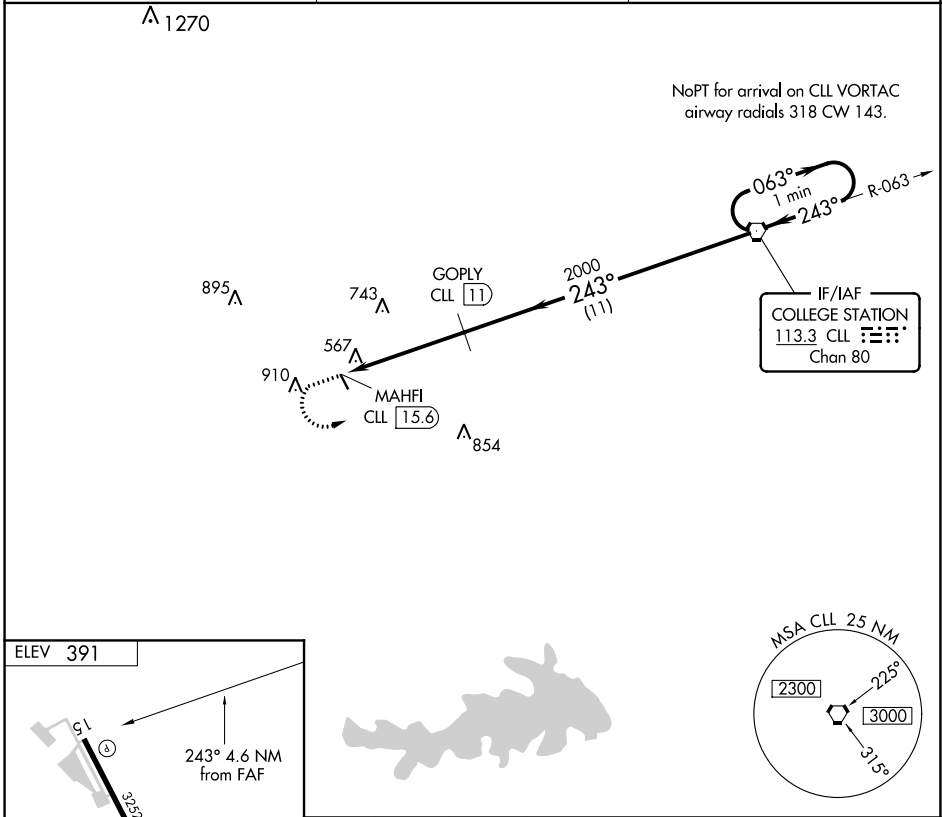

VORTAC CLL <b>113.3</b> Chan <b>80</b>	APP CRS <b>243°</b>	Rwy Idg TDZE Apt Elev	<b>N/A</b> <b>N/A</b> <b>391</b>
----------------------------------------------	------------------------	-----------------------------	----------------------------------------

# VOR/DME-A

CALDWELL MUNI (R/WV)

**⚠** When local altimeter setting not received, use College Station altimeter setting and increase MDA 60 feet. Circling NA east of Rwy 15-33. Procedure NA at night.

**MISSED APPROACH:** Climb to 2000 then climbing left turn to 2100 direct CLL VORTAC and hold.

AWOS-3PT <b>118.35</b>	HOUSTON APP CON <b>134.3 360.85</b>	CTAF <b>122.9</b>
---------------------------	----------------------------------------	----------------------

2000	2100	CLL	CLL VORTAC	One Minute Holding Pattern
↑	↶	⬡	⬡	⬡
MAHFI CLL 15.6		GOPLY CLL 11	2000	2100
4.6 NM		11 NM		063° → 2100
		← 243°		
CATEGORY	A	B	C	D
CIRCLING	1000-1	609 (700-1)	NA	

SC-5, 09 SEP 2021 to 07 OCT 2021

SC-5, 09 SEP 2021 to 07 OCT 2021