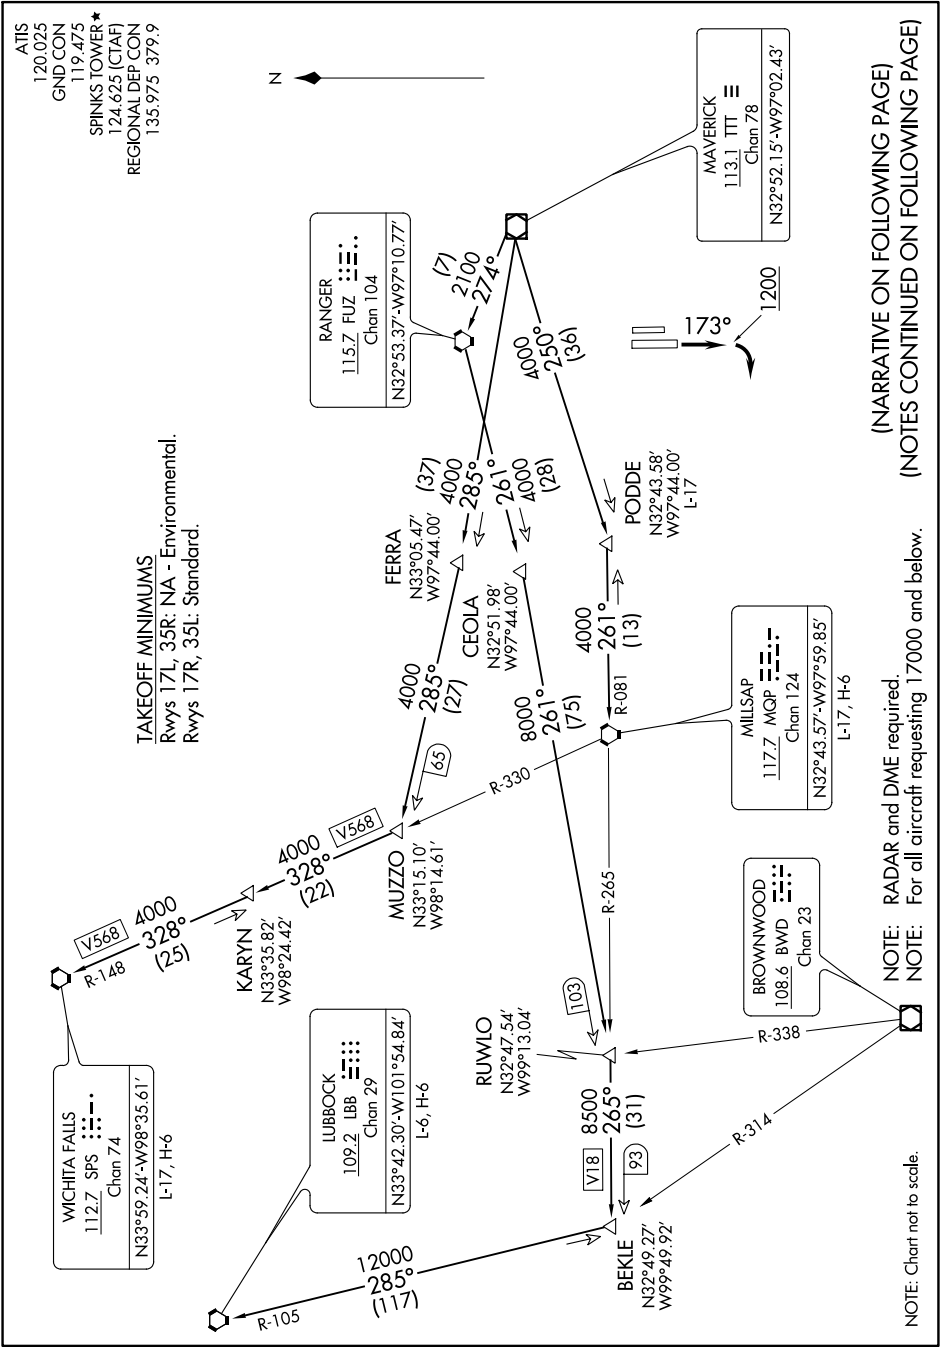

KINGDOM NINE DEPARTURE

SC-2, 09 SEP 2021 to 07 OCT 2021

(NARRATIVE ON FOLLOWING PAGE)
(NOTES CONTINUED ON FOLLOWING PAGE)

NOTE: RADAR and DME required.
NOTE: For all aircraft requesting 17000 and below.

NOTE: Chart not to scale.

SC-2, 09 SEP 2021 to 07 OCT 2021