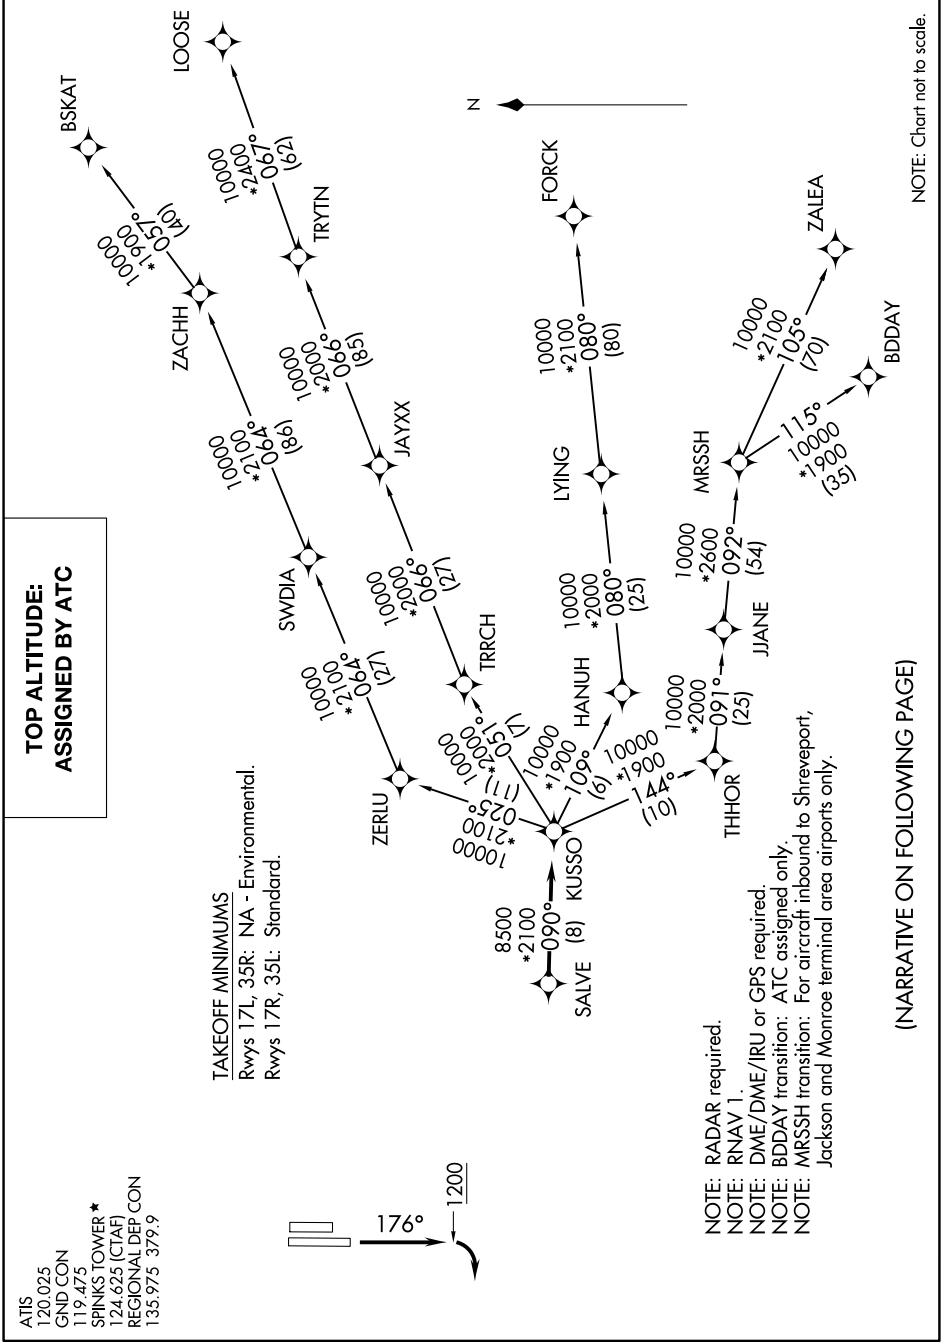

KUSSO EIGHT DEPARTURE (RNAV)

FORT WORTH, TEXAS

SC-2, 09 SEP 2021 to 07 OCT 2021

**TOP ALTITUDE:
ASSIGNED BY ATC**

TAKEOFF MINIMUMS

Rwys 17L, 35R: NA - Environmental.

Rwys 17R, 35L: Standard.

ATIS
120.025
GND CON
119.475
SPINKS TOWER *
124.625 (CTAF)
REGIONAL DEP CON
135.975 379.9

NOTE: Chart not to scale.

(NARRATIVE ON FOLLOWING PAGE)

SC-2, 09 SEP 2021 to 07 OCT 2021

NOTE: RADAR required.
NOTE: RNAV 1.
NOTE: DME/DME/IRU or GPS required.
NOTE: BDDAY transition: ATC assigned only.
NOTE: MRSSH transition: For aircraft inbound to Shreveport, Jackson and Monroe terminal area airports only.