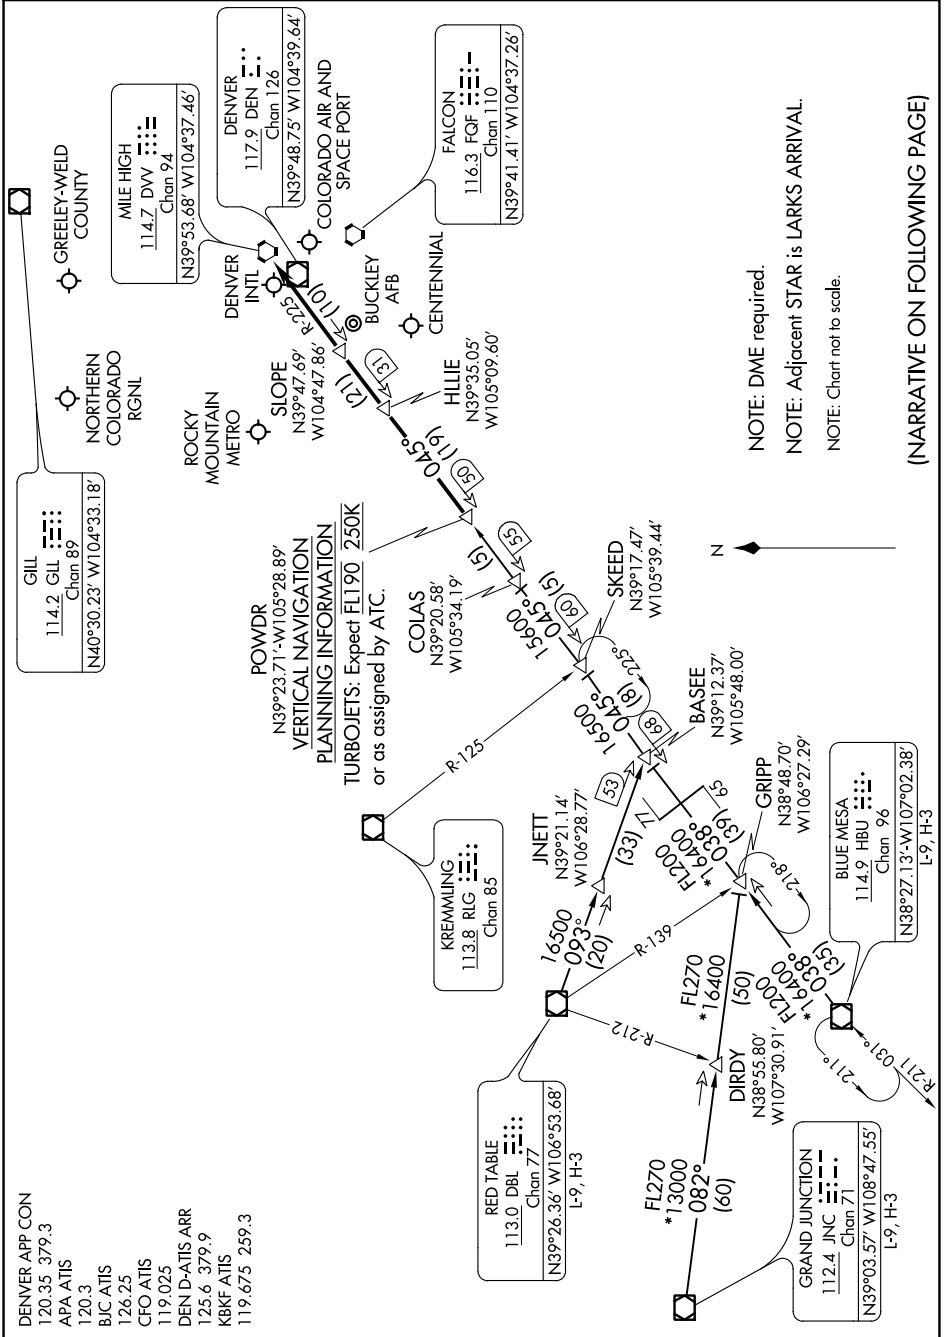

POWDR ONE ARRIVAL

SWS-1, 09 SEP 2021 to 07 OCT 2021

NOTE: DME required.
NOTE: Adjacent STAR is LARKS ARRIVAL.
NOTE: Chart not to scale.

(NARRATIVE ON FOLLOWING PAGE)

POWDR ONE ARRIVAL

SWS-1, 09 SEP 2021 to 07 OCT 2021