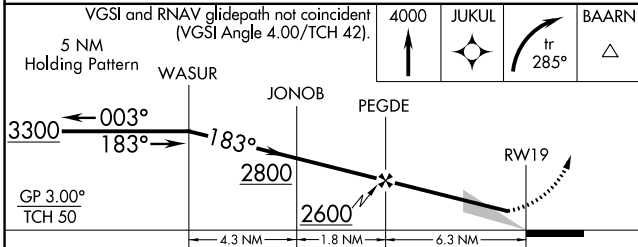

CATEGORY	A	B	C	D
LPV DA	837-1 314 (400-1)			NA
LNVA MDA	1200-1	677 (700-1)	1200-2 677 (700-2)	NA
CIRCLING	1200-1 677 (700-1)	1240-1 717 (800-1)	1240-2 717 (800-2)	NA