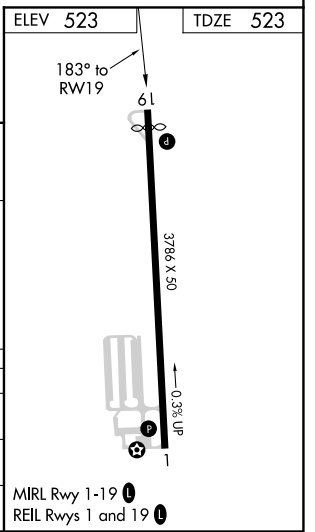

CATEGORY	A	B	C	D
LPV DA	837-1 314 (400-1)			NA
LNVA MDA	1200-1	677 (700-1)	1200-2 677 (700-2)	NA
CIRCLING	1200-1 677 (700-1)	1240-1 717 (800-1)	1240-2 717 (800-2)	NA