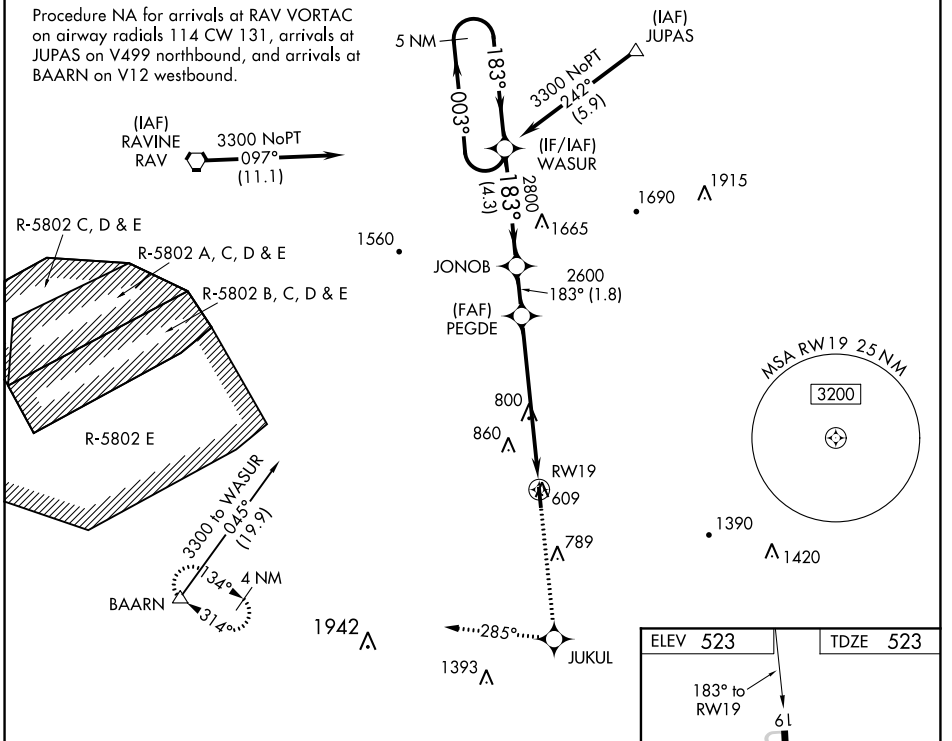

WAAS CH 73001 W19A	APP CRS 183°	Rwy ldg TDZE 523 Apt Elev 523	3609
--	------------------------	---	-------------

RNAV (GPS) RWY 19

DECK (9D4)

RNP APCH.	MISSED APPROACH: Climb to 4000 direct JUKUL and climbing right turn on track 285° to BAARN and hold.
<p>▼ When local altimeter setting not received, use Reading altimeter setting.</p> <p>▲ Circling Rwy 1 NA at night.</p>	

AWOS-2 118.45	RDG ASOS 127.1	HARRISBURG APP CON 118.25 269.45	UNICOM 122.8 (CTAF) 0
-------------------------	--------------------------	--	---------------------------------

NE-4, 09 SEP 2021 to 07 OCT 2021

NE-4, 09 SEP 2021 to 07 OCT 2021

CATEGORY	A	B	C	D
LPV DA	837-1 314 (400-1)			NA
LNVA MDA	1200-1	677 (700-1)	1200-2 677 (700-2)	NA
CIRCLING	1200-1 677 (700-1)	1240-1 717 (800-1)	1240-2 717 (800-2)	NA