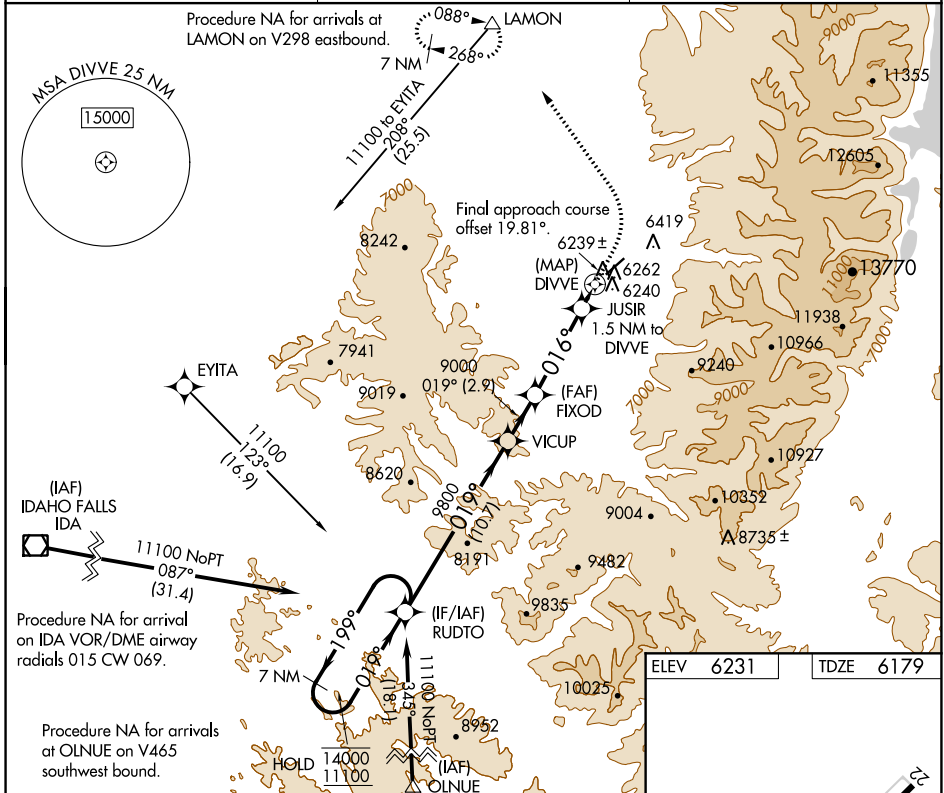

WAAS CH 48827 W04A	APP CRS 016°	Rwy Idg TDZE Apt Elev	7300 6179 6231
--	------------------------	-----------------------------	---

RNAV (GPS) RWY 4

DRIGGS-REED MEML (DIJ)

RNP APCH.	MISSED APPROACH: Climb to 7000 then climbing left turn to 10300 direct LAMON and hold, continue climb-in-hold to 10300.
	Circling NA for Cats C and D southeast of Rwy 4-22.

AWOS-3PT 120.775	SALT LAKE CENTER 128.35 239.25	UNICOM 122.7 (CTAF) 0
----------------------------	--	---------------------------------

ELEV 6231	TDZE 6179
-----------	-----------

CATEGORY	A	B	C	D
LP MDA	6500-1 321 (300-1)			
LNAV MDA	6540-1 361 (400-1)			
CIRCLING	6760-1	6820-1	6880-1¼	7400-3
	529 (600-1)	589 (600-1)	649 (700-1¼)	1169 (1200-3)

MIRL Rwy 4-22 0

REIL Rwy 22 0

NW-1, 09 SEP 2021 to 07 OCT 2021

NW-1, 09 SEP 2021 to 07 OCT 2021