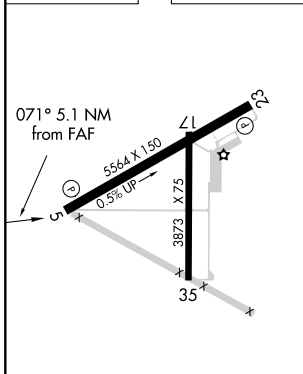

AWOS-3PT 119.350	ALBUQUERQUE CENTER 125.4 269.3	UNICOM 123.075 (CTAF) 0
----------------------------	--	--

IAF STANFIELD
114.8 TFD
Chan 95

SW-4, 09 SEP 2021 to 07 OCT 2021

SW-4, 09 SEP 2021 to 07 OCT 2021

ELEV 1576	TDZE 1564
------------------	------------------

REIL Rws 5 and 23
MIRL Rws 5-23 and 17-35 **0**

CATEGORY	A	B	C	D
S-5	2200-1	636 (700-1)	NA	
C CIRCLING	2200-1	624 (700-1)	NA	