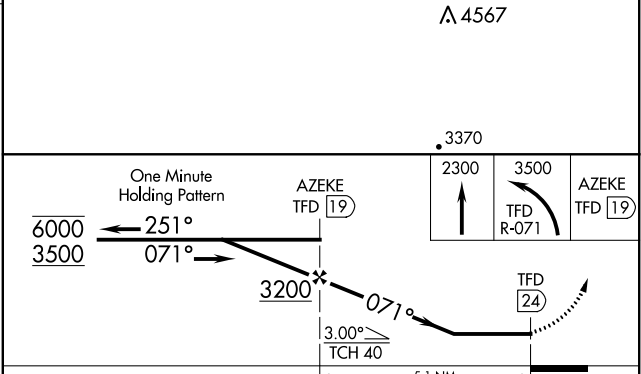

AWOS-3PT 119.350	ALBUQUERQUE CENTER 125.4 269.3	UNICOM 123.075 (CTAF) 0
----------------------------	--	--

IAF STANFIELD
114.8 TFD
Chan 95

SW-4, 09 SEP 2021 to 07 OCT 2021

SW-4, 09 SEP 2021 to 07 OCT 2021

ELEV 1576	TDZE 1564
------------------	------------------

REIL Rws 5 and 23
MIRL Rws 5-23 and 17-35 **0**

CATEGORY	A	B	C	D
S-5	2200-1	636 (700-1)	NA	
C CIRCLING	2200-1	624 (700-1)	NA	