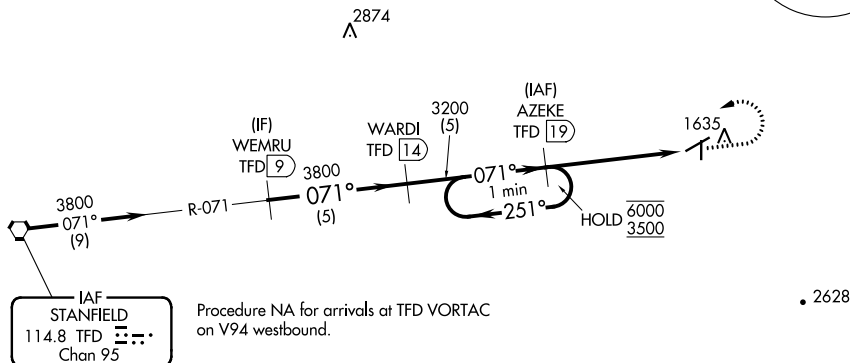

VORTAC TFD 114.8 Chan 95	APP CRS 071°	Rwy Idg TDZE 1564 Apt Elev 1576
--	------------------------	---

VOR RWY 5

COOLIDGE MUNI (P08)

DME required.

⚠ Circling Rwy 17-35 NA at night.

MISSED APPROACH: Climb to 2300 then climbing left turn to 3500 on TFD VORTAC R-071 to AZEKE/19 DME and hold.

AWOS-3PT 119.350	ALBUQUERQUE CENTER 125.4 269.3	UNICOM 123.075 (CTAF) 0
----------------------------	--	--

IAF STANFIELD
114.8 TFD
Chan 95

SW-4, 09 SEP 2021 to 07 OCT 2021

SW-4, 09 SEP 2021 to 07 OCT 2021

ELEV 1576	TDZE 1564
------------------	------------------

REIL Rws 5 and 23
MIRL Rws 5-23 and 17-35 **0**

CATEGORY	A	B	C	D
S-5	2200-1	636 (700-1)	NA	
C CIRCLING	2200-1	624 (700-1)	NA	