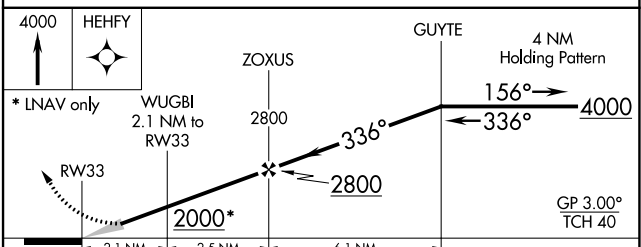

CATEGORY	A	B	C	D
LPV DA	1569-1	263 (300-1)		NA
LNAV/VNAV DA	1619-1	313 (400-1)		NA
LNAV MDA	1680-1	374 (400-1)		NA

NC-2, 09 SEP 2021 to 07 OCT 2021

NC-2, 09 SEP 2021 to 07 OCT 2021