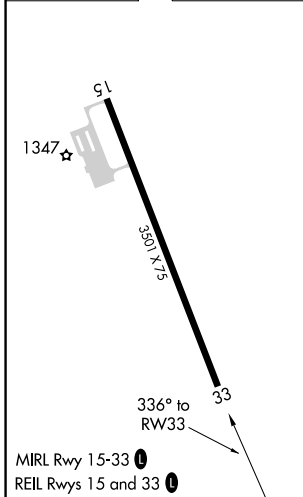

CATEGORY	A	B	C	D
LPV DA	1569-1	263 (300-1)		NA
LNAV/VNAV DA	1619-1	313 (400-1)		NA
LNAV MDA	1680-1	374 (400-1)		NA

NC-2, 09 SEP 2021 to 07 OCT 2021

NC-2, 09 SEP 2021 to 07 OCT 2021