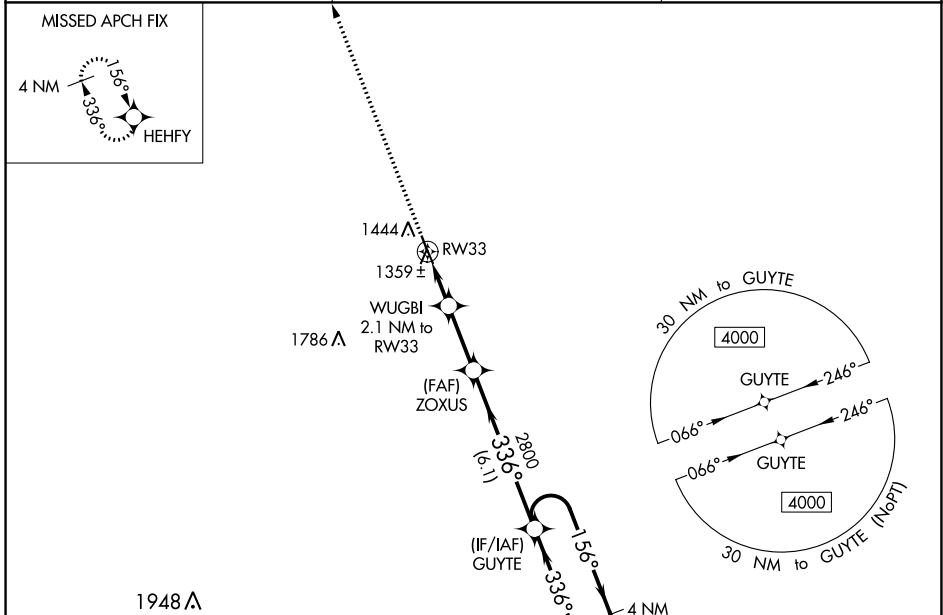

WAAS CH 63032 W33A	APP CRS 336°	Rwy Idg TDZE Apt Elev	3501 1306 1306

RNAV (GPS) RWY 33

TECUMSEH MUNI (ØG3)

RNP APCH.	MISSED APPROACH: Climb to 4000 direct HEHFFY and hold.
▼ Baro-VNAV NA. Use Nebraska City altimeter setting, when not received, use Beatrice altimeter setting and increase all DA 3 feet and all MDA 20 feet. ▲ NA	

AFK AWOS-3PT 128.325	MINNEAPOLIS CENTER 126.4 317.7	CTAF 122.9 0

ELEV 1306	TDZE 1306