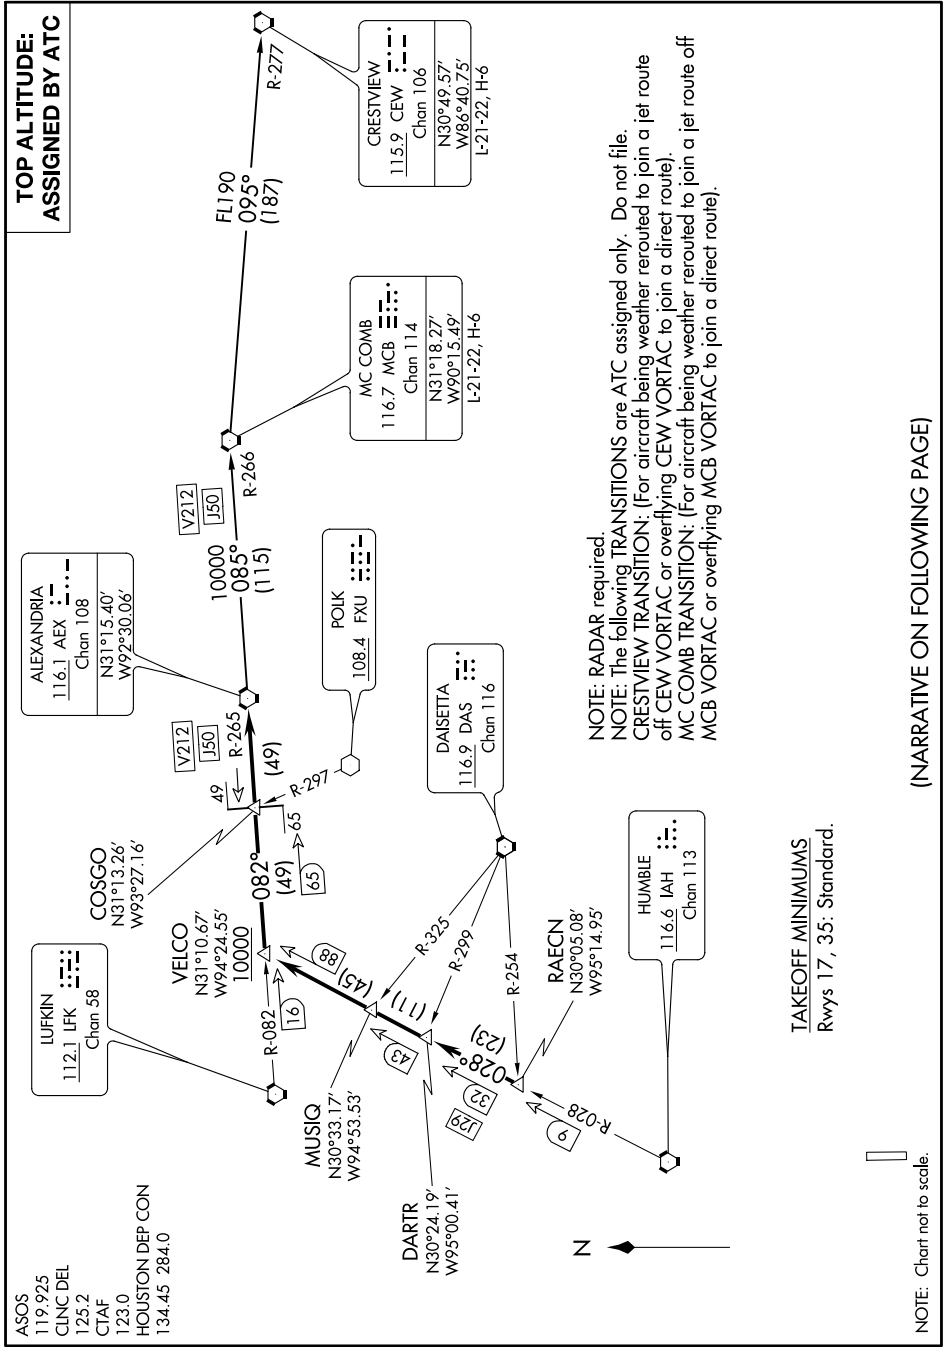

ALEXANDRIA THREE DEPARTURE

**TOP ALTITUDE:
ASSIGNED BY ATC**

ALEXANDRIA
116.1 AEX
Chan 108
N31°15.40'
W92°30.06'

CRESTVIEW
115.9 CEW
Chan 106
N30°49.57'
W86°40.75'
L-21-22, H-6

MC COMB
116.7 MCB
Chan 114
N31°18.27'
W90°15.49'
L-21-22, H-6

POIK
108.4 FXU
Chan 116

DAISSETTA
116.9 DAS
Chan 116

LUFKIN
112.1 LFK
Chan 58

COSGO
N31°13.26'
W93°27.16'

VELCO
N31°10.67'
W94°24.55'
10000

MUSIQ
N30°33.17'
W94°53.53'

DARTR
N30°24.19'
W95°00.41'

RAECN
N30°05.08'
W95°14.95'

HUMBIE
116.6 IAH
Chan 113

TAKEOFF MINIMUMS
Rwys 17, 35: Standard.

NOTE: RADAR required.
NOTE: The following TRANSITIONS are ATC assigned only. Do not file.
CRESTVIEW TRANSITION: (For aircraft being weather rerouted to join a jet route off CEW VORTAC or overflying CEW VORTAC to join a direct route).
MC COMB TRANSITION: (For aircraft being weather rerouted to join a jet route off MCB VORTAC or overflying MCB VORTAC to join a direct route).

(NARRATIVE ON FOLLOWING PAGE)

NOTE: Chart not to scale.

SC-5, 23 MAR 2023 to 20 APR 2023

SC-5, 23 MAR 2023 to 20 APR 2023

ALEXANDRIA THREE DEPARTURE