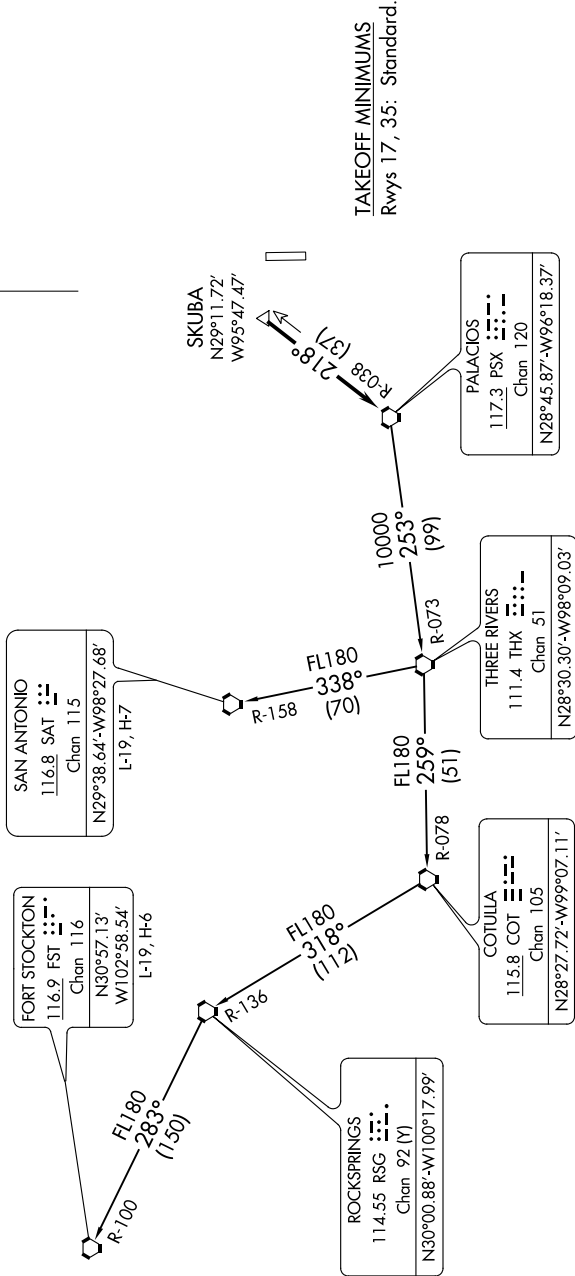

PALACIOS THREE DEPARTURE

SC-5, 23 MAR 2023 to 20 APR 2023

TOP ALTITUDE:
ASSIGNED BY ATC

RADAR and DME required.

ASOS
119.925
CLNC DEL
125.2
CTAF
123.0
HOUSTON DEP CON
134.45 284.0

(NARRATIVE ON FOLLOWING PAGE)

SC-5, 23 MAR 2023 to 20 APR 2023

PALACIOS THREE DEPARTURE

NOTE: Chart not to scale.