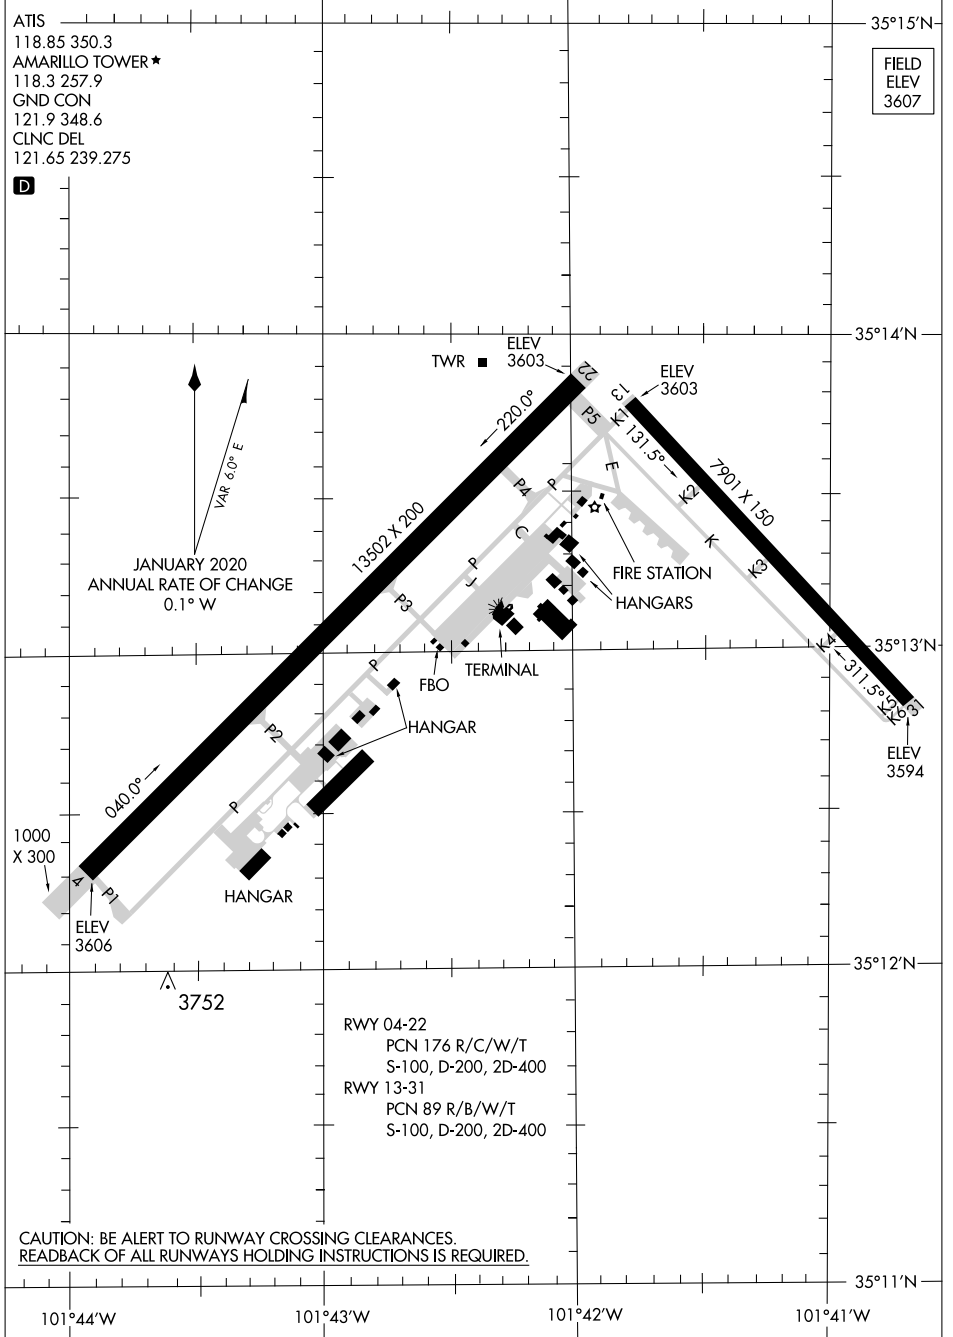

# AIRPORT DIAGRAM

RICK HUSBAND AMARILLO INTL (AMA)  
AMARILLO, TEXAS

AL-19 (FAA)

SC-2, 22 FEB 2024 to 21 MAR 2024

SC-2, 22 FEB 2024 to 21 MAR 2024