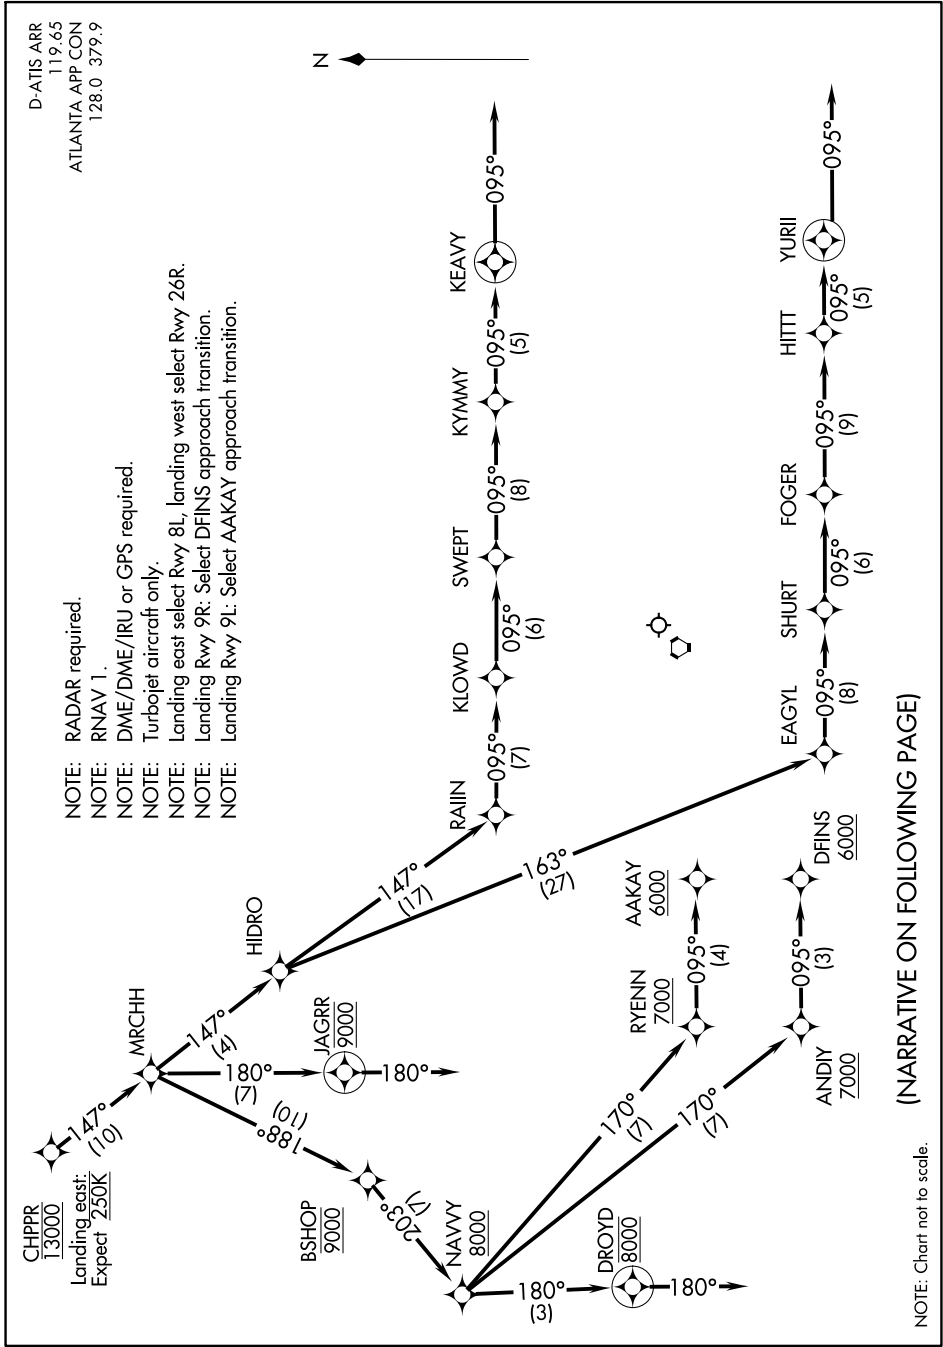

CHPPR ONE ARRIVAL (RNAV) Arrival Routes

SE-4, 22 FEB 2024 to 21 MAR 2024

SE-4, 22 FEB 2024 to 21 MAR 2024

CHPPR ONE ARRIVAL (RNAV) Arrival Routes