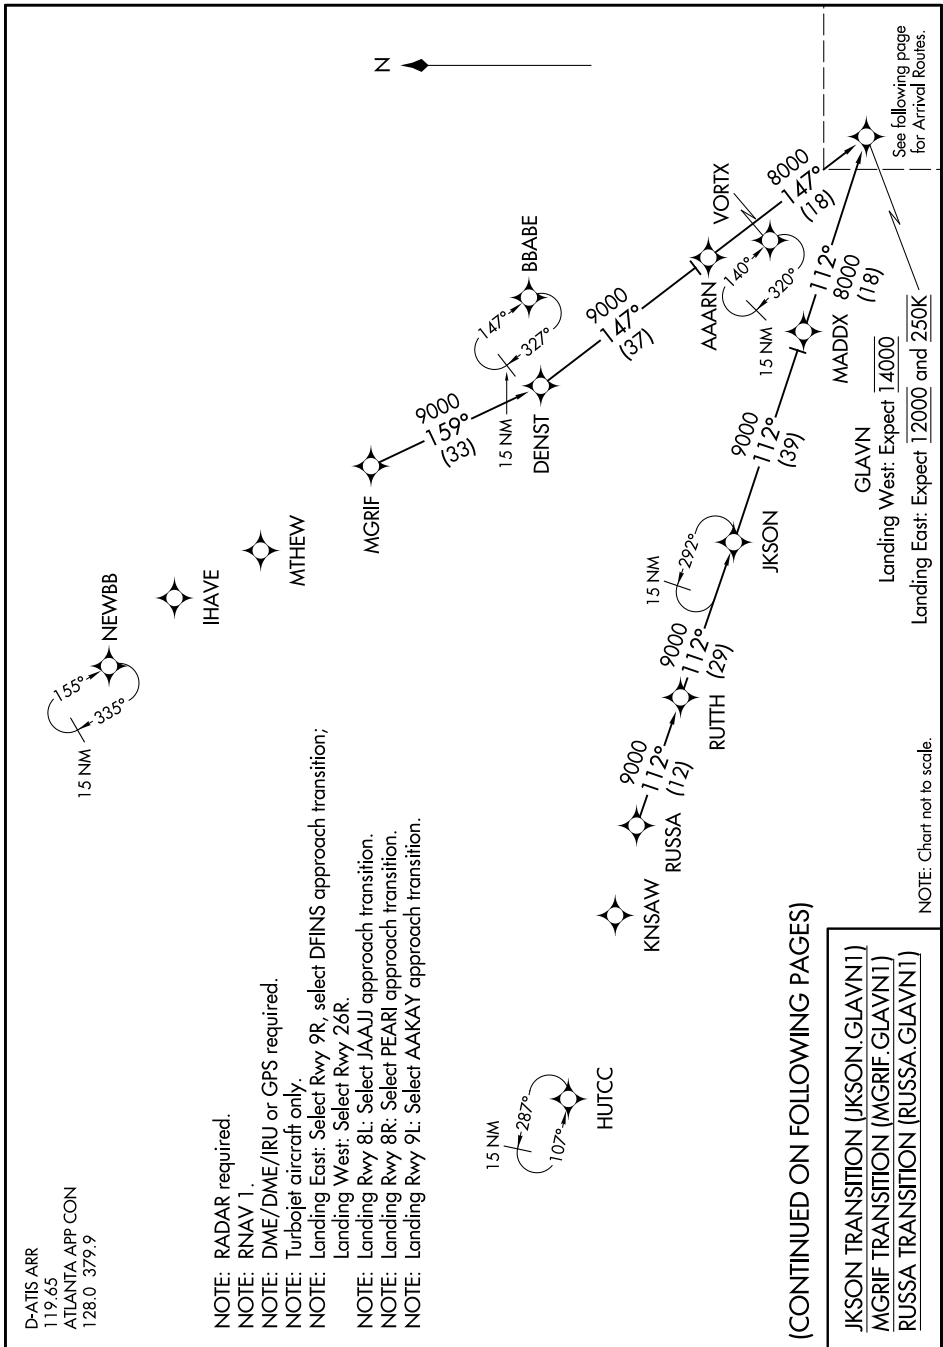

GLAVN ONE ARRIVAL (RNAV) Transition Routes

SE-4, 22 FEB 2024 to 21 MAR 2024

SE-4, 22 FEB 2024 to 21 MAR 2024

GLAVN ONE ARRIVAL (RNAV) Transition Routes