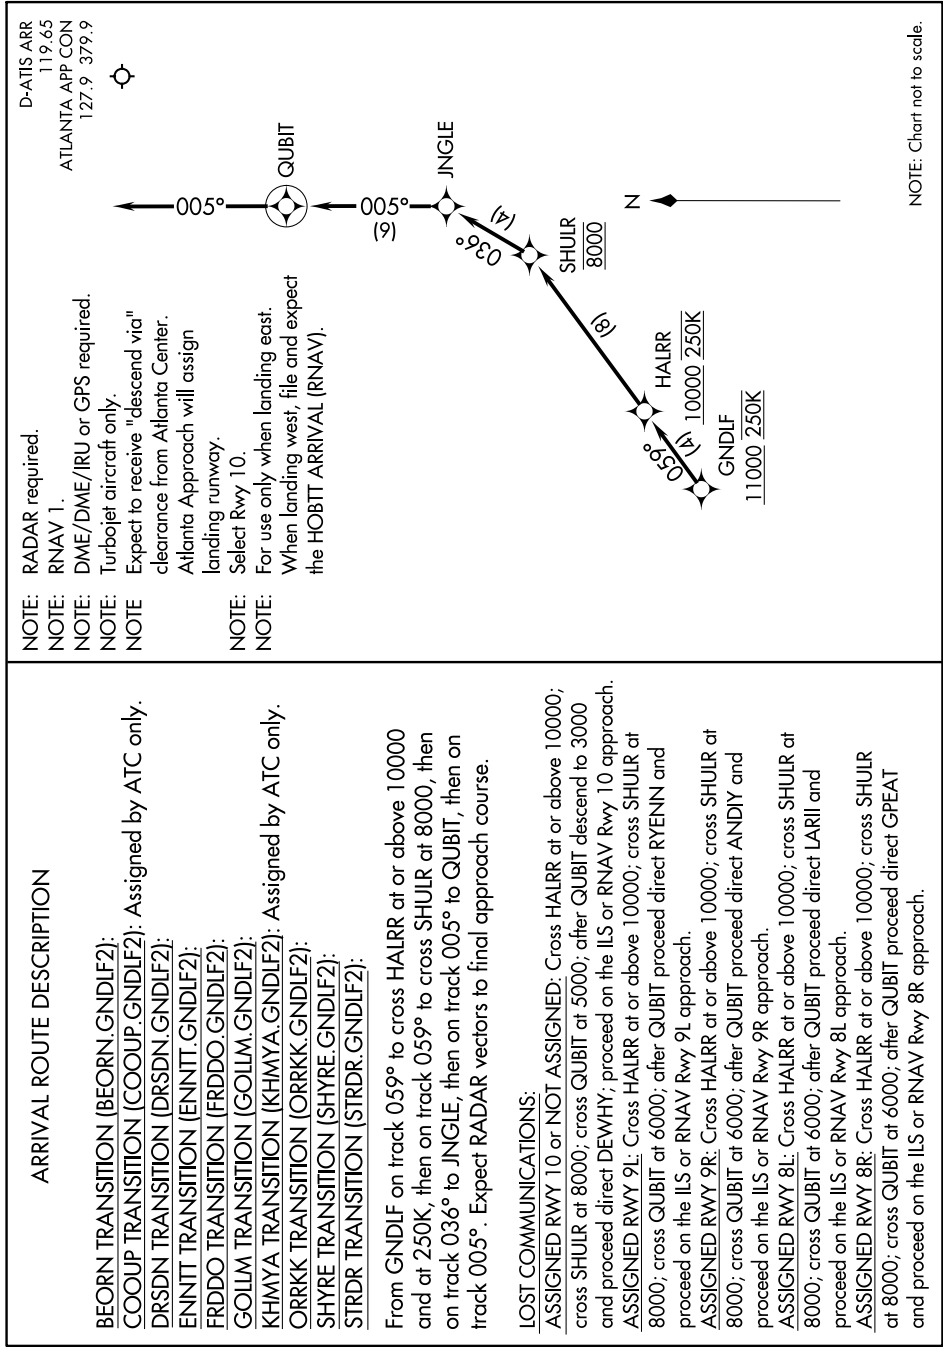

GNDLF TWO ARRIVAL(RNAV) Arrival Routes

SE-4, 22 FEB 2024 to 21 MAR 2024

SE-4, 22 FEB 2024 to 21 MAR 2024