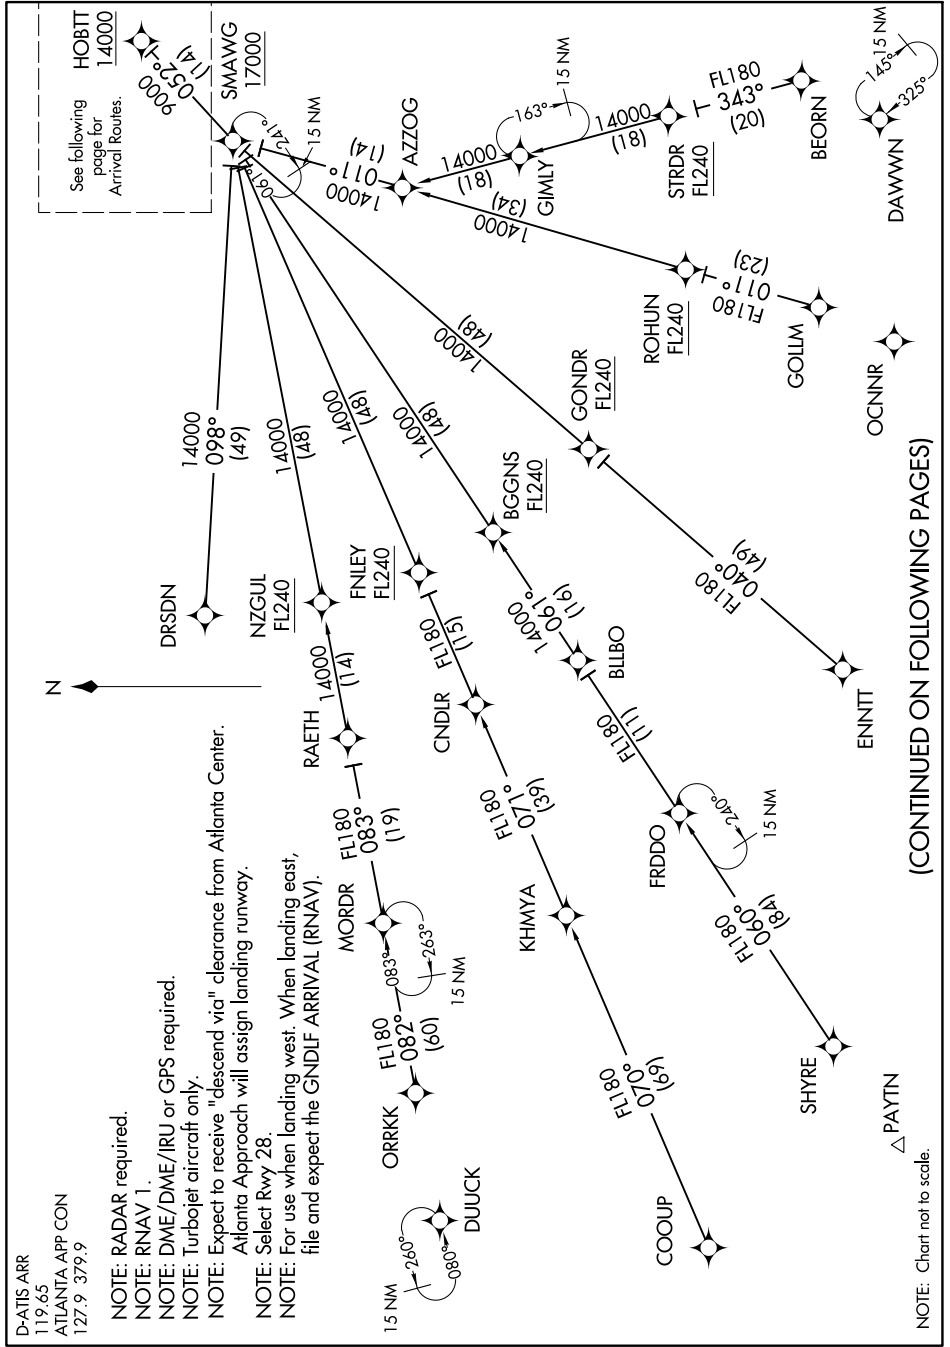

HOBT TWO ARRIVAL(RNAV) Transition Routes

SE-4, 22 FEB 2024 to 21 MAR 2024

(CONTINUED ON FOLLOWING PAGES)

NOTE: Chart not to scale.

SE-4, 22 FEB 2024 to 21 MAR 2024

HOBT TWO ARRIVAL(RNAV) Transition Routes