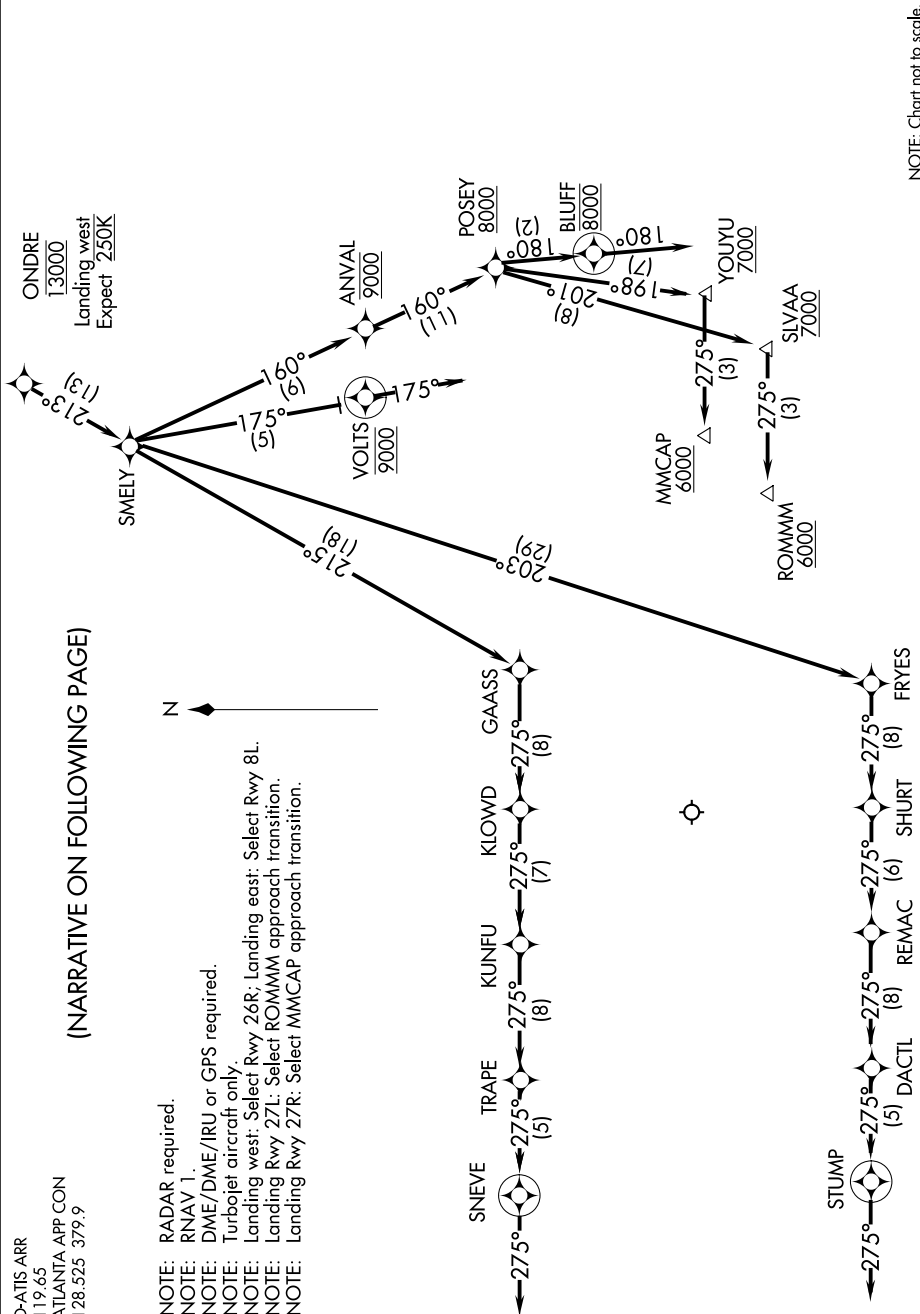

ONDRE ONE ARRIVAL (RNAV) Arrival Routes

SE-4, 22 FEB 2024 to 21 MAR 2024

D-ATIS ARR
119.65
ATLANTA APP CON
128.525 379.9

(NARRATIVE ON FOLLOWING PAGE)

- NOTE: RADAR required.
- NOTE: RNAV 1.
- NOTE: DME/DME/IRU or GPS required.
- NOTE: Turbojet aircraft only.
- NOTE: Landing west: Select Rwy 26R; Landing east: Select Rwy 8L.
- NOTE: Landing Rwy 27L: Select ROMMM approach transition.
- NOTE: Landing Rwy 27R: Select MMCAP approach transition.

NOTE: Chart not to scale.

SE-4, 22 FEB 2024 to 21 MAR 2024