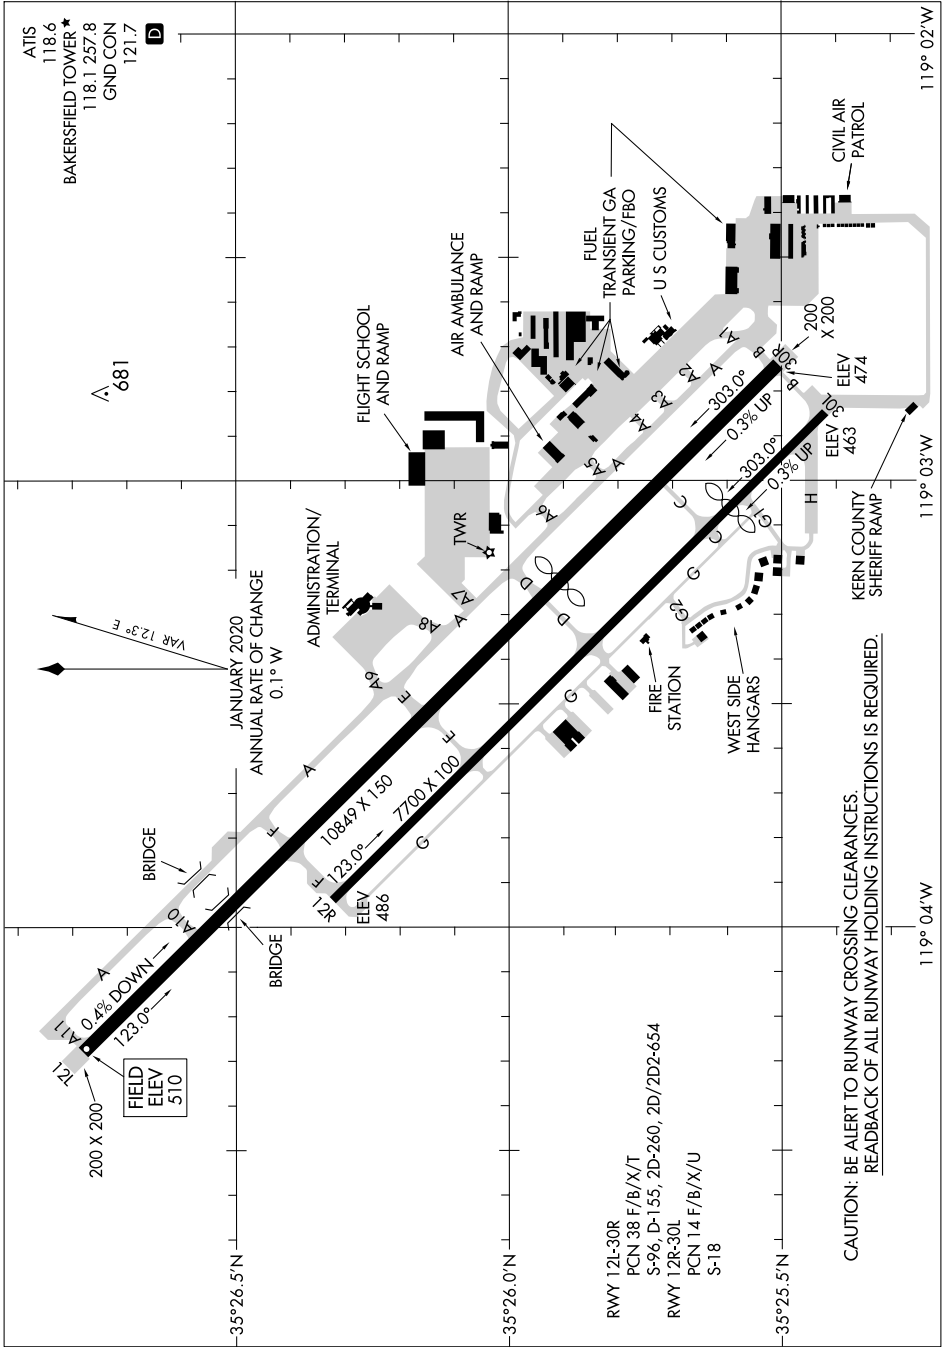

AIRPORT DIAGRAM

AL-36 (FAA)

MEADOWS FLD (BFL)
BAKERSFIELD, CALIFORNIA

SW-3, 22 FEB 2024 to 21 MAR 2024

SW-3, 22 FEB 2024 to 21 MAR 2024

AIRPORT DIAGRAM

BAKERSFIELD, CALIFORNIA
MEADOWS FLD (BFL)

CAUTION: BE ALERT TO RUNWAY CROSSING CLEARANCES.
READBACK OF ALL RUNWAY HOLDING INSTRUCTIONS IS REQUIRED.