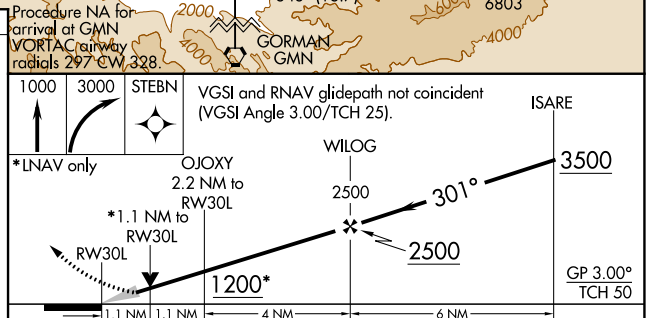

WAAS CH 82440 W30B	APP CRS 301°	Rwy ldg TDZE 484 Apt Elev 510
--	------------------------	--

RNAV (GPS) RWY 30L

MEADOWS FLD (BFL)

For uncompensated Baro-VNAV systems, LNAV/VNAV NA below -1°C (31°F) or above 54°C (130°F). Circling NA northeast of Rwy 12L-30R.
 MISSED APPROACH: Climb to 1000 then climbing right turn to 3000 direct STEBN and hold.

ATIS 118.6	BAKERSFIELD APP CON ★ 118.8 284.625 (SOUTH) 118.9 270.3 (NORTH)	BAKERSFIELD TOWER ★ 118.1 (CTAF) 257.8	GND CON 121.7	UNICOM 122.95
----------------------	--	---	-------------------------	-------------------------

ELEV 510	D	TDZE 484
-----------------	----------	-----------------

CATEGORY	A	B	C	D
LPV DA		734-7/8	250 (300-7/8)	
LNAV/VNAV DA		797-1/8	313 (300-1/8)	
LNAV MDA		860-1	376 (400-1)	
C CIRCLING	960-1	450 (500-1)	960-1/2 450 (500-1/2)	1060-2 550 (600-2)

SW-3, 22 FEB 2024 to 21 MAR 2024

SW-3, 22 FEB 2024 to 21 MAR 2024