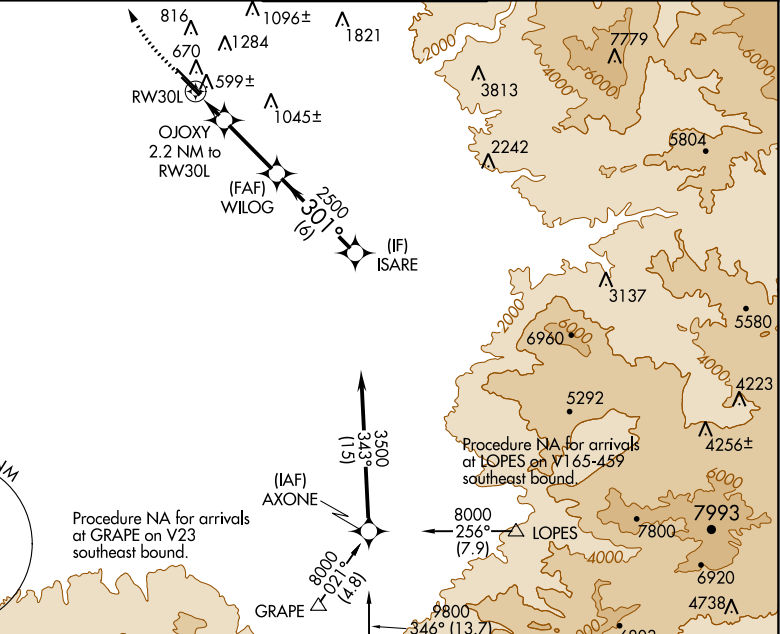

WAAS CH 82440 W30B	APP CRS 301°	Rwy ldg TDZE 484 Apt Elev 510
--	------------------------	--

RNAV (GPS) RWY 30L

MEADOWS FLD (BFL)

For uncompensated Baro-VNAV systems, LNAV/VNAV NA below -1°C (31°F) or above 54°C (130°F). Circling NA northeast of Rwy 12L-30R.
 MISSED APPROACH: Climb to 1000 then climbing right turn to 3000 direct STEBN and hold.

ATIS 118.6	BAKERSFIELD APP CON ★ 118.8 284.625 (SOUTH) 118.9 270.3 (NORTH)	BAKERSFIELD TOWER ★ 118.1 (CTAF) 257.8	GND CON 121.7	UNICOM 122.95
----------------------	--	---	-------------------------	-------------------------

ELEV 510	D	TDZE 484
-----------------	----------	-----------------

CATEGORY	A	B	C	D
LPV DA		734-7/8	250 (300-7/8)	
LNAV/VNAV DA		797-1/8	313 (300-1/8)	
LNAV MDA		860-1	376 (400-1)	
C CIRCLING	960-1	450 (500-1)	960-1/2 450 (500-1/2)	1060-2 550 (600-2)

SW-3, 22 FEB 2024 to 21 MAR 2024

SW-3, 22 FEB 2024 to 21 MAR 2024