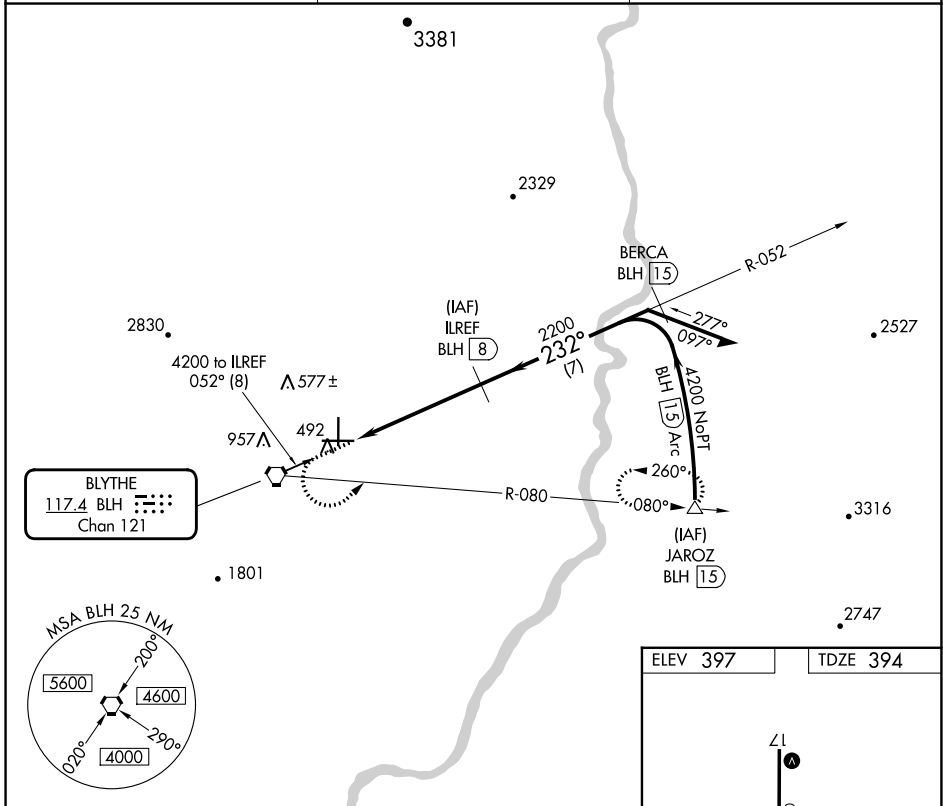

VORTAC BLH 117.4 Chan 121	APP CRS 232°	Rwy Idg TDZE 394 Apt Elev 397
---	------------------------	---

VOR/DME RWY 26

BLYTHE (BLH)

⚠ MISSED APPROACH: Climb to 1200 then climbing left turn to 4600 via BLH VORTAC R-080 to JAROZ/1.5 DME and hold.

ASOS 120.175	LOS ANGELES CENTER 128.15 285.6	UNICOM 122.8 (CTAF)
------------------------	---	-------------------------------

SW-3, 22 FEB 2024 to 21 MAR 2024

SW-3, 22 FEB 2024 to 21 MAR 2024

BLYTHE
117.4 BLH
Chan 121

CATEGORY	A	B	C	D
S-26	760-1	366 (400-1)		760-1¼ 366 (400-1¼)
CIRCLING	840-1 443 (500-1)	860-1 463 (500-1)	960-1½ 563 (600-1½)	1260-2¾ 863 (900-2¾)

MIRL Rwy 8-26 and 17-35