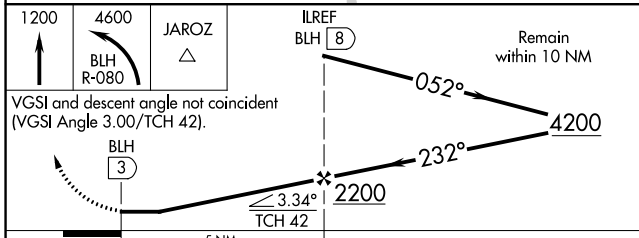

VORTAC BLH 117.4 Chan 121	APP CRS 232°	Rwy Idg TDZE 394 Apt Elev 397
---	------------------------	---

VOR/DME RWY 26

BLYTHE (BLH)

⚠ MISSED APPROACH: Climb to 1200 then climbing left turn to 4600 via BLH VORTAC R-080 to JAROZ/1.5 DME and hold.

ASOS 120.175	LOS ANGELES CENTER 128.15 285.6	UNICOM 122.8 (CTAF)
------------------------	---	-------------------------------

SW-3, 22 FEB 2024 to 21 MAR 2024

SW-3, 22 FEB 2024 to 21 MAR 2024

BLYTHE
117.4 BLH
Chan 121

CATEGORY	A	B	C	D
S-26	760-1	366 (400-1)		760-1¼ 366 (400-1¼)
CIRCLING	840-1 443 (500-1)	860-1 463 (500-1)	960-1½ 563 (600-1½)	1260-2¾ 863 (900-2¾)

MIRL Rwy 8-26 and 17-35