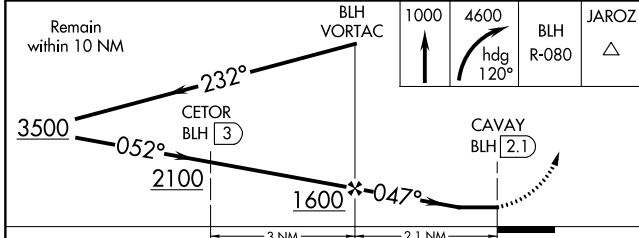

VORTAC BLH 117.4 Chan 121	APP CRS 047°	Rwy Idg TDZE Apt Elev	N/A N/A 397
---	------------------------	-----------------------------	--

VOR/DME-A

BLYTHE (BLH)

⚠ MISSED APPROACH: Climb to 1000, then climbing right turn to 4600 via heading 120° and BLH R-080 outbound to JAROZ/15 DME and hold.

ASOS 120.175	LOS ANGELES CENTER 128.15 285.6	UNICOM 122.8 (CTAF)
------------------------	---	-------------------------------

SW-3, 22 FEB 2024 to 21 MAR 2024

SW-3, 22 FEB 2024 to 21 MAR 2024

ELEV 397

CATEGORY	A	B	C	D
CIRCLING	840-1 443 (500-1)	860-1 463 (500-1)	960-1½ 563 (600-1½)	1260-2¾ 863 (900-2¾)