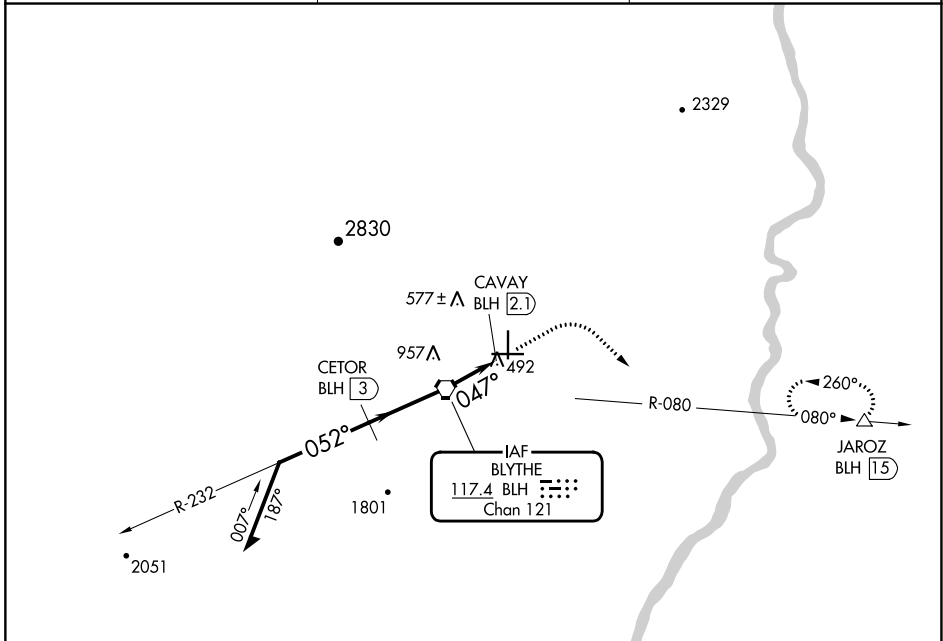

VORTAC BLH 117.4 Chan 121	APP CRS 047°	Rwy Idg TDZE Apt Elev	N/A N/A 397
---	------------------------	-----------------------------	--

VOR/DME-A

BLYTHE (BLH)

⚠ MISSED APPROACH: Climb to 1000, then climbing right turn to 4600 via heading 120° and BLH R-080 outbound to JAROZ/15 DME and hold.

ASOS 120.175	LOS ANGELES CENTER 128.15 285.6	UNICOM 122.8 (CTAF)
------------------------	---	-------------------------------

SW-3, 22 FEB 2024 to 21 MAR 2024

SW-3, 22 FEB 2024 to 21 MAR 2024

ELEV 397

CATEGORY	A	B	C	D
CIRCLING	840-1 443 (500-1)	860-1 463 (500-1)	960-1½ 563 (600-1½)	1260-2¾ 863 (900-2¾)

MIRL Rwy 8-26 and 17-35