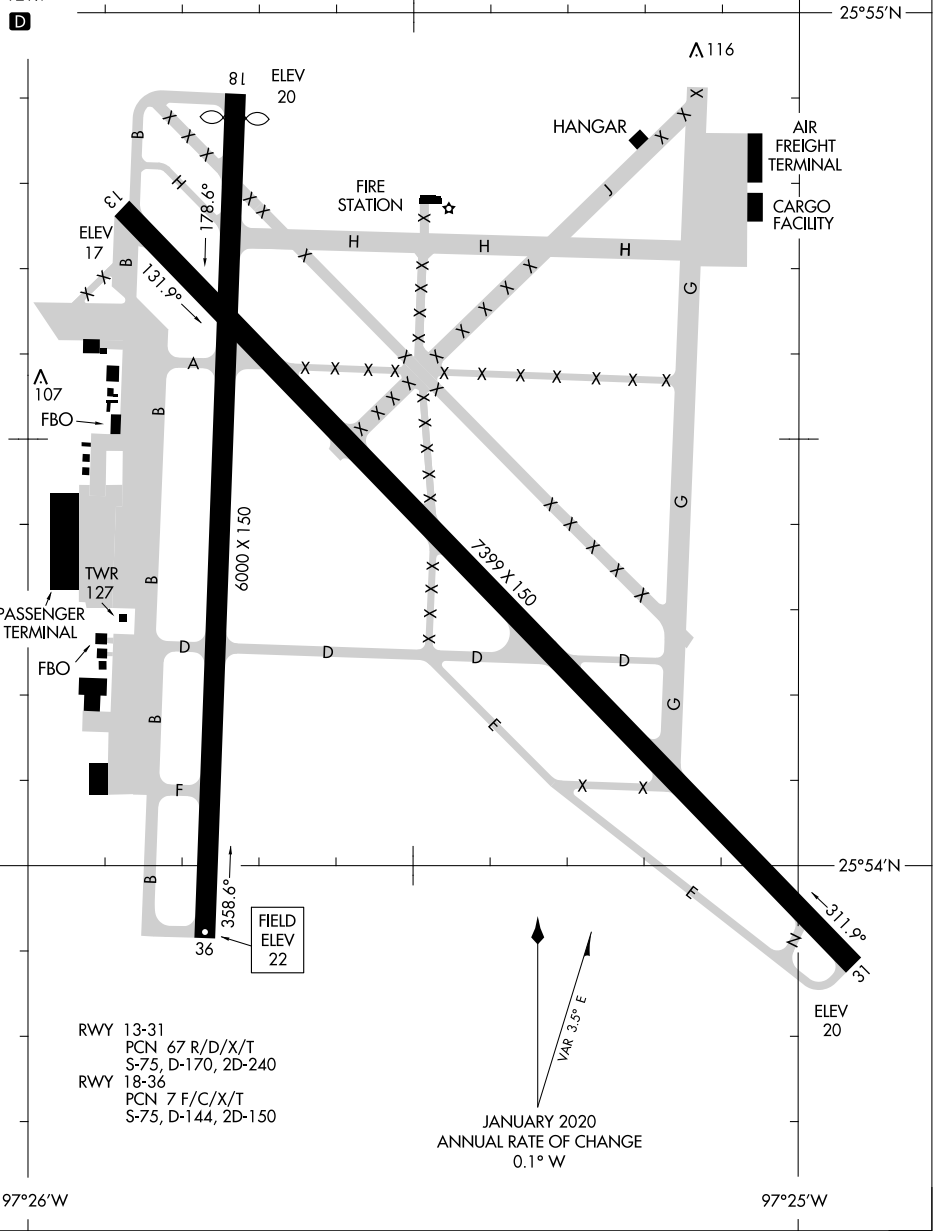

22139

AIRPORT DIAGRAM

BROWNSVILLE/SOUTH PADRE ISLAND INTL (BRO)
AL-61 (FAA)
BROWNSVILLE, TEXAS

ATIS
128.55
BROWNSVILLE TOWER*
118.9 239.3
GND CON
121.9

CAUTION: BE ALERT TO RUNWAY CROSSING CLEARANCES.
READBCK OF ALL RUNWAY HOLDING INSTRUCTIONS IS REQUIRED.

SC-3, 22 FEB 2024 to 21 MAR 2024

SC-3, 22 FEB 2024 to 21 MAR 2024

RWY 13-31
PCN 67 R/D/X/T
S-75, D-170, 2D-240

RWY 18-36
PCN 7 F/C/X/T
S-75, D-144, 2D-150

↑
VAR 3.3° E
JANUARY 2020
ANNUAL RATE OF CHANGE
0.1° W

AIRPORT DIAGRAM

22139

BROWNSVILLE, TEXAS
BROWNSVILLE/SOUTH PADRE ISLAND INTL (BRO)