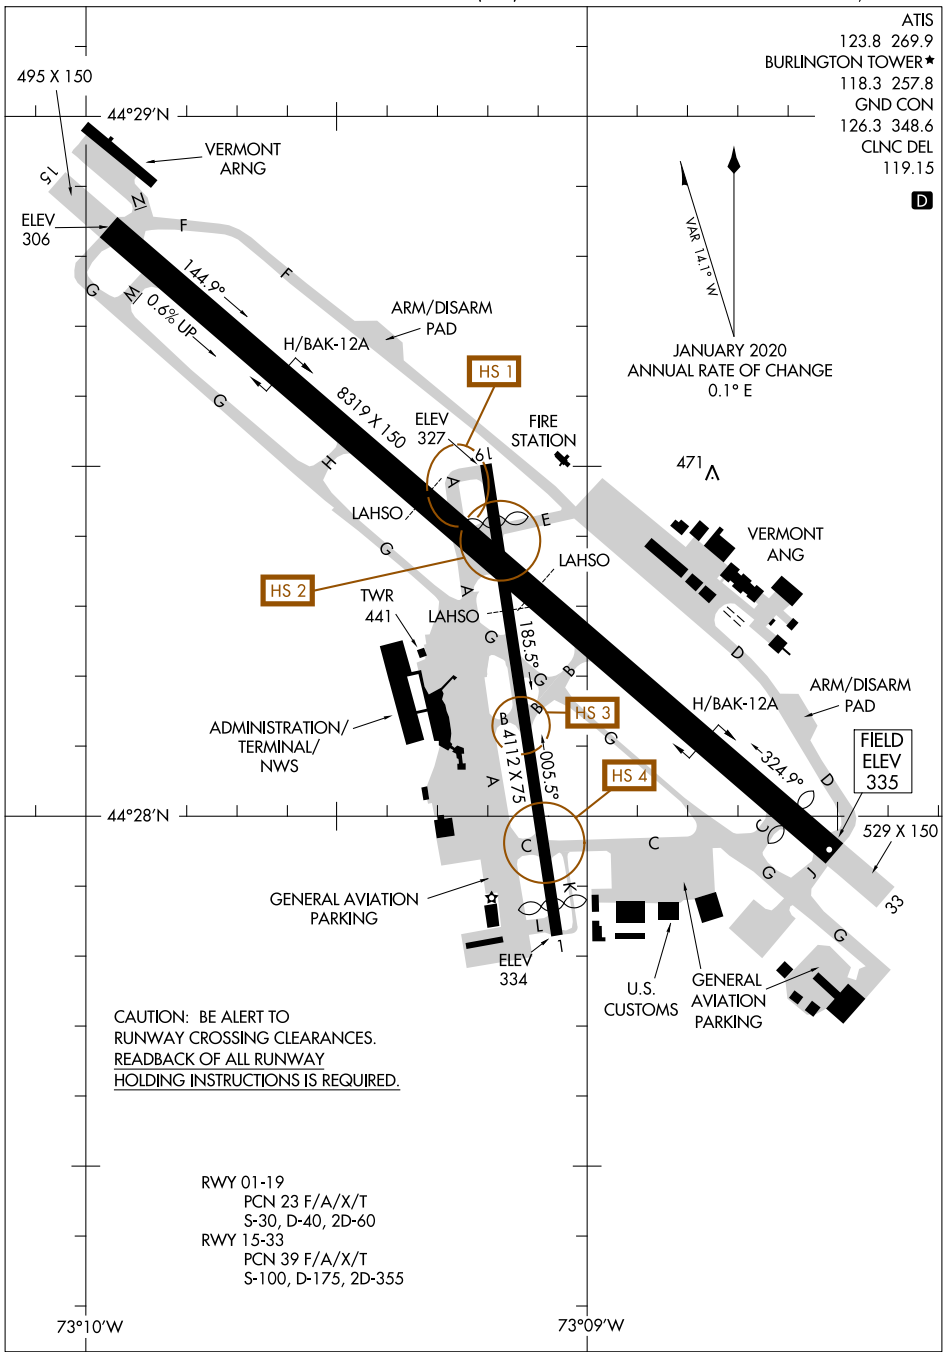

23278

AIRPORT DIAGRAM

PATRICK LEAHY BURLINGTON INTL (BT'V)

AL-70 (FAA)

BURLINGTON, VERMONT

ATIS
123.8 269.9
BURLINGTON TOWER★
118.3 257.8
GND CON
126.3 348.6
CLNC DEL
119.15

D

NE-1, 22 FEB 2024 to 21 MAR 2024

NE-1, 22 FEB 2024 to 21 MAR 2024

AIRPORT DIAGRAM

23278

PATRICK LEAHY BURLINGTON INTL (BT'V)

BURLINGTON, VERMONT