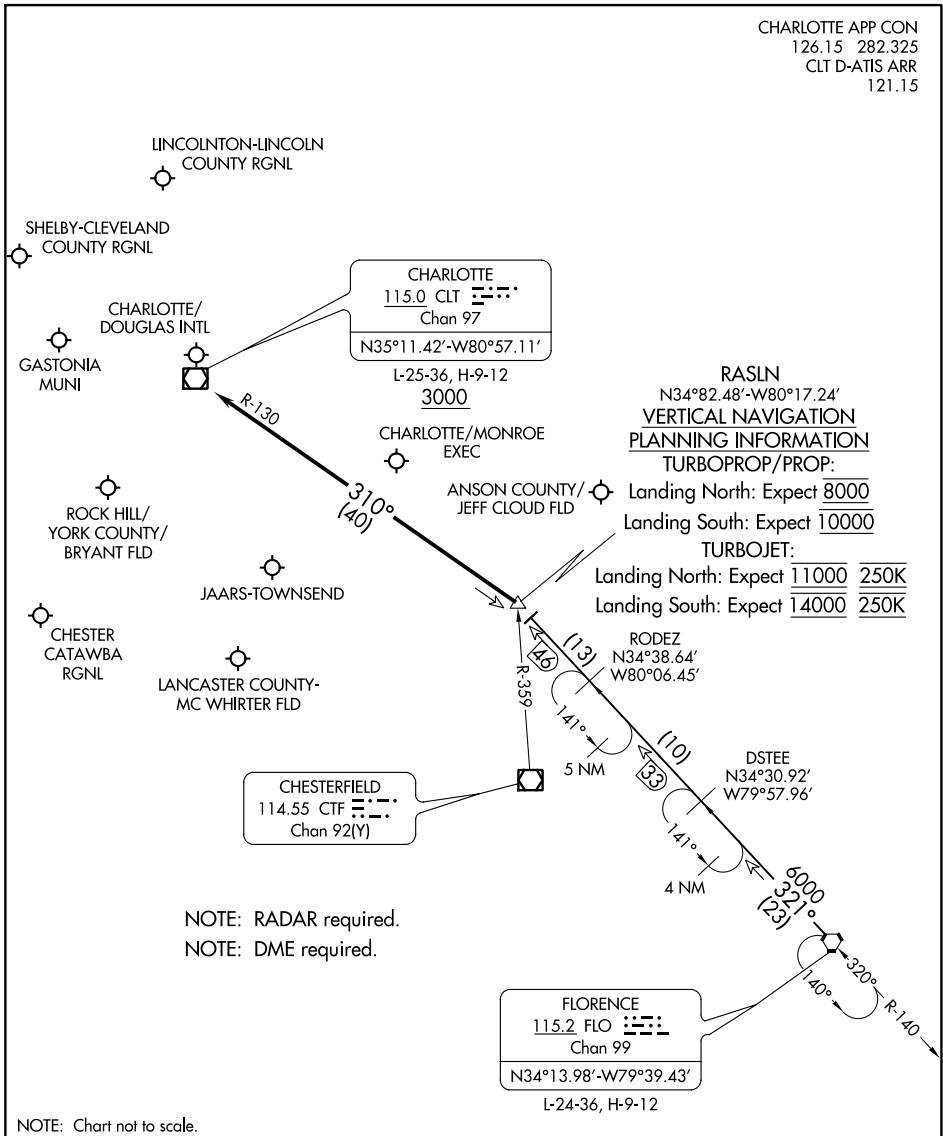

RASLN THREE ARRIVAL

CHARLOTTE, NORTH CAROLINA

CHARLOTTE APP CON
126.15 282.325
CLT D-ATIS ARR
121.15

SE-2, 22 FEB 2024 to 21 MAR 2024

SE-2, 22 FEB 2024 to 21 MAR 2024

ARRIVAL ROUTE DESCRIPTION

FLORENCE TRANSITION (FLO.RASLN3): From over FLO VORTAC on FLO R-321 to RASLN INT. Thence

. . . . from RASLN on CLT R-130 to cross CLT VOR/DME at or above 3000. Expect RADAR vectors to destination airport or final approach course prior to CLT VOR/DME.

RASLN THREE ARRIVAL

CHARLOTTE, NORTH CAROLINA